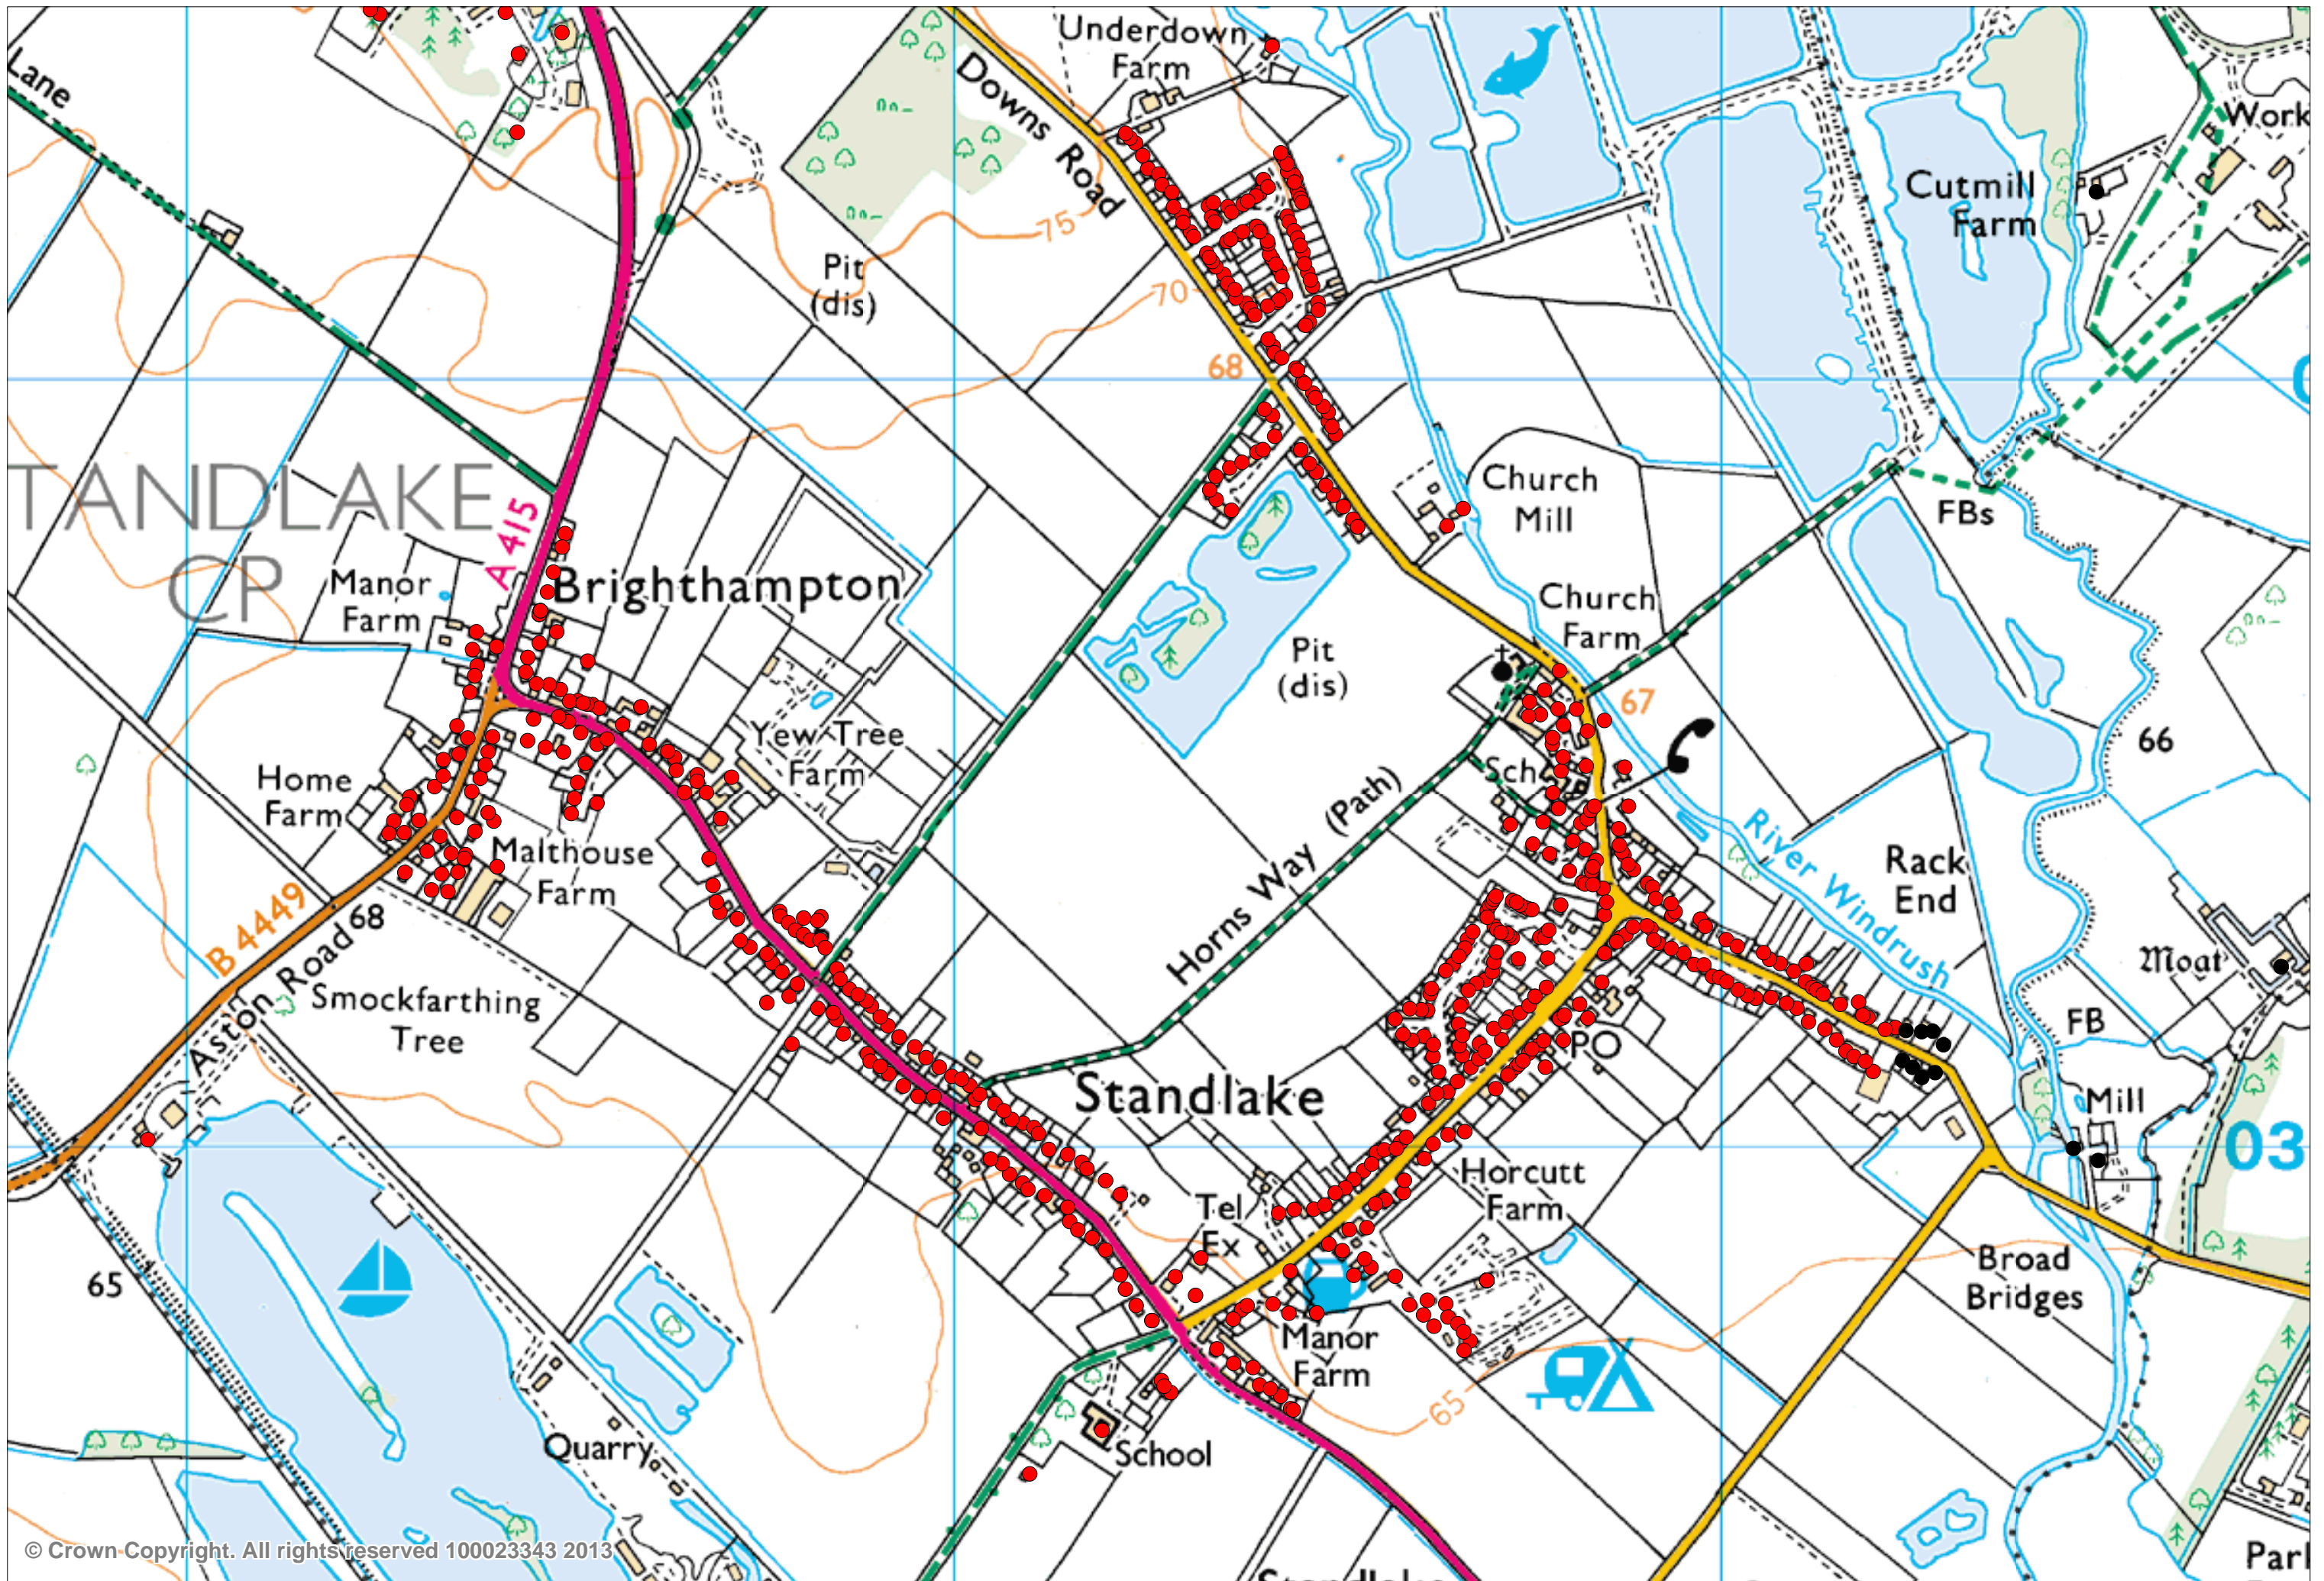

Addresses associated with Bartholomew School, Eynsham (profile of Standlake and Brighthampton villages)

Key to map

Addresses marked with a black dot are closest to Bartholomew School, Eynsham

Addresses marked with a red dot are closest to The Henry Box School, Witney