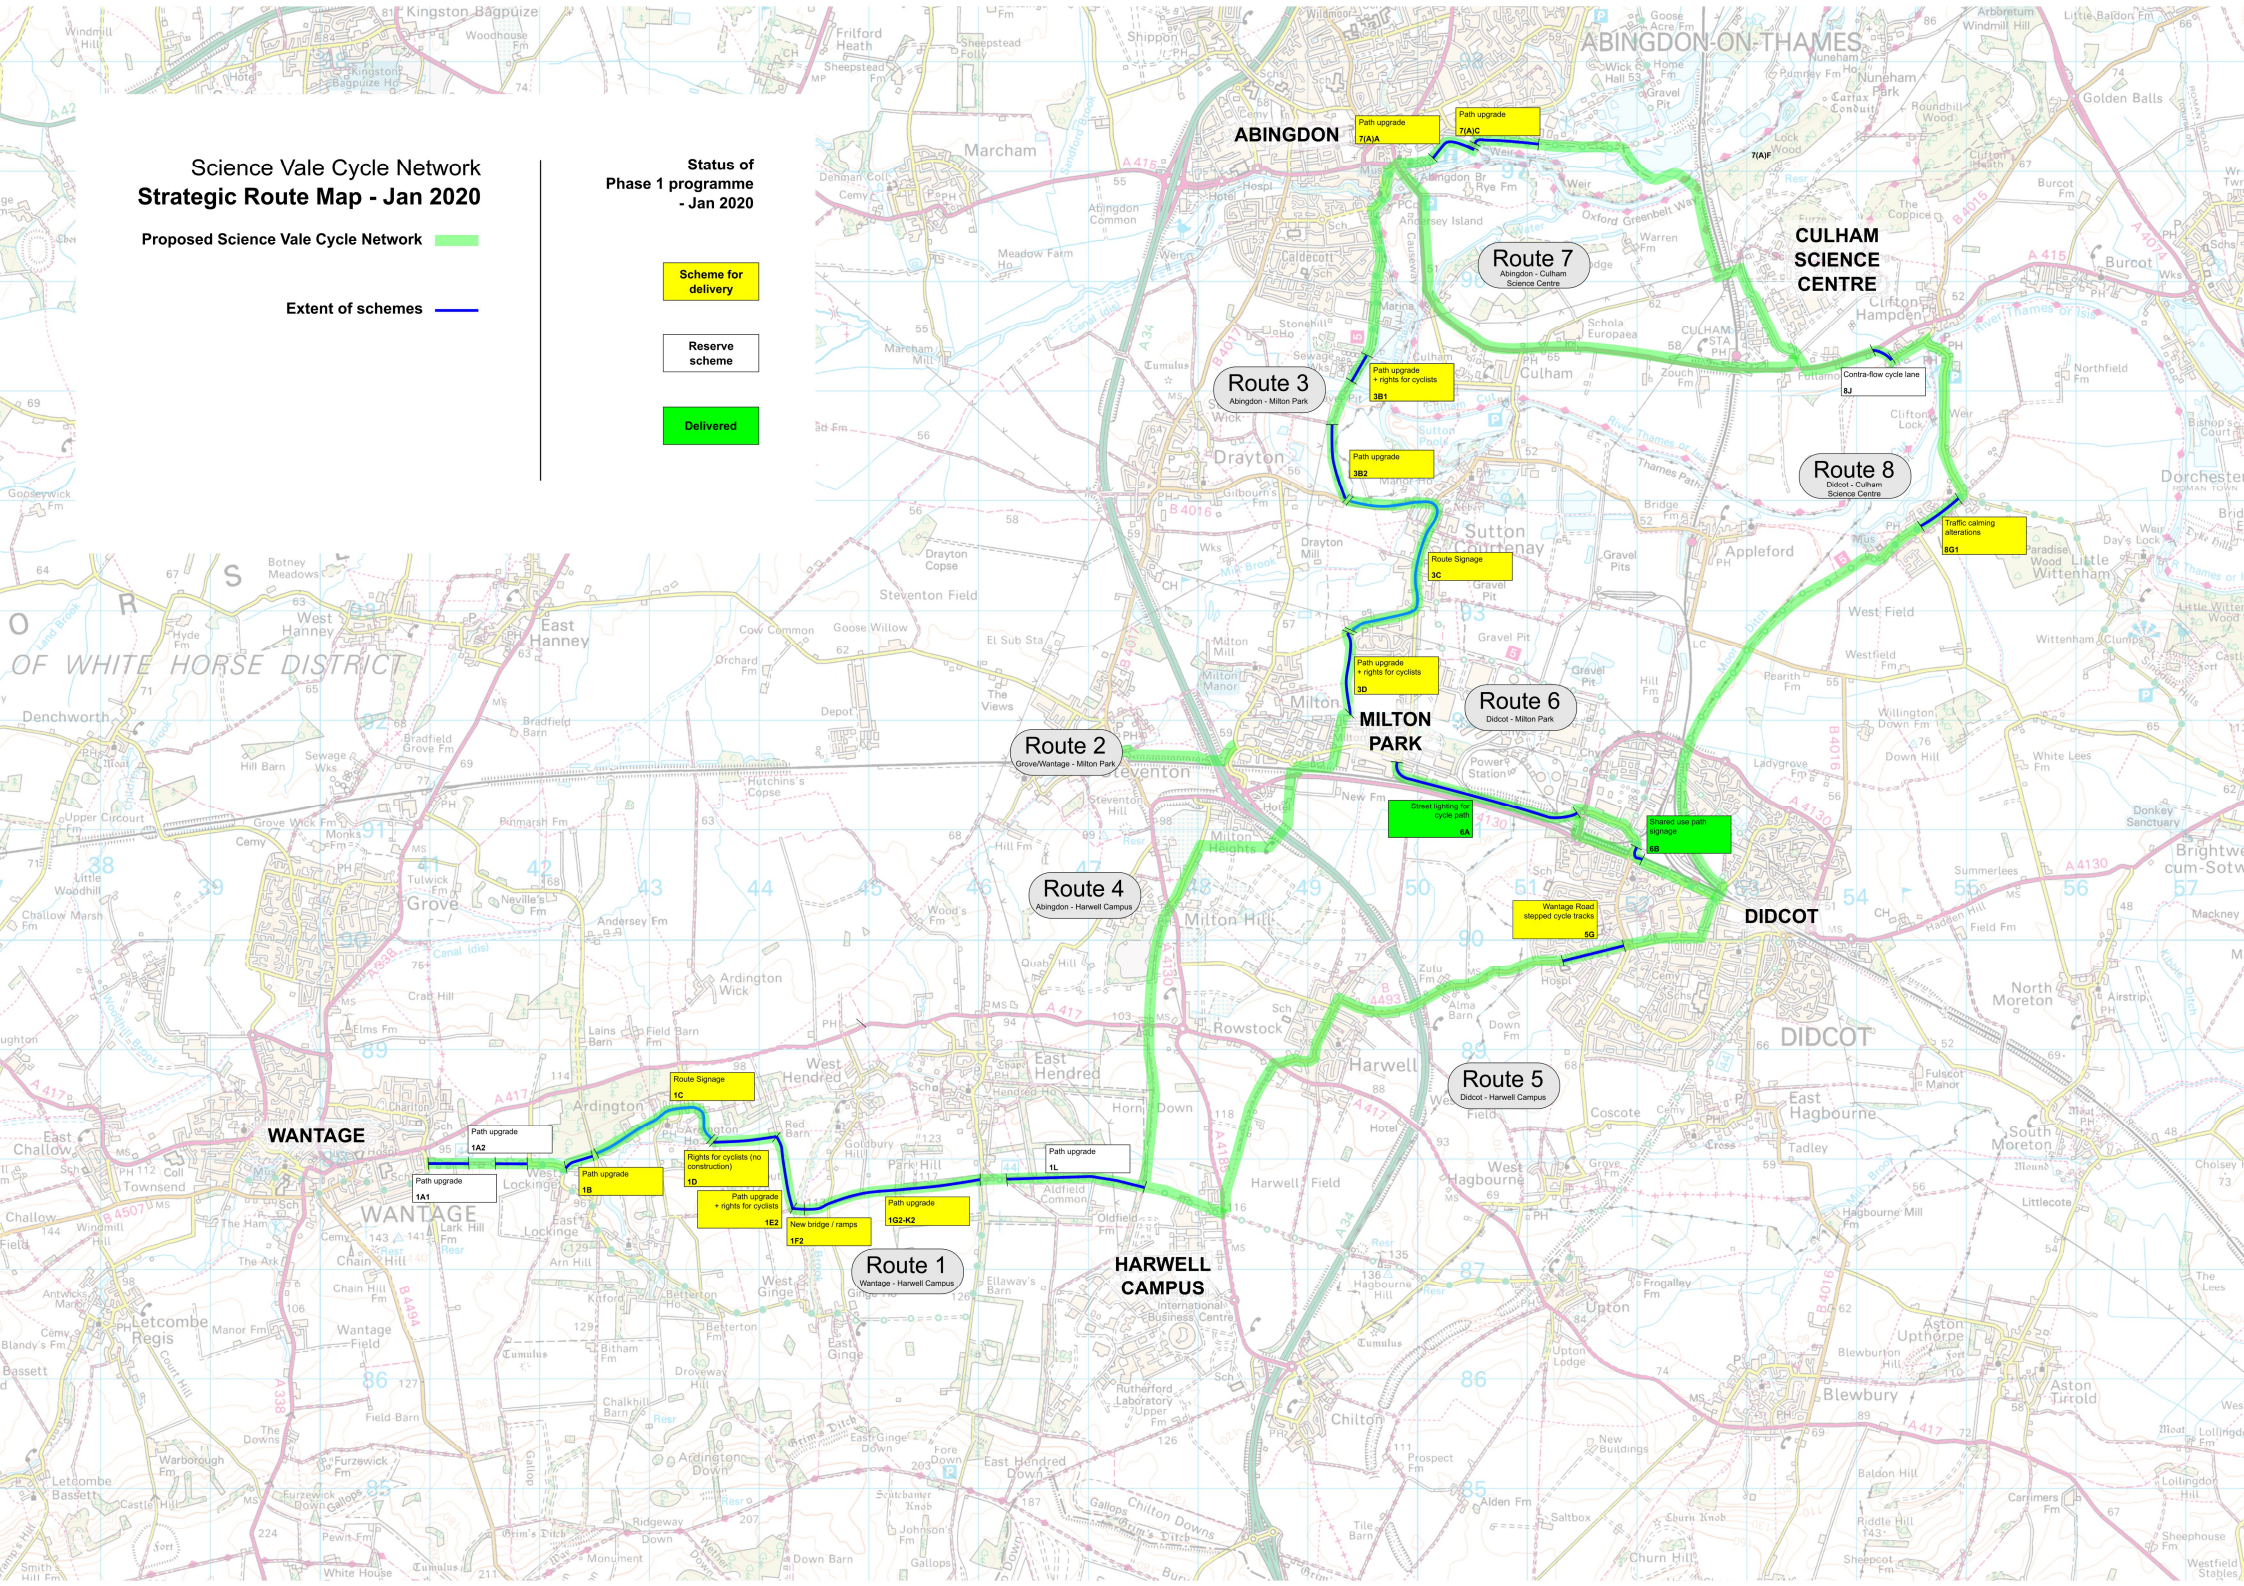

Science Vale Cycle Network Strategic Route Map - Jan 2020

Proposed Science Vale Cycle Network

Extent of schemes

Status of Phase 1 programme - Jan 2020

Scheme for delivery

Reserve scheme

Delivered

ABINGDON

Route 7
Abingdon - Culham Science Centre

Route 8
Didcot - Culham Science Centre

Route 3
Abingdon - Milton Park

MILTON PARK

Route 6
Didcot - Milton Park

Route 2
Grove/Wantage - Milton Park

Route 4
Abingdon - Harwell Campus

DIDCOT

Route 5
Didcot - Harwell Campus

WANTAGE

Route 1
Wantage - Harwell Campus

HARWELL CAMPUS

DIDCOT

ABINGDON-ON-THAMES

CULHAM SCIENCE CENTRE

OF WHITE HORSE DISTRICT