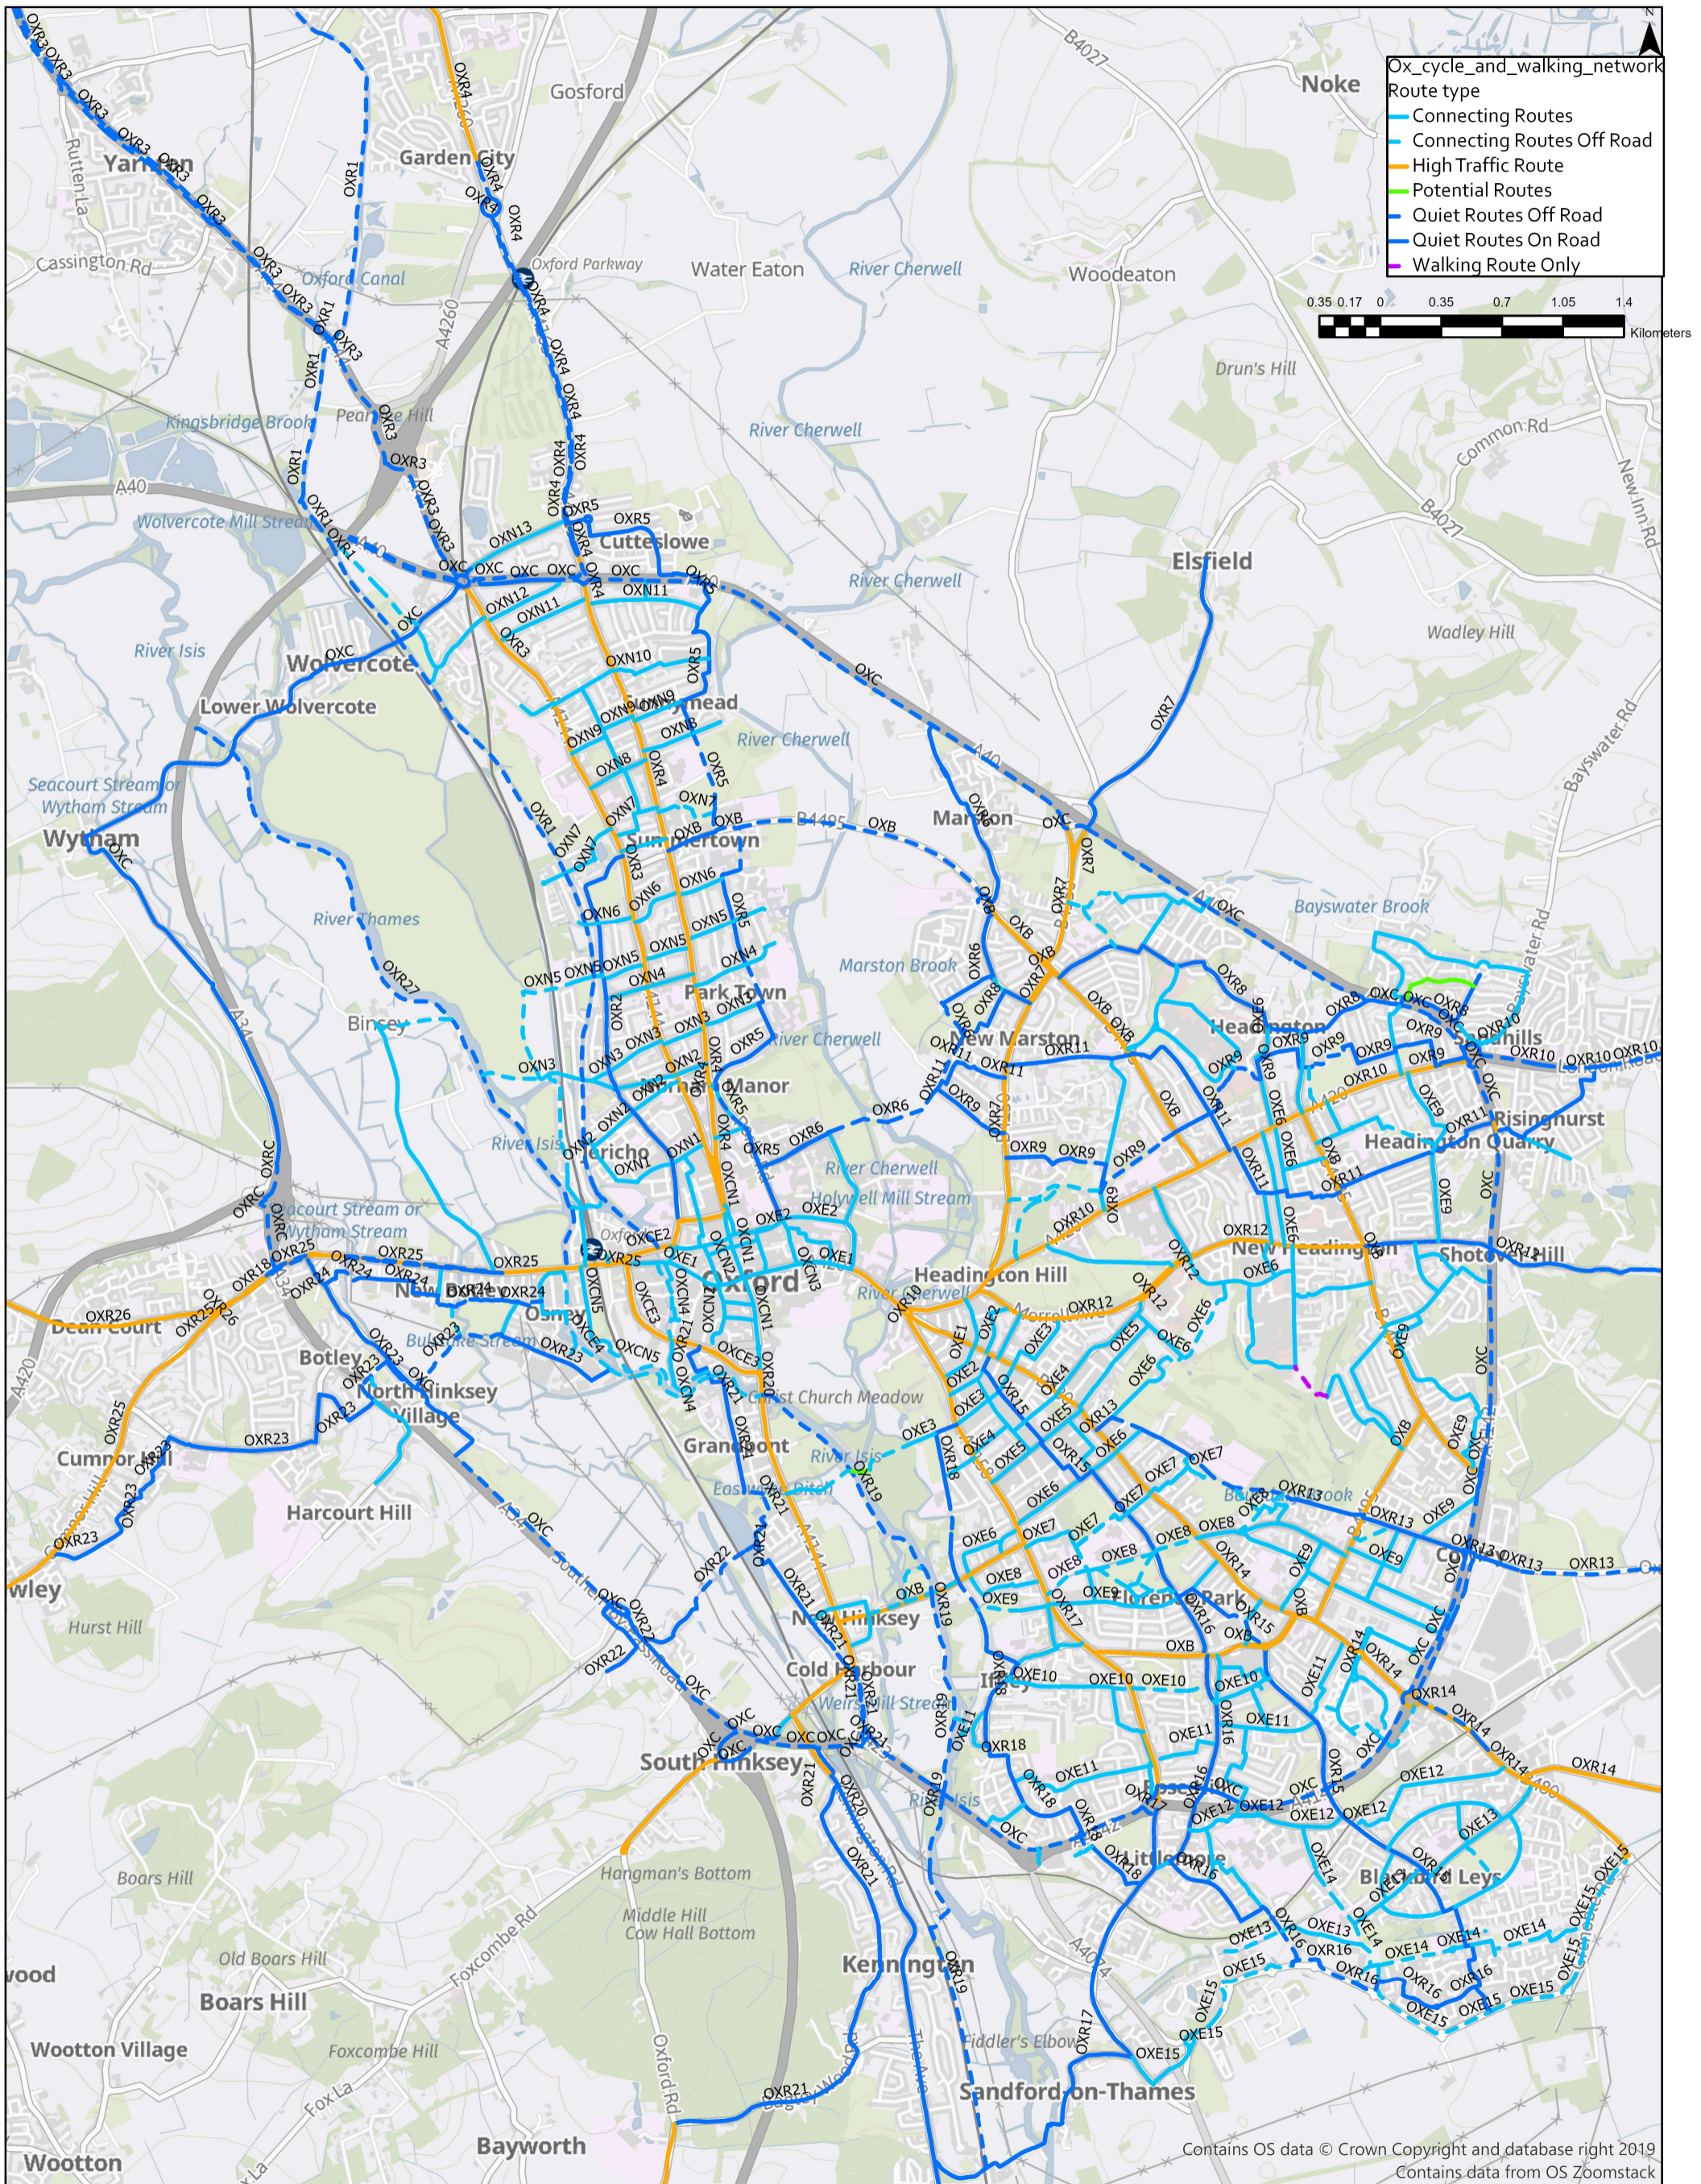

Oxford Cycle and Walking Network for LCWIP

© Crown copyright 2019 OS 100023343. You are permitted to use this data solely to enable you to respond to, or interact with, the organisation that provided you with the data. You are not permitted to copy, sub-licence, distribute or sell any of this data to third parties in any form.