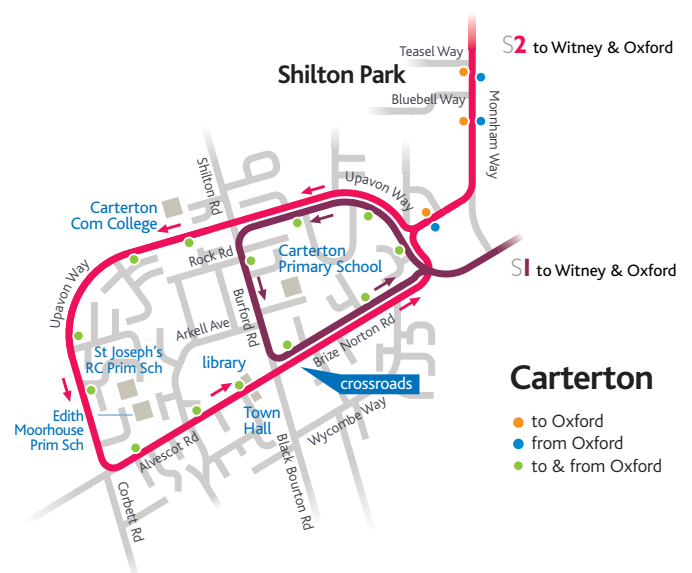

where to get on & get off

Oxford city centre

- to Eynsham, Witney & Carterton
- from Carterton, Witney & Eynsham

S1 evening service leaves from inside Gloucester Green