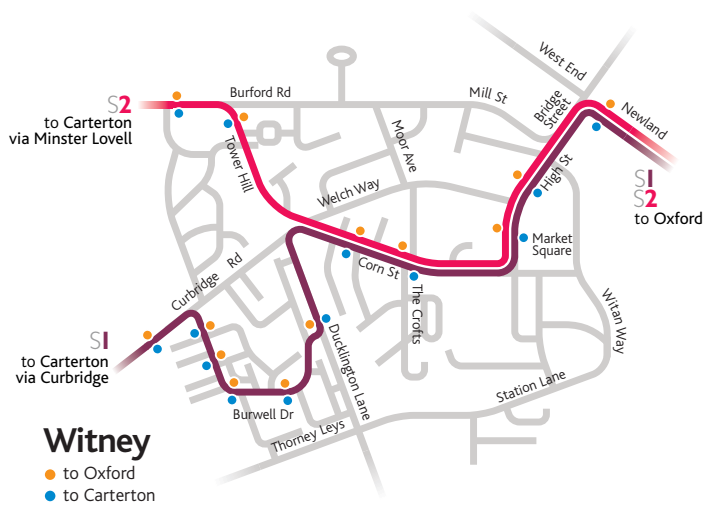

where to get on & get off

Oxford city centre

- to Eynsham, Witney & Carterton
- from Carterton, Witney & Eynsham

S1 evening service leaves from inside Gloucester Green