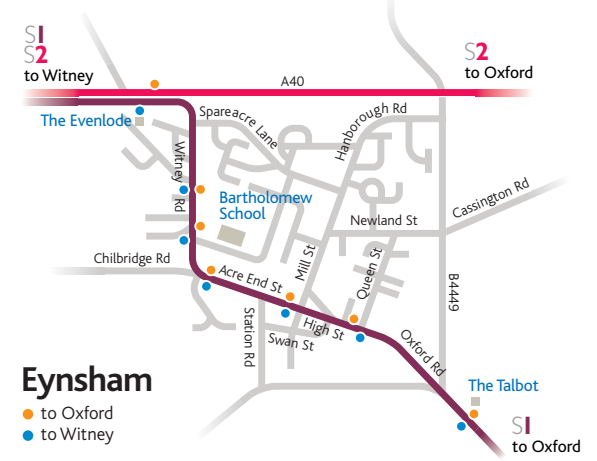

where to get on & get off

Oxford city centre

- to Eynsham, Witney & Carterton
- from Carterton, Witney & Eynsham

S1 evening service leaves from inside Gloucester Green