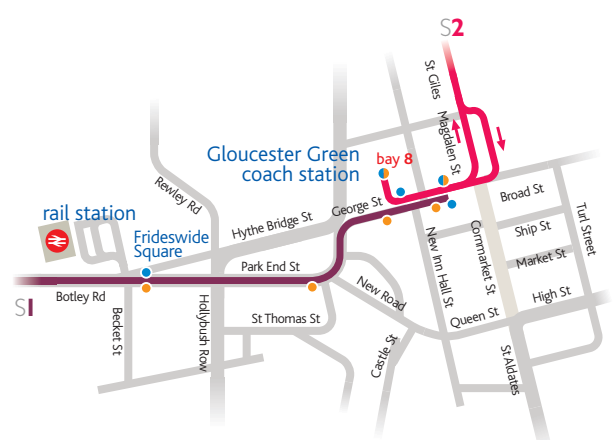

where to get on & get off

Oxford city centre

- to Eynsham, Witney & Carterton
- from Carterton, Witney & Eynsham

S1 evening service leaves from inside Gloucester Green