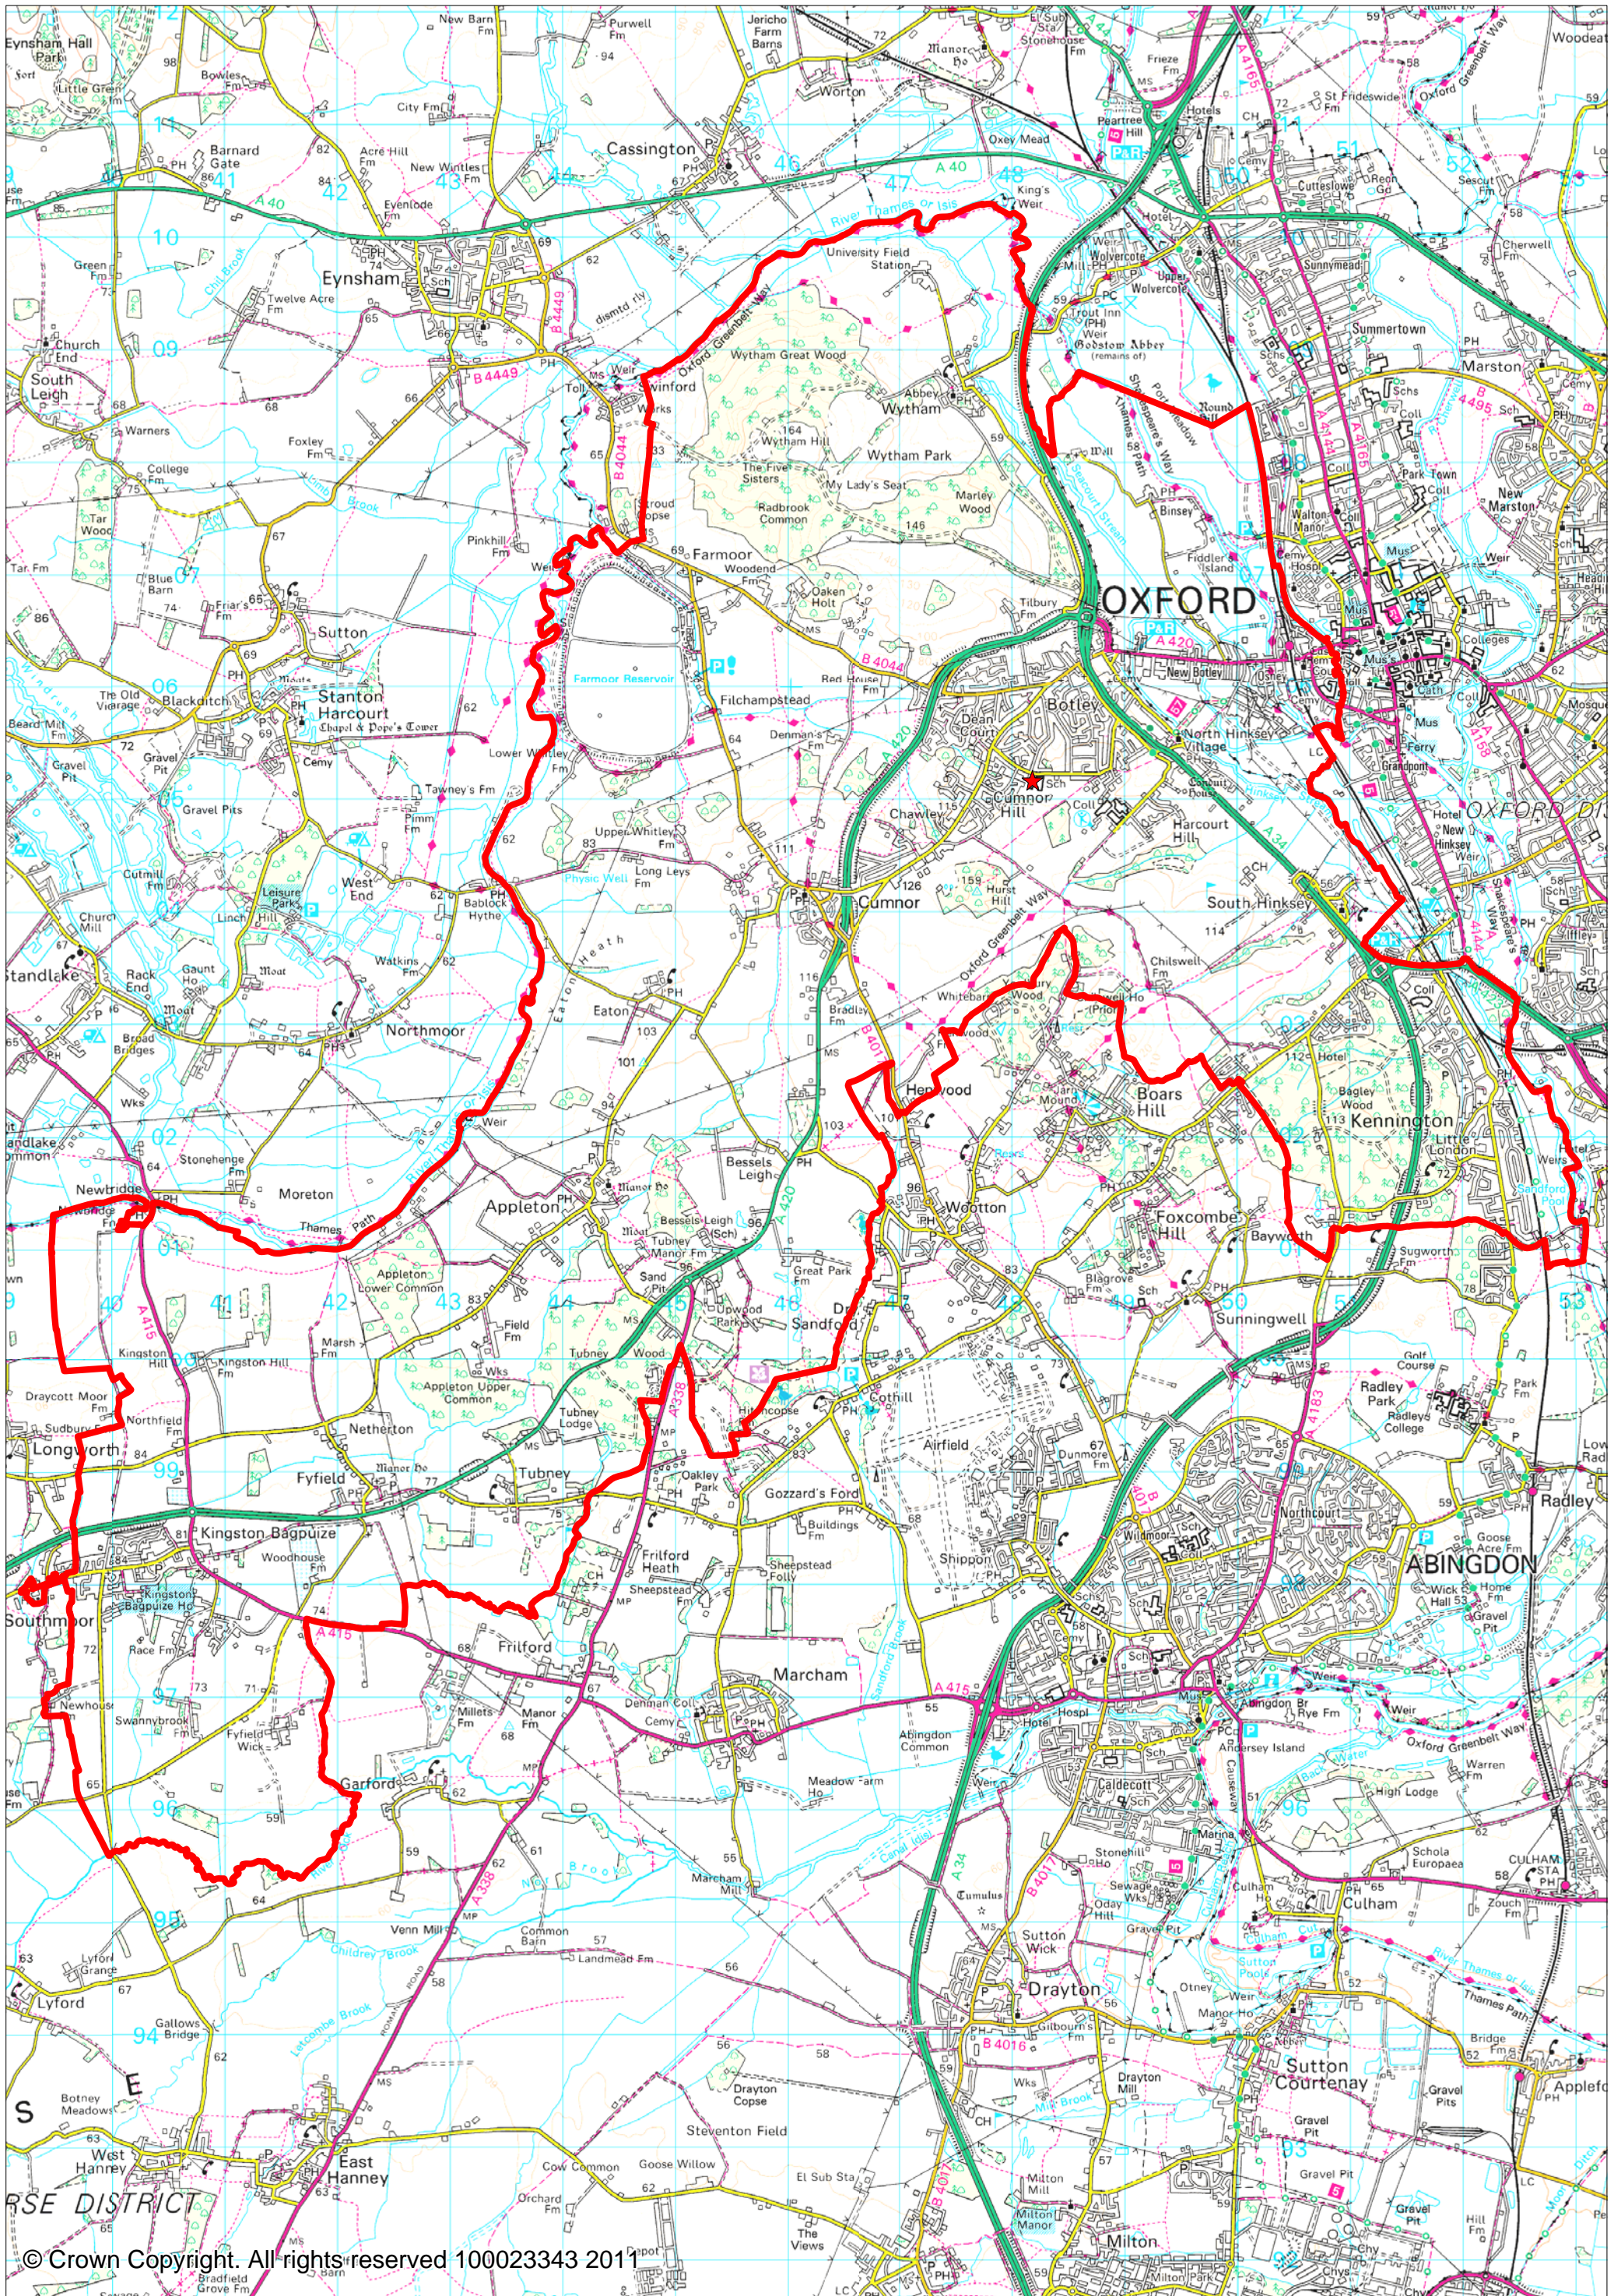

Location and Designated Area of Matthew Arnold School from 1 September 2012

Oxford City Centre with Designated Area Boundary for Matthew Arnold School