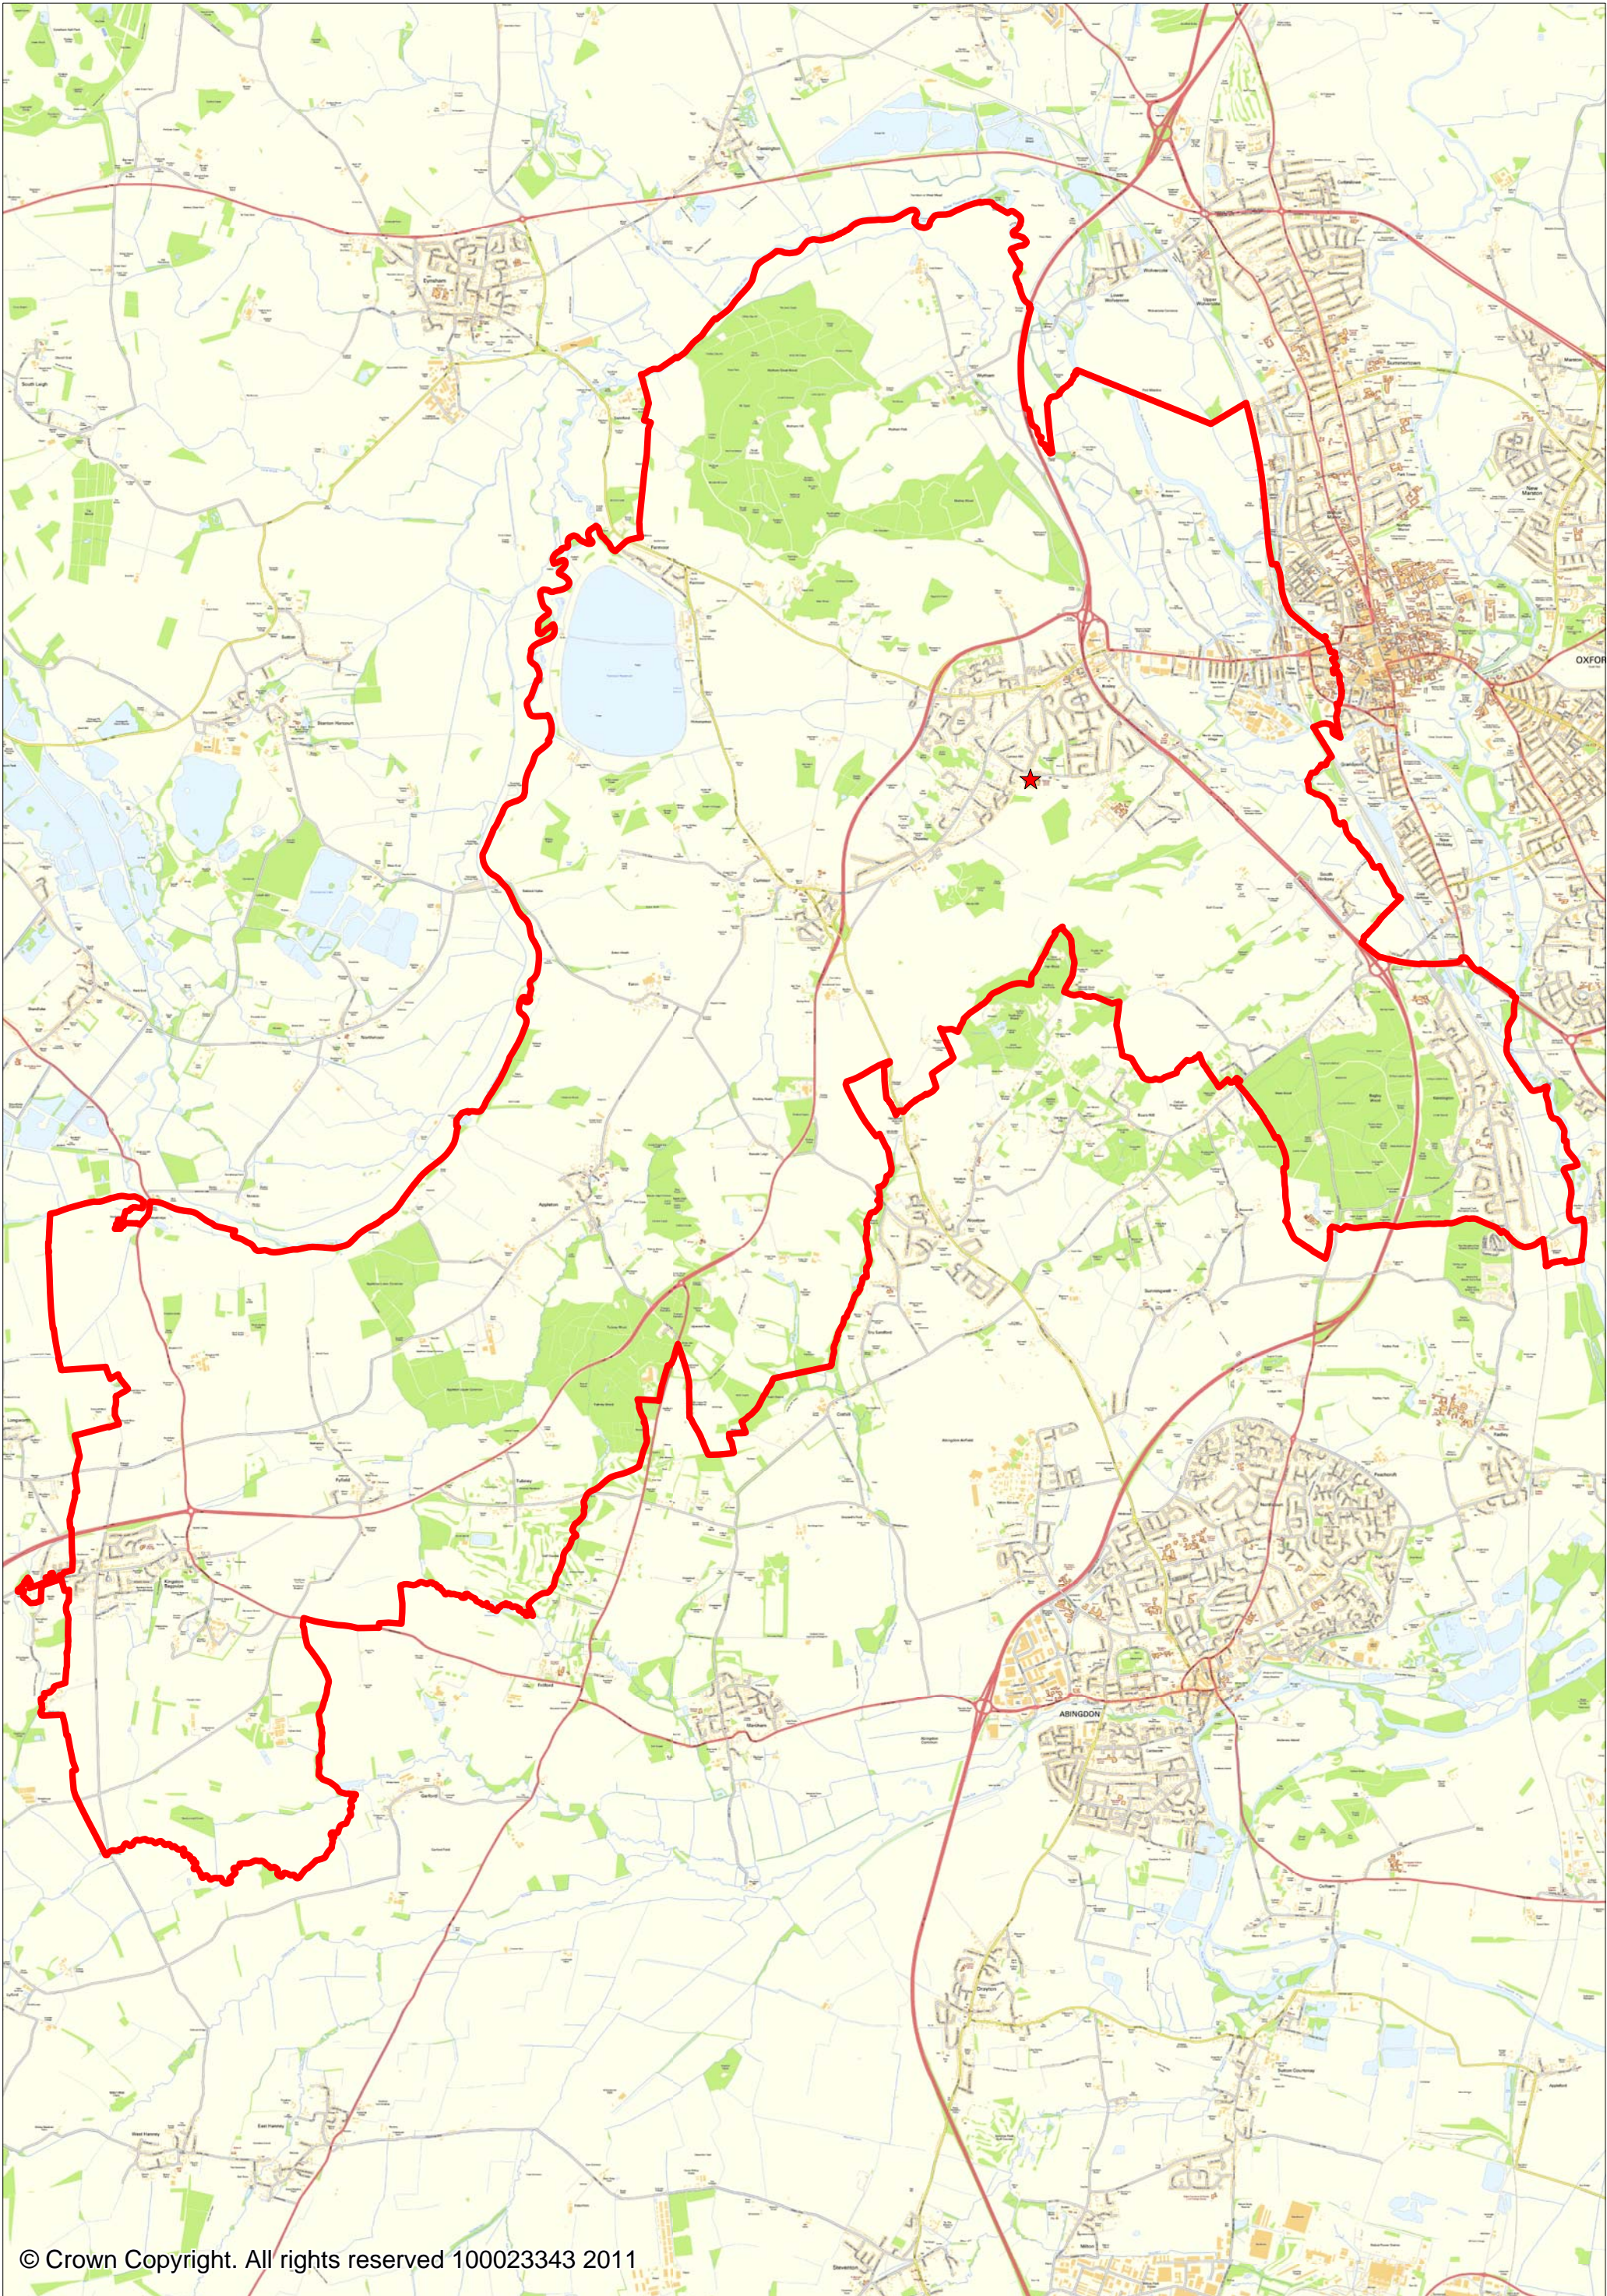

Location and Designated Area of Matthew Arnold School from 1 September 2012

Oxford City Centre with Designated Area Boundary for Matthew Arnold School