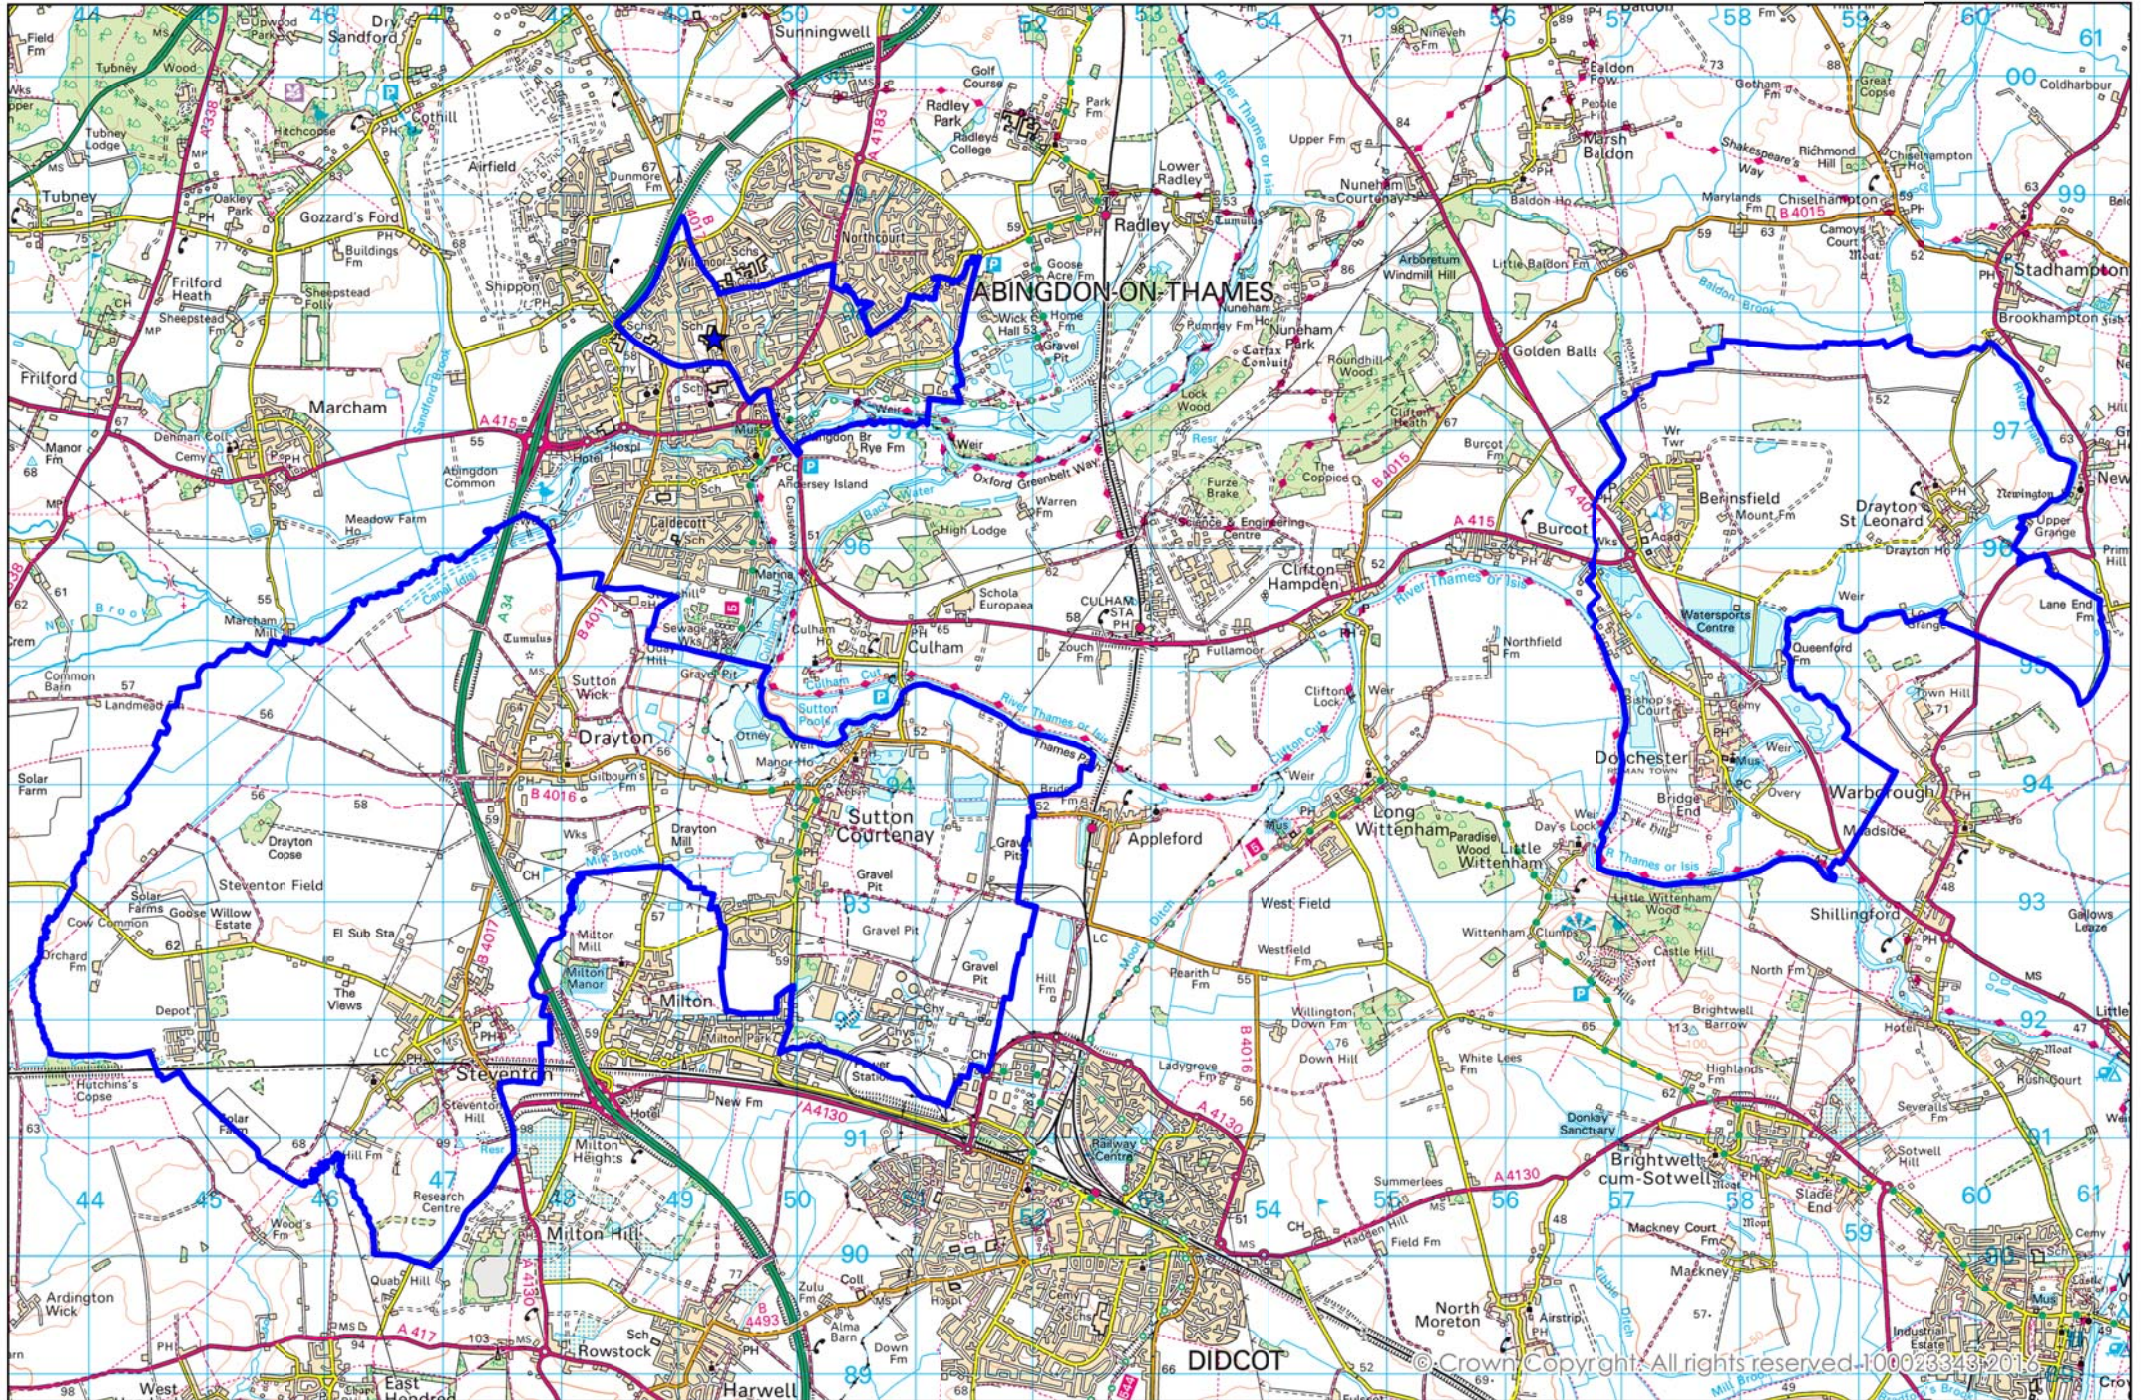

Location and Designated Area of John Mason School, Abingdon until 31 August 2018

Location and Designated Area of John Mason School, Abingdon (from 1 September 2018)