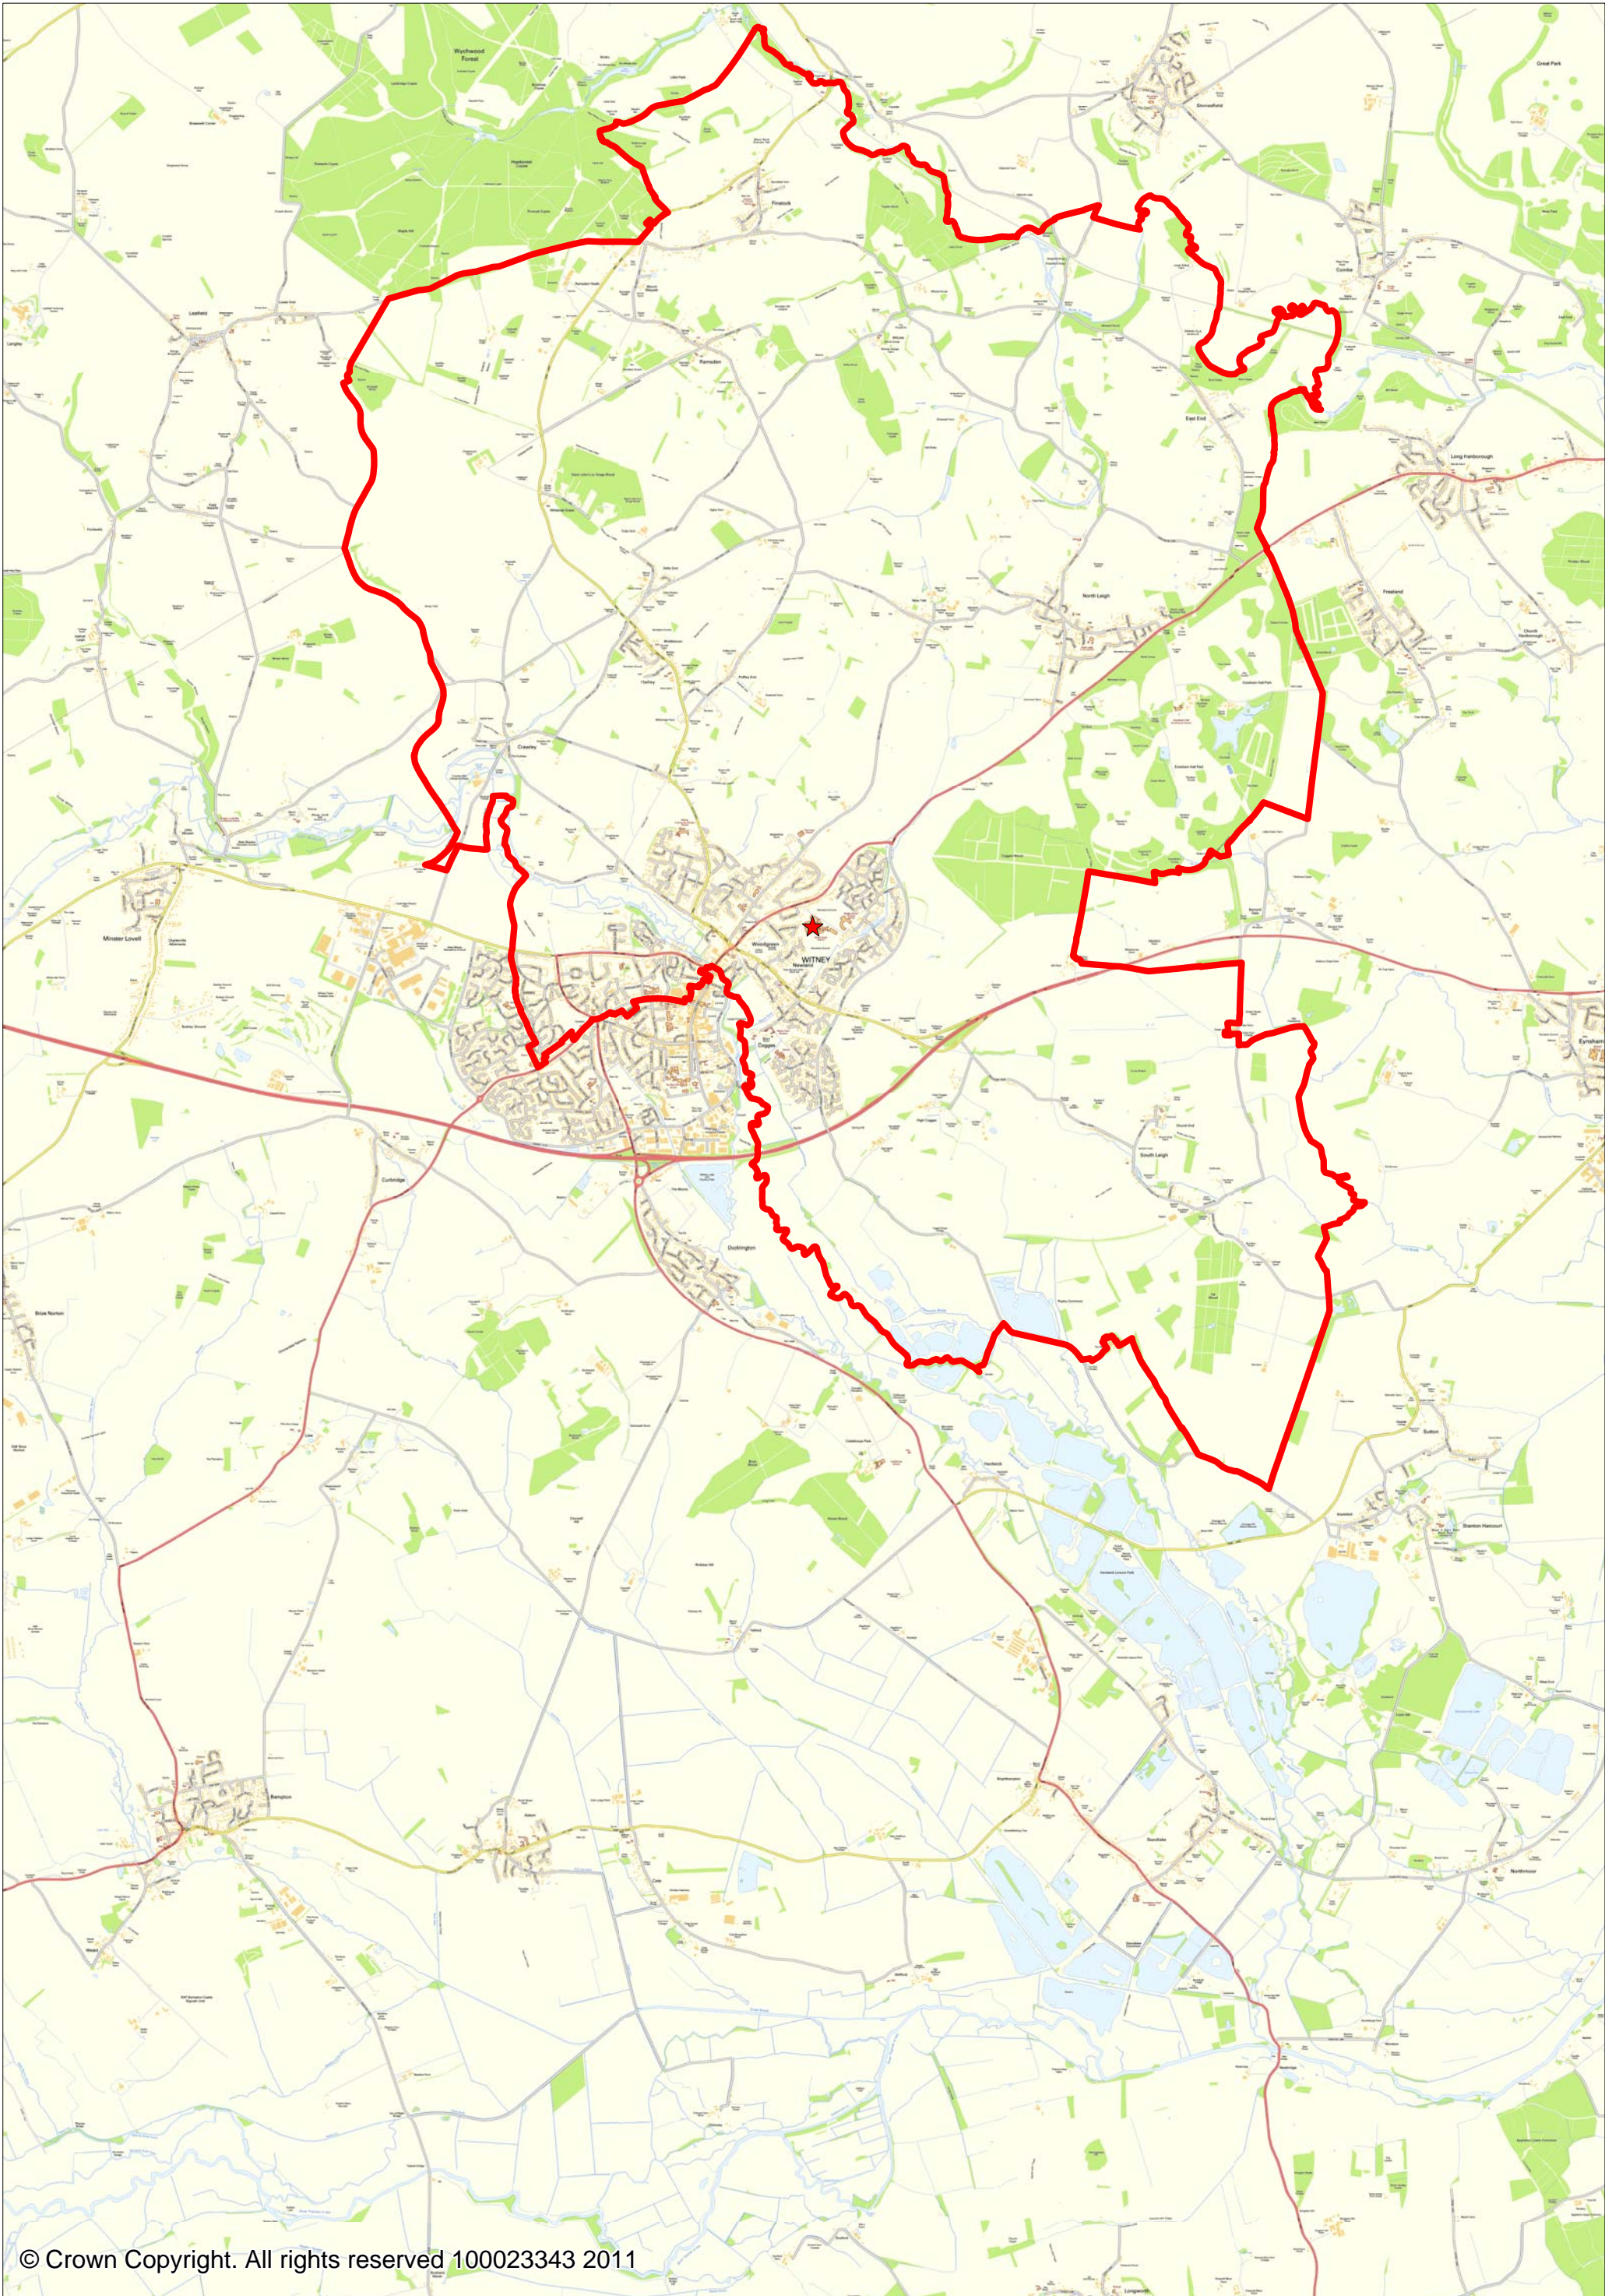

# Location and Designated Area of Wood Green School, Witney

Location and Designated Area of Wood Green School, Witney

Witney Town showing the designated area boundary between The Henry Box School (H) and Wood Green School (W)