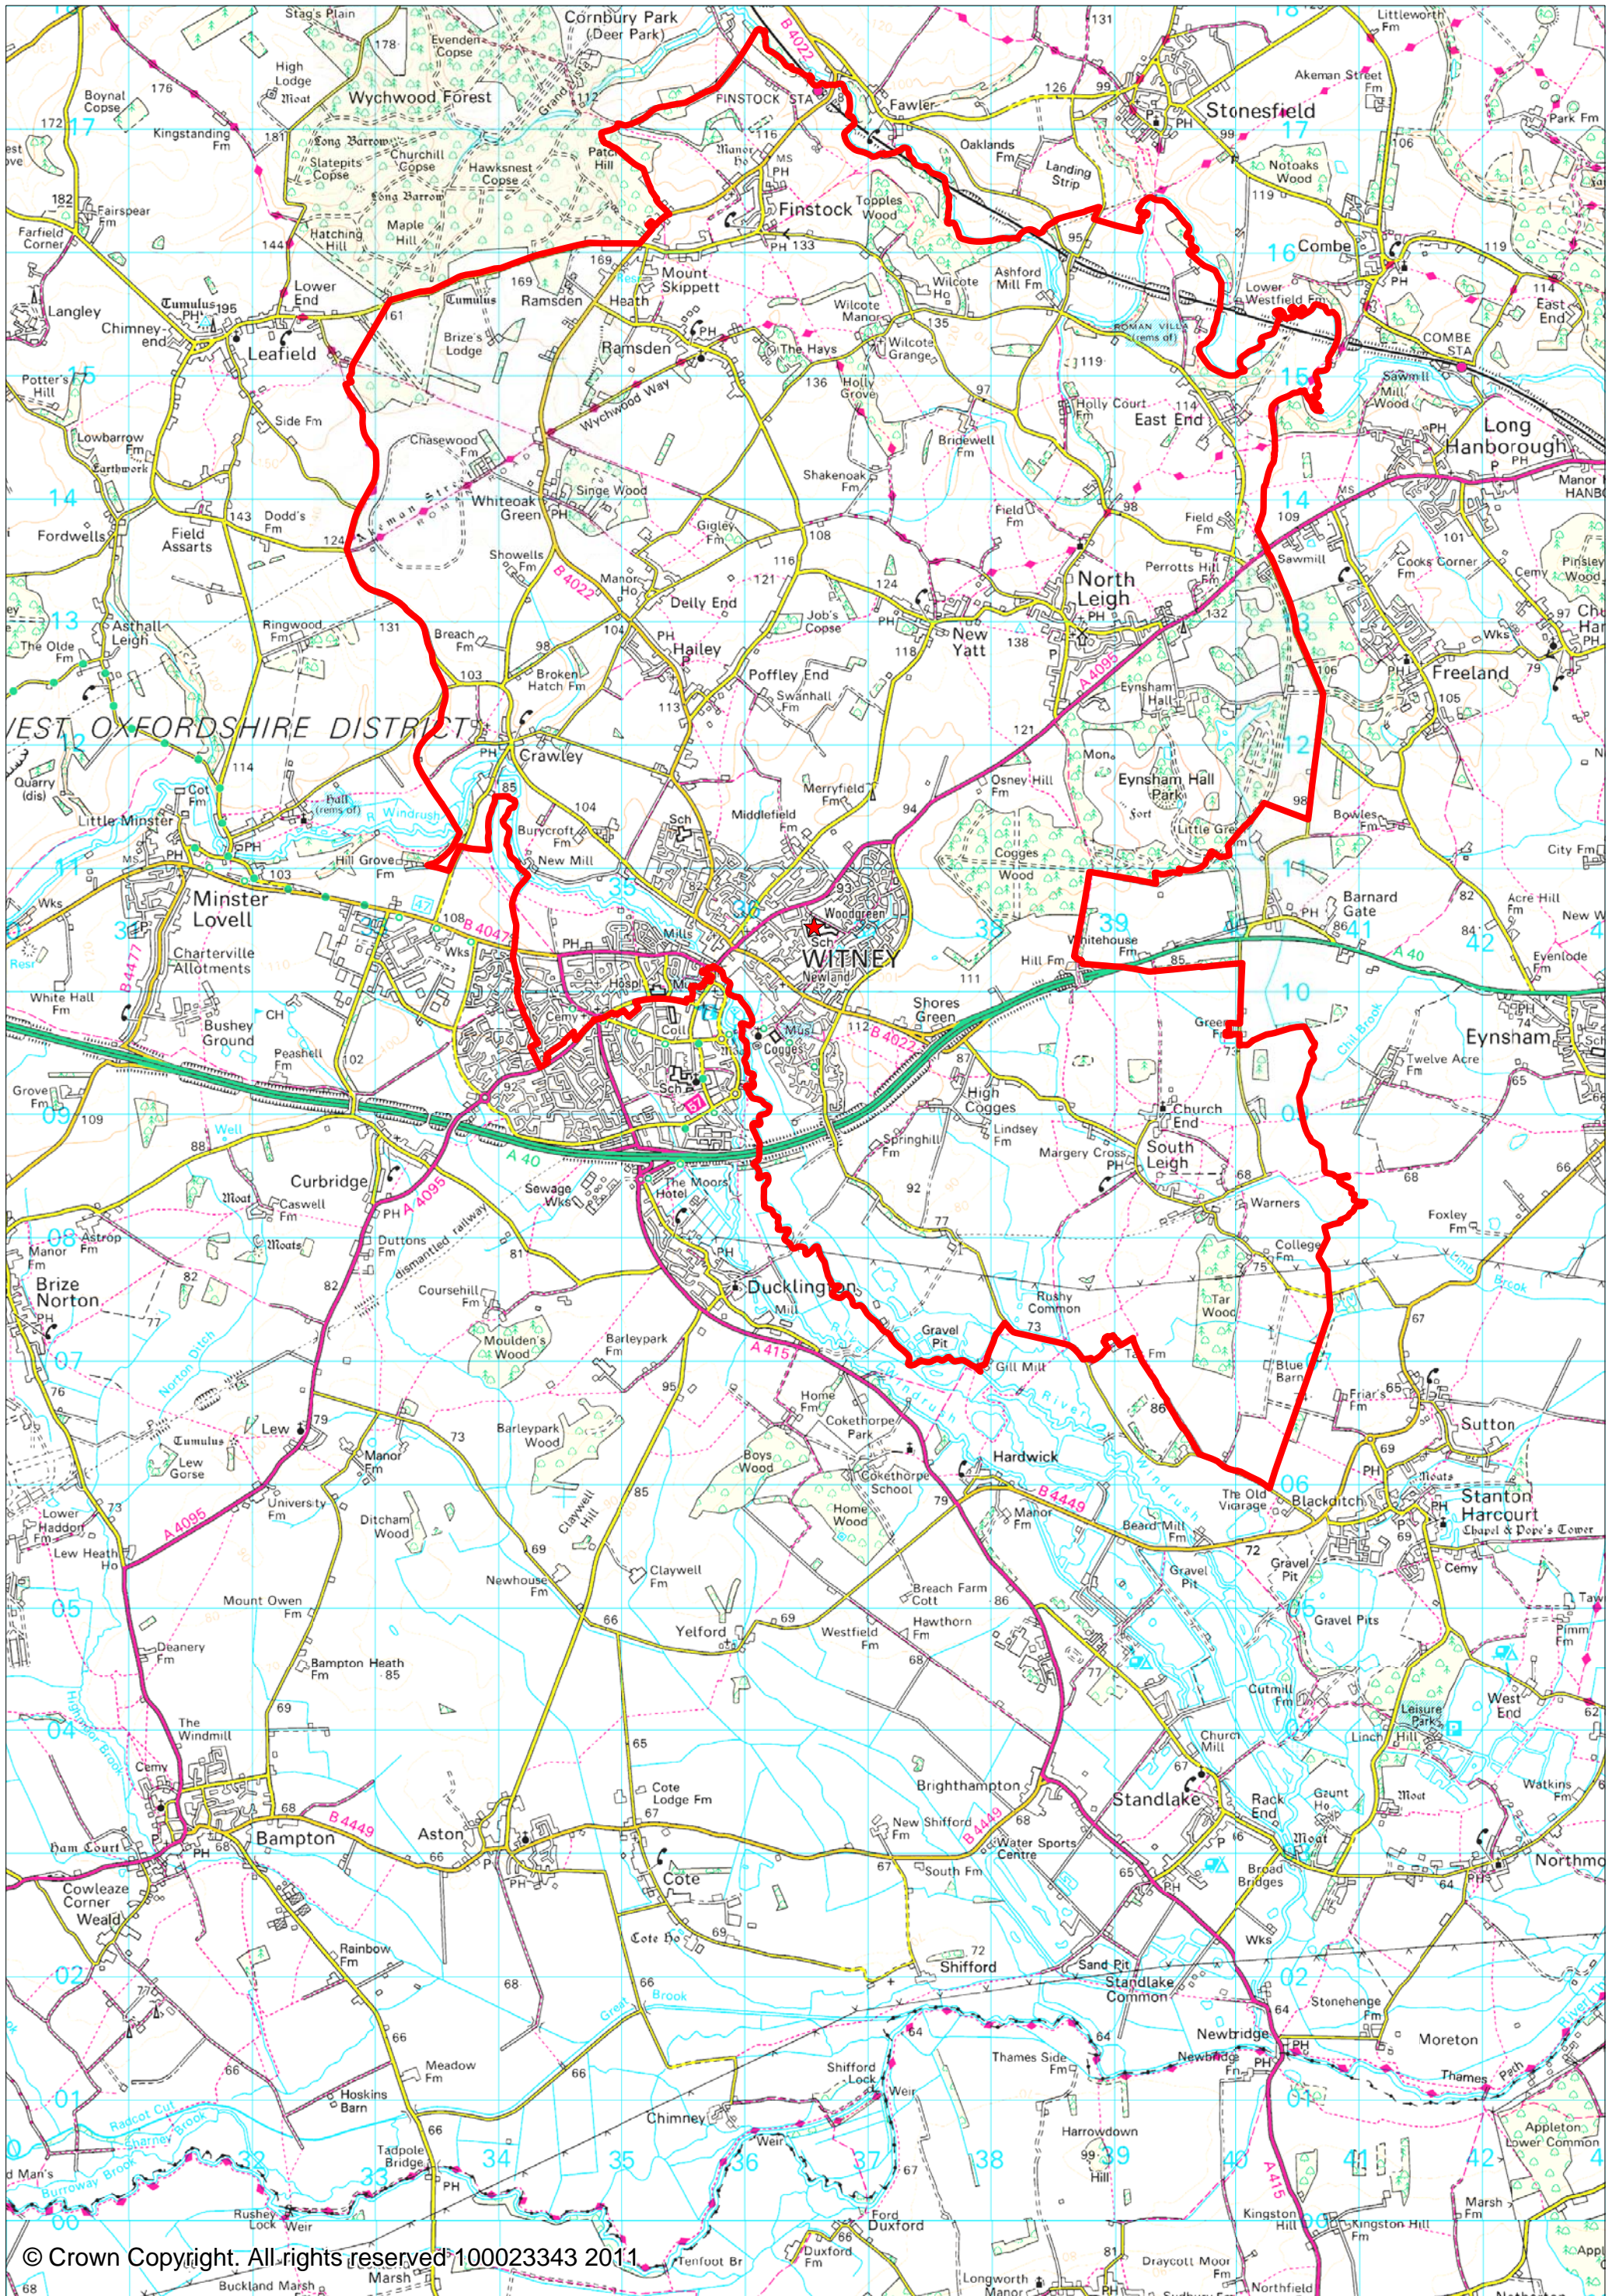

# Location and Designated Area of Wood Green School, Witney

Location and Designated Area of Wood Green School, Witney

Witney Town showing the designated area boundary between The Henry Box School (H) and Wood Green School (W)