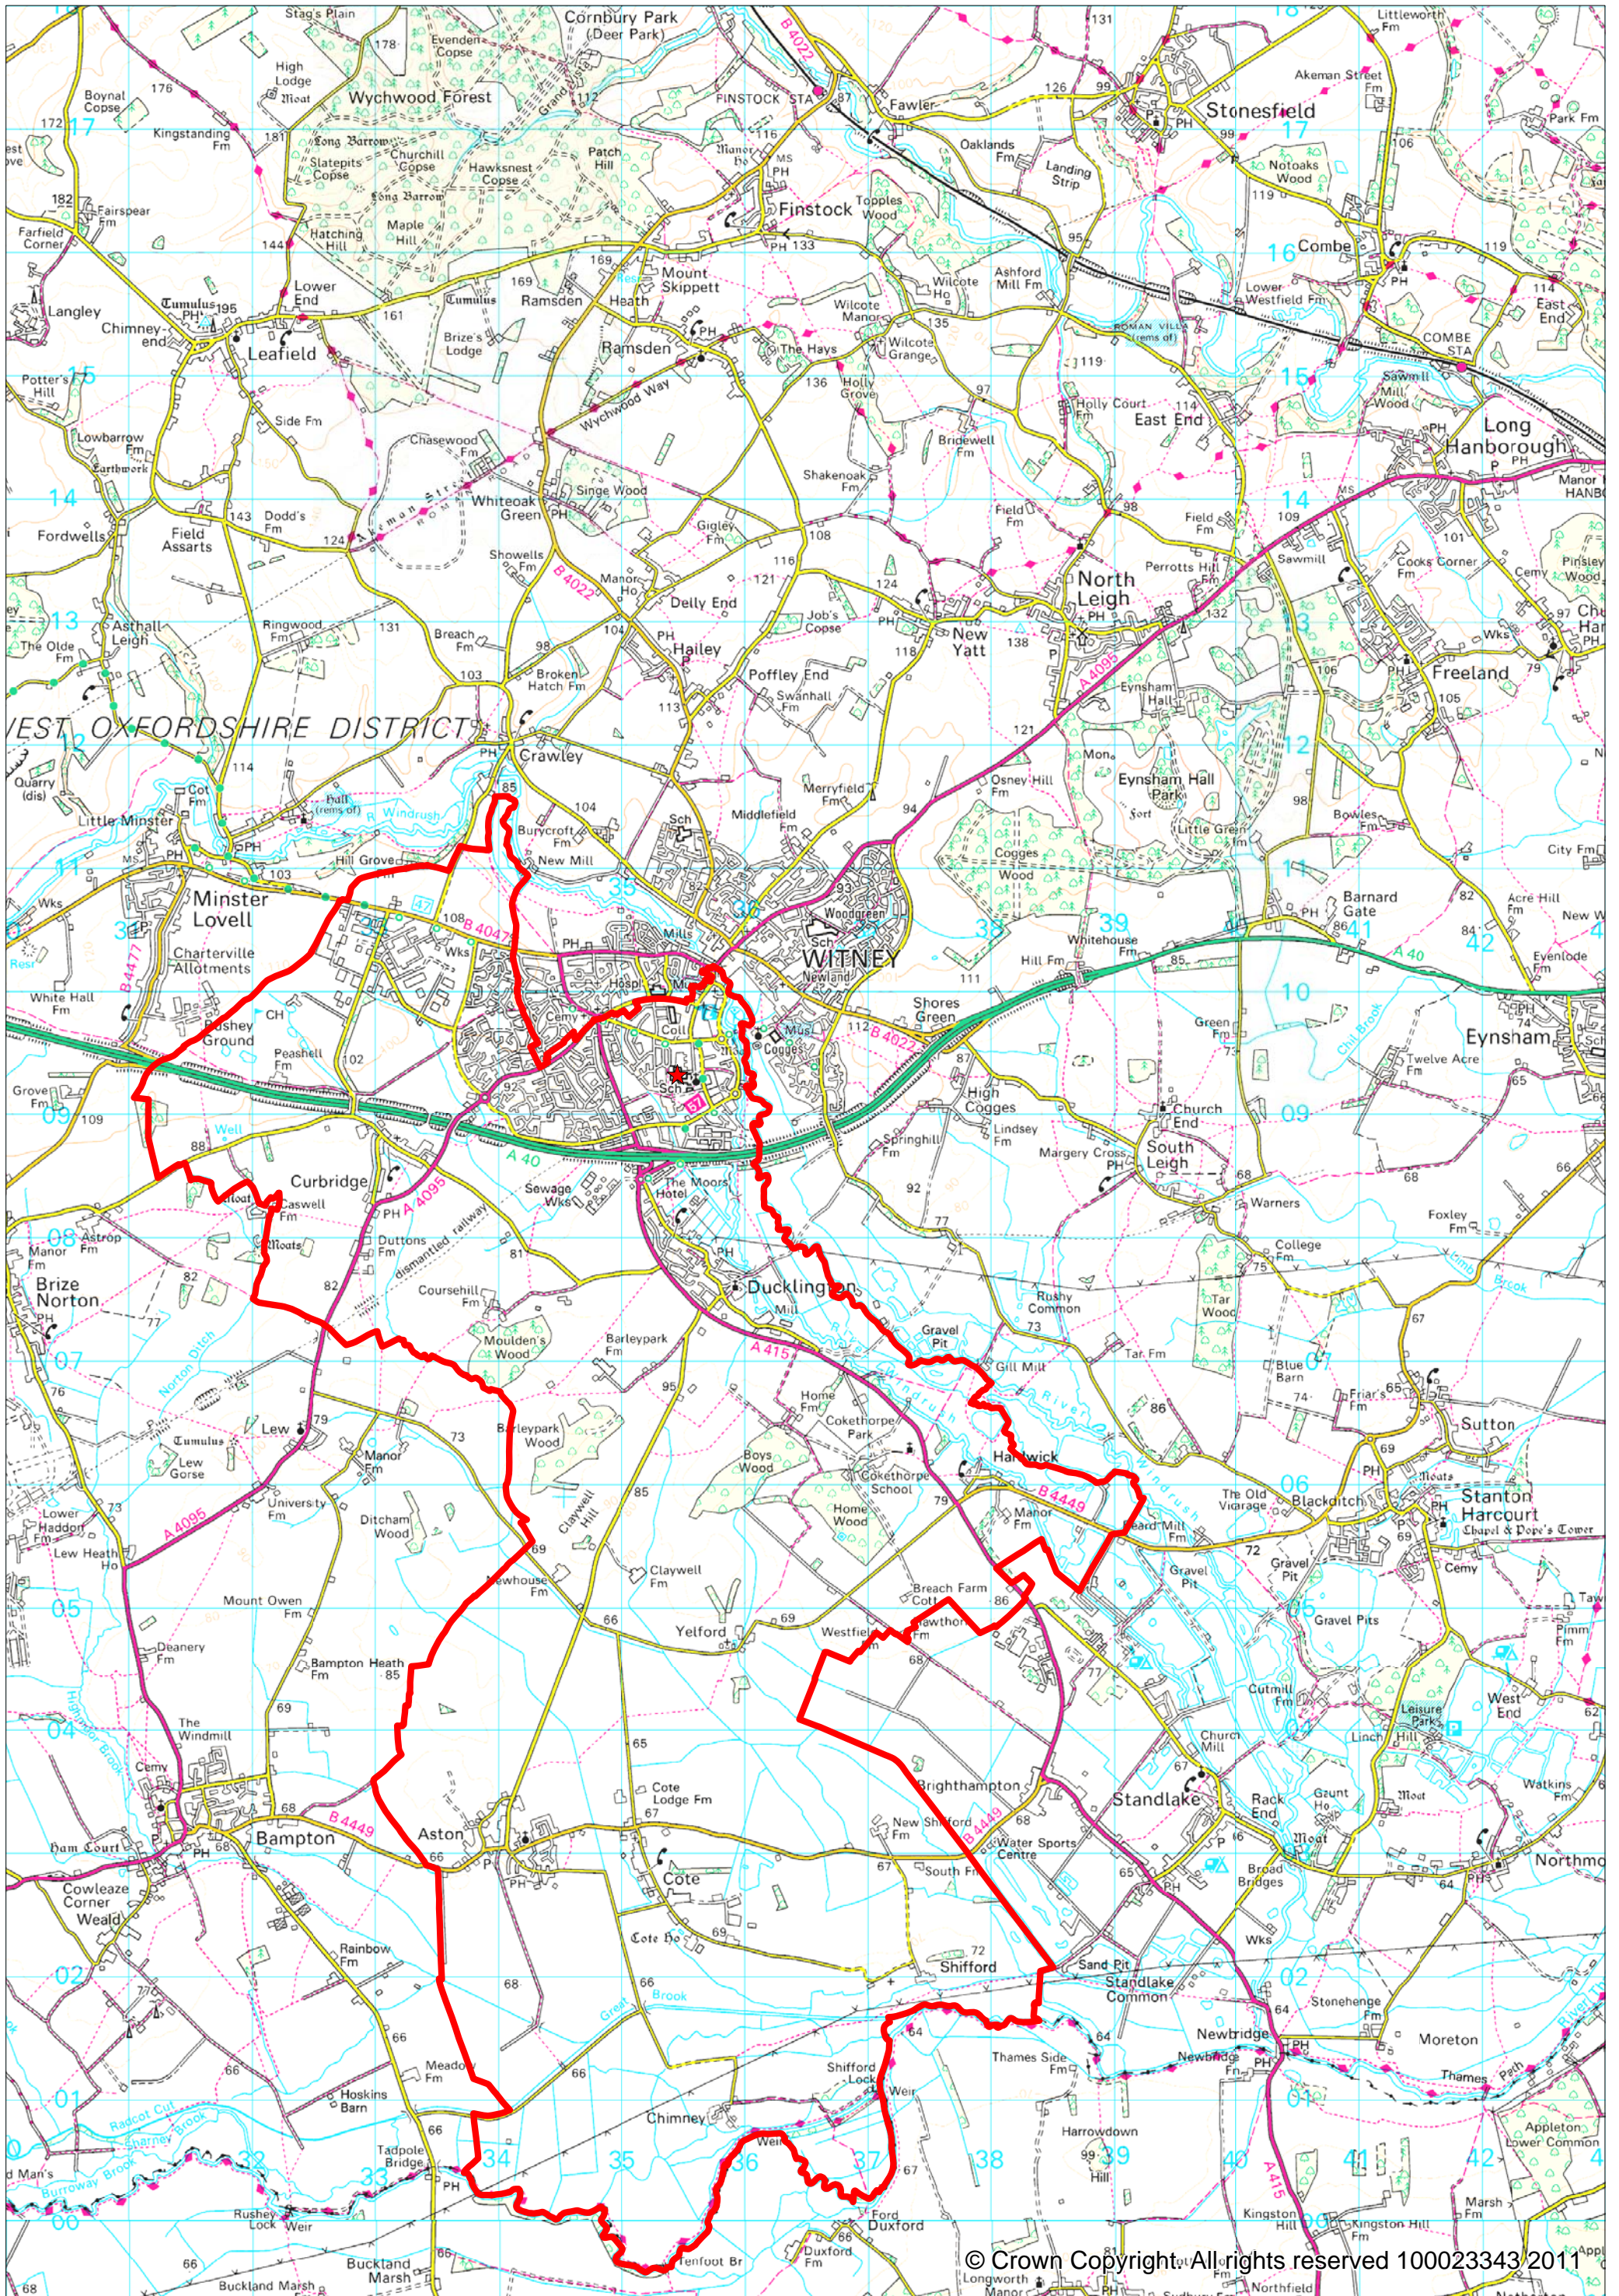

Location and Designated Area of The Henry Box School, Witney

Location and Designated Area of The Henry Box School, Witney

Witney Town showing the designated area boundary between The Henry Box School (H) and Wood Green School (W)