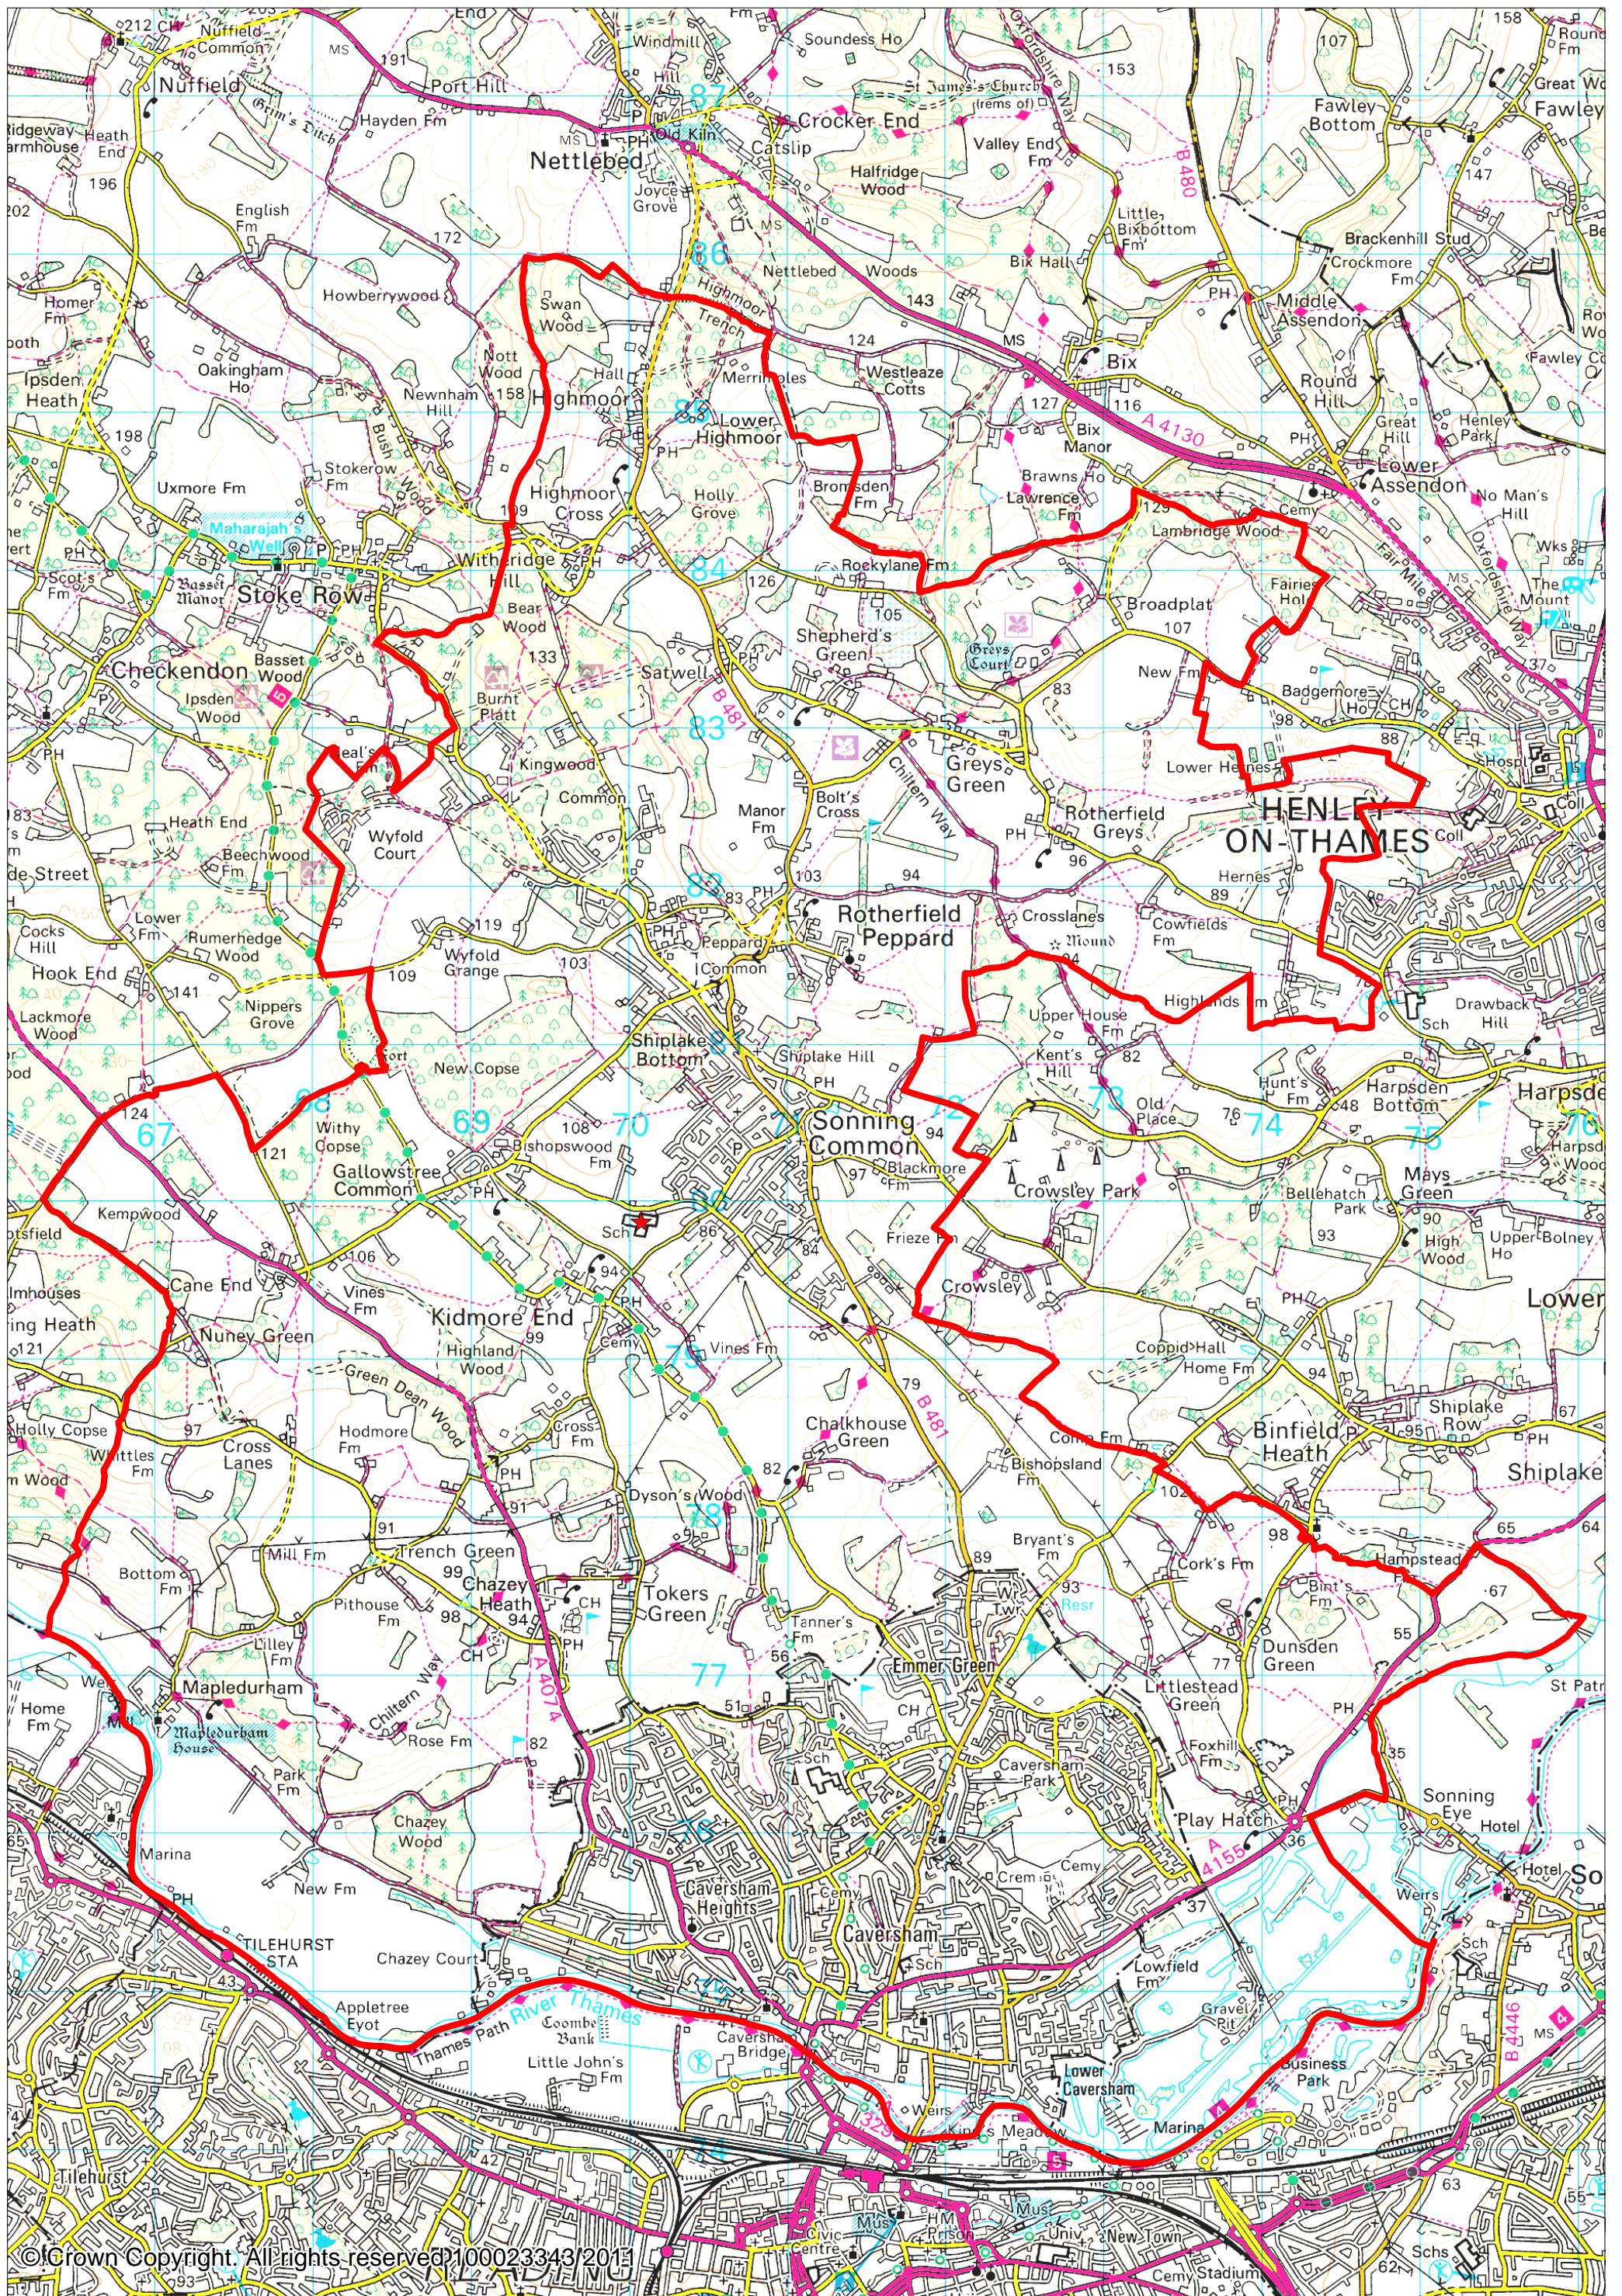

Location and Designated Area of Chiltern Edge School from 1 September 2012

Location and Designated Area of Chiltern Edge School from 1 September 2012

Caversham and Emmer Green showing the designated area boundary for Chiltern Edge School from 1 September 2012