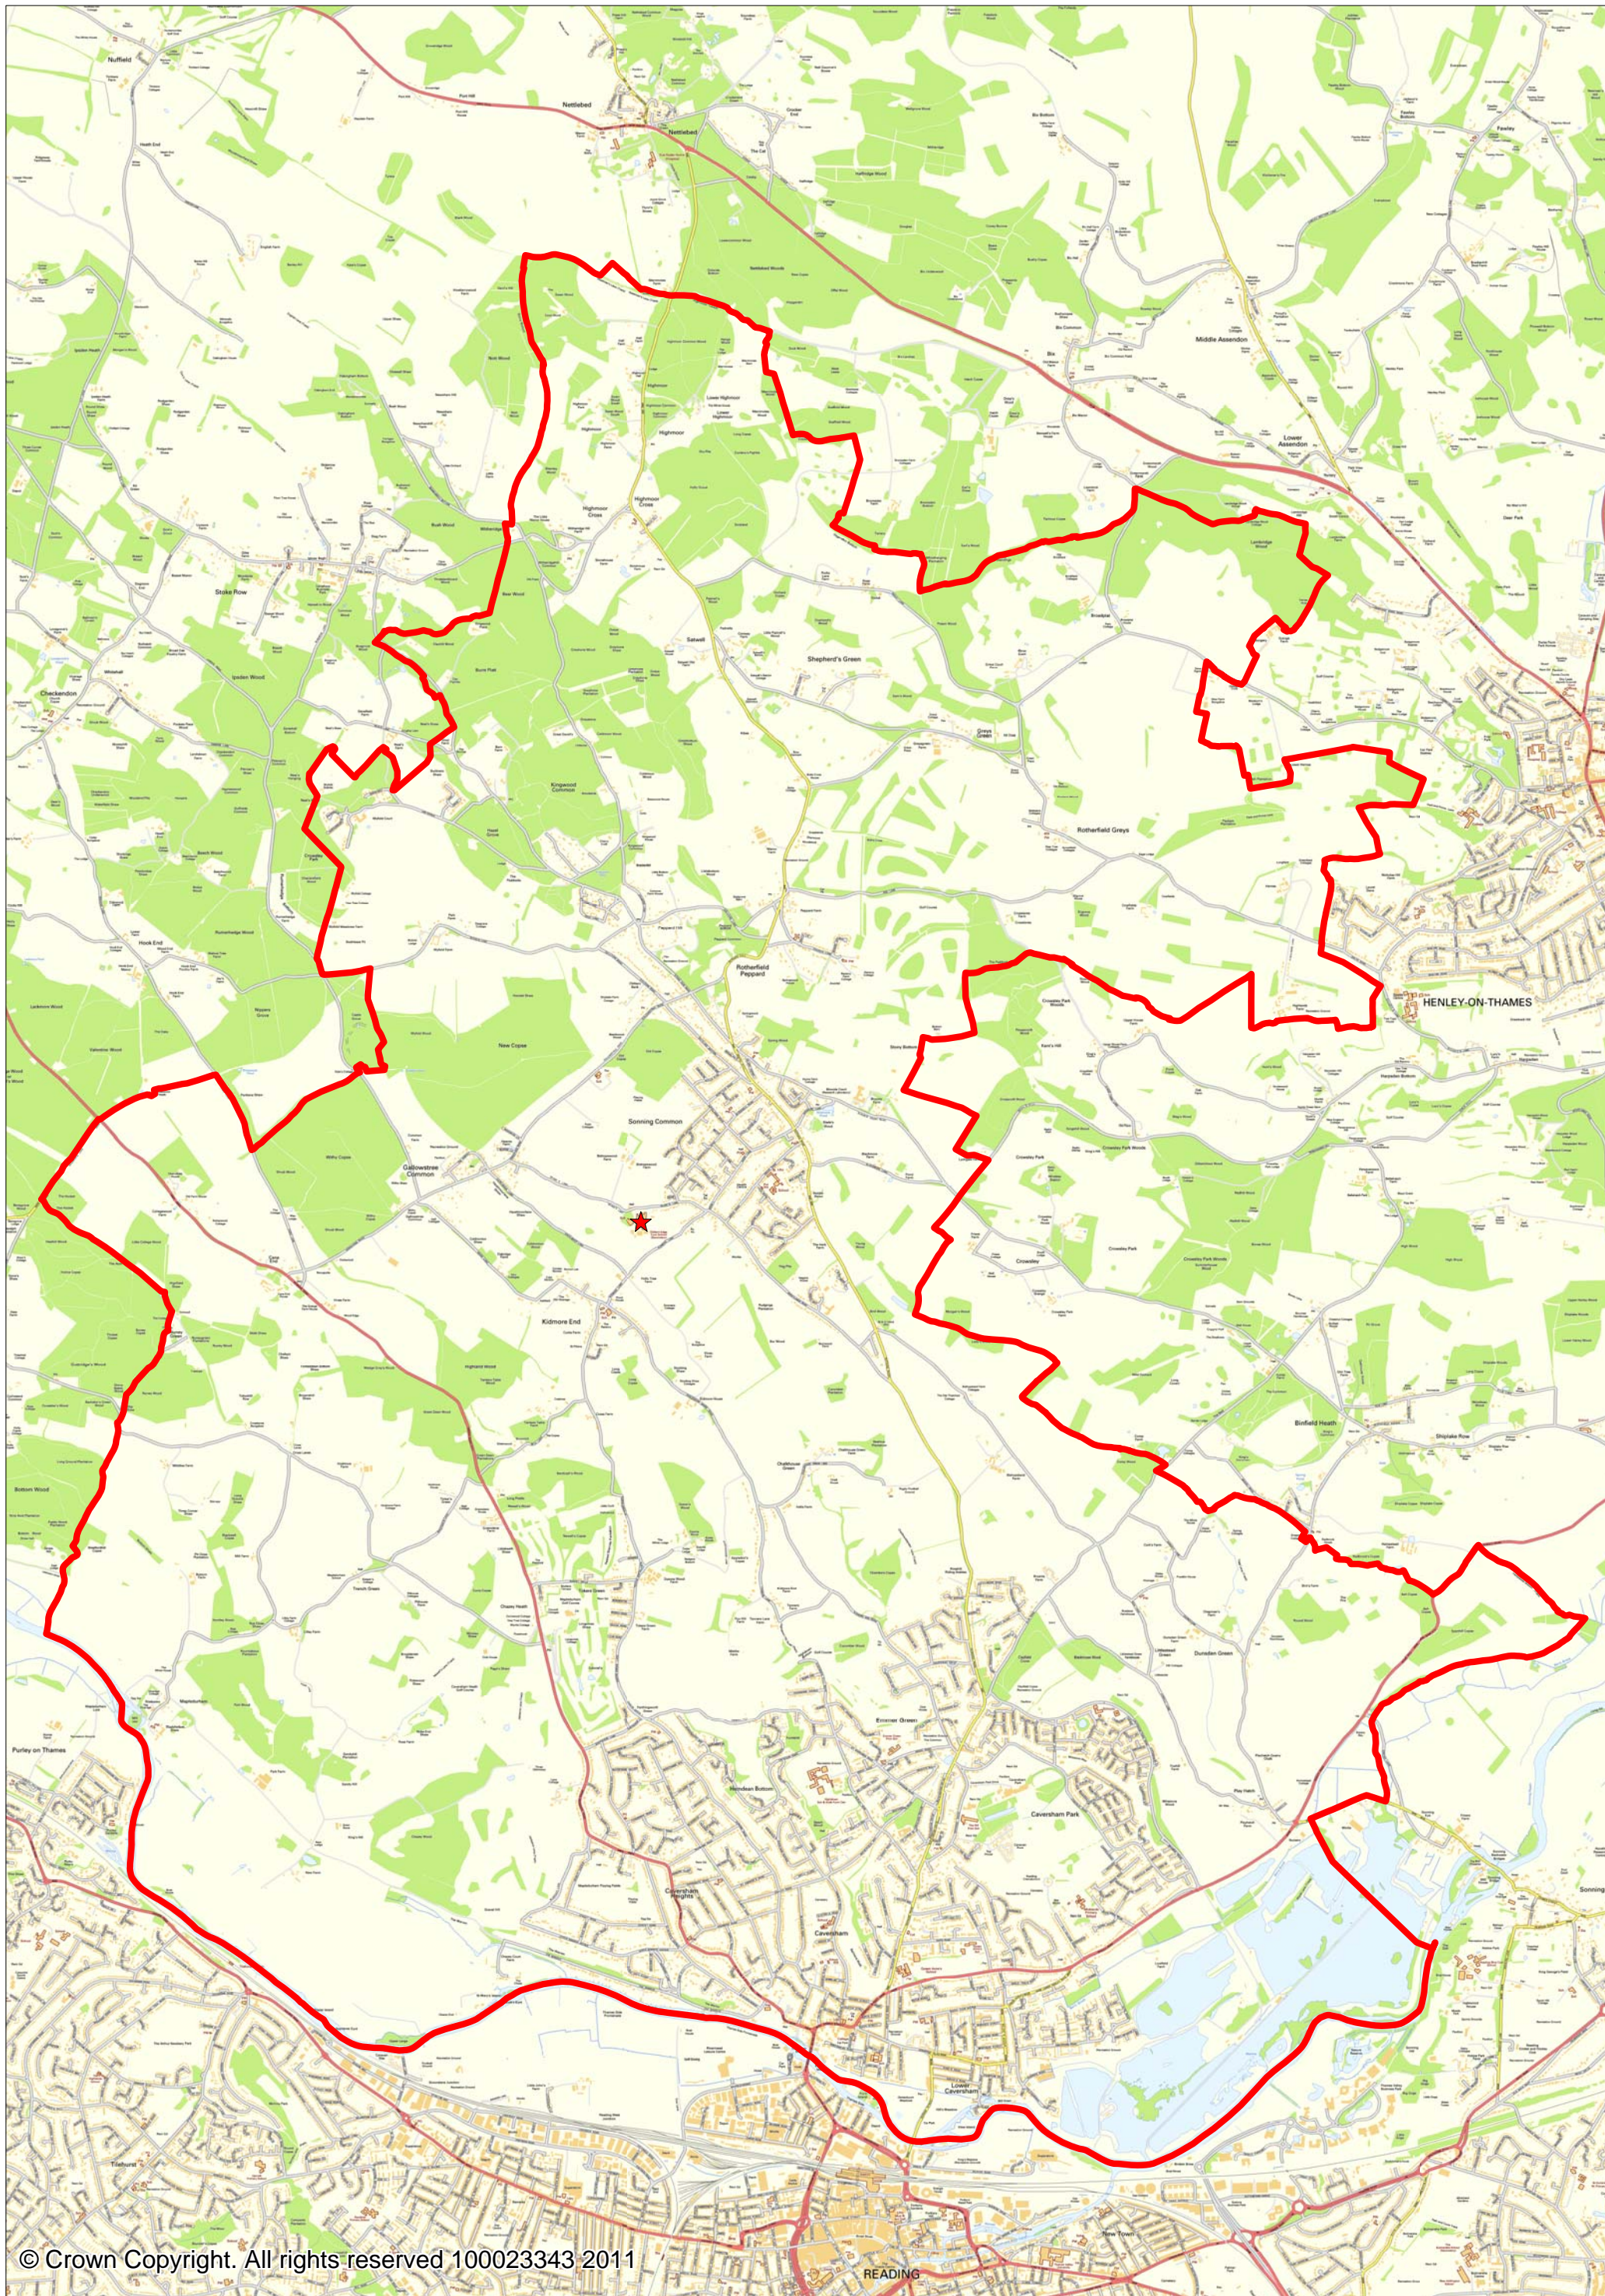

Location and Designated Area of Chiltern Edge School from 1 September 2012

Location and Designated Area of Chiltern Edge School from 1 September 2012

Caversham and Emmer Green showing the designated area boundary for Chiltern Edge School from 1 September 2012