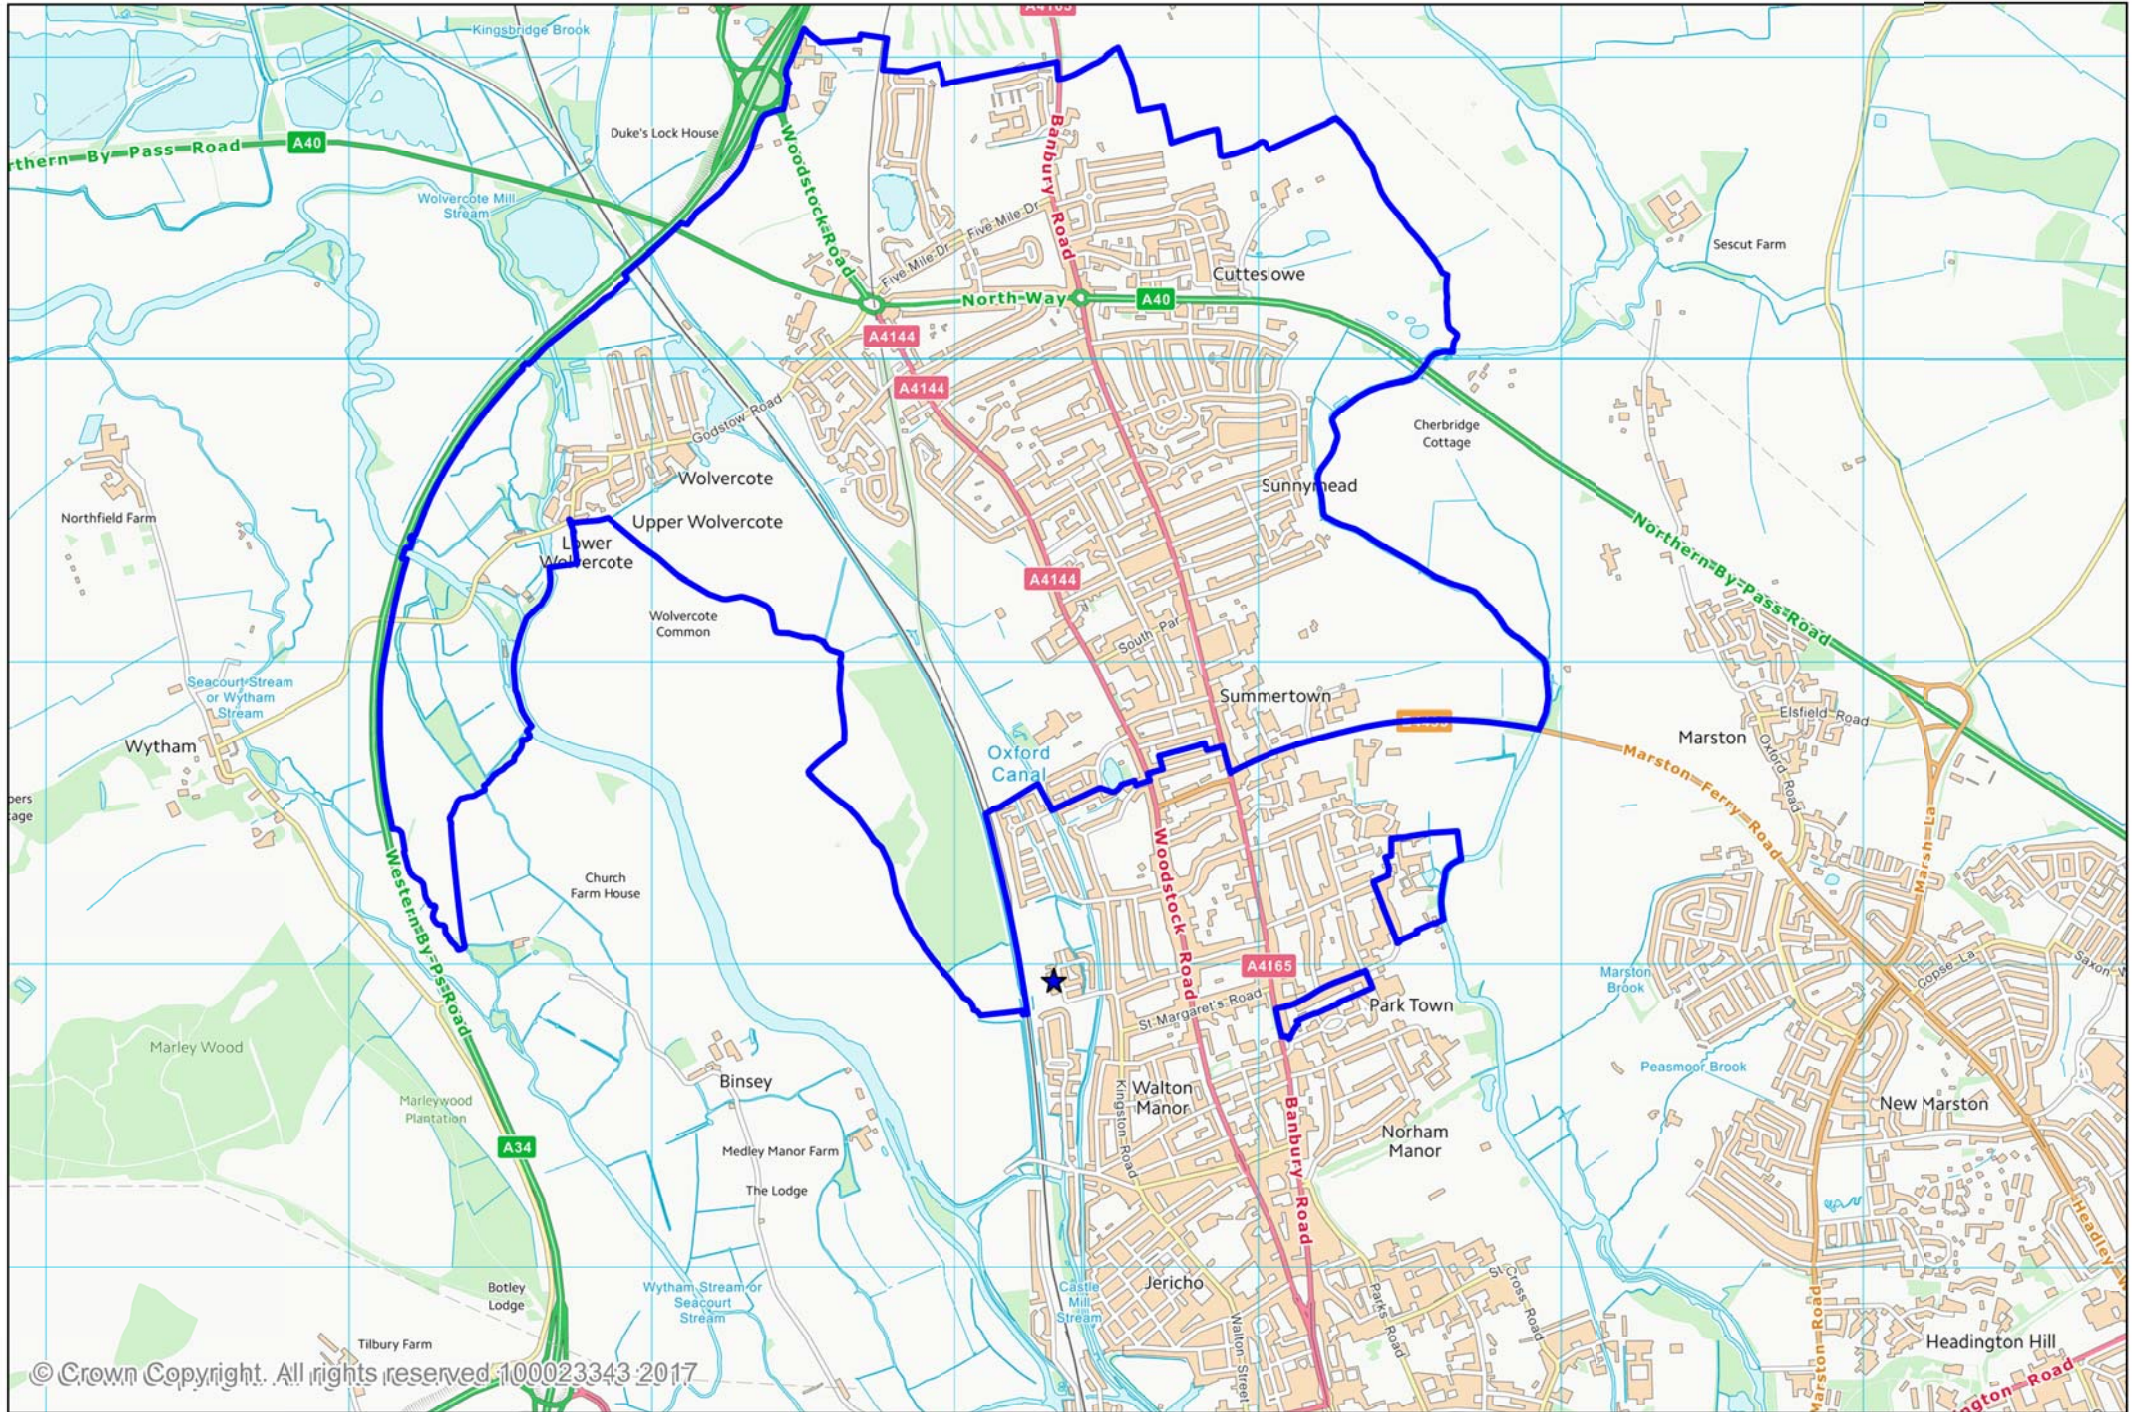

Location and Catchment Area of St Philip & St James' CE Primary School

Location and Catchment Area of St Philip & St James' CE Primary School (context for "the northern part of the city")

Location of St Philip & St James' CE Primary School and "the northern part of the city"

Location of St Philip & St James' CE Primary School and "the northern part of the City or the United Benefice of St. Giles and SS Philip and James with St. Margaret's or the remainder of St Andrew's Parish"