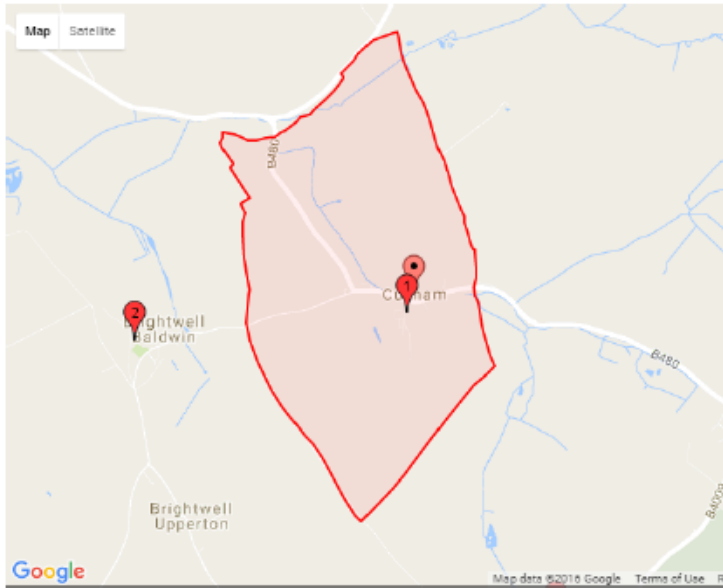

Catchment Area Maps

Cuxham Parish