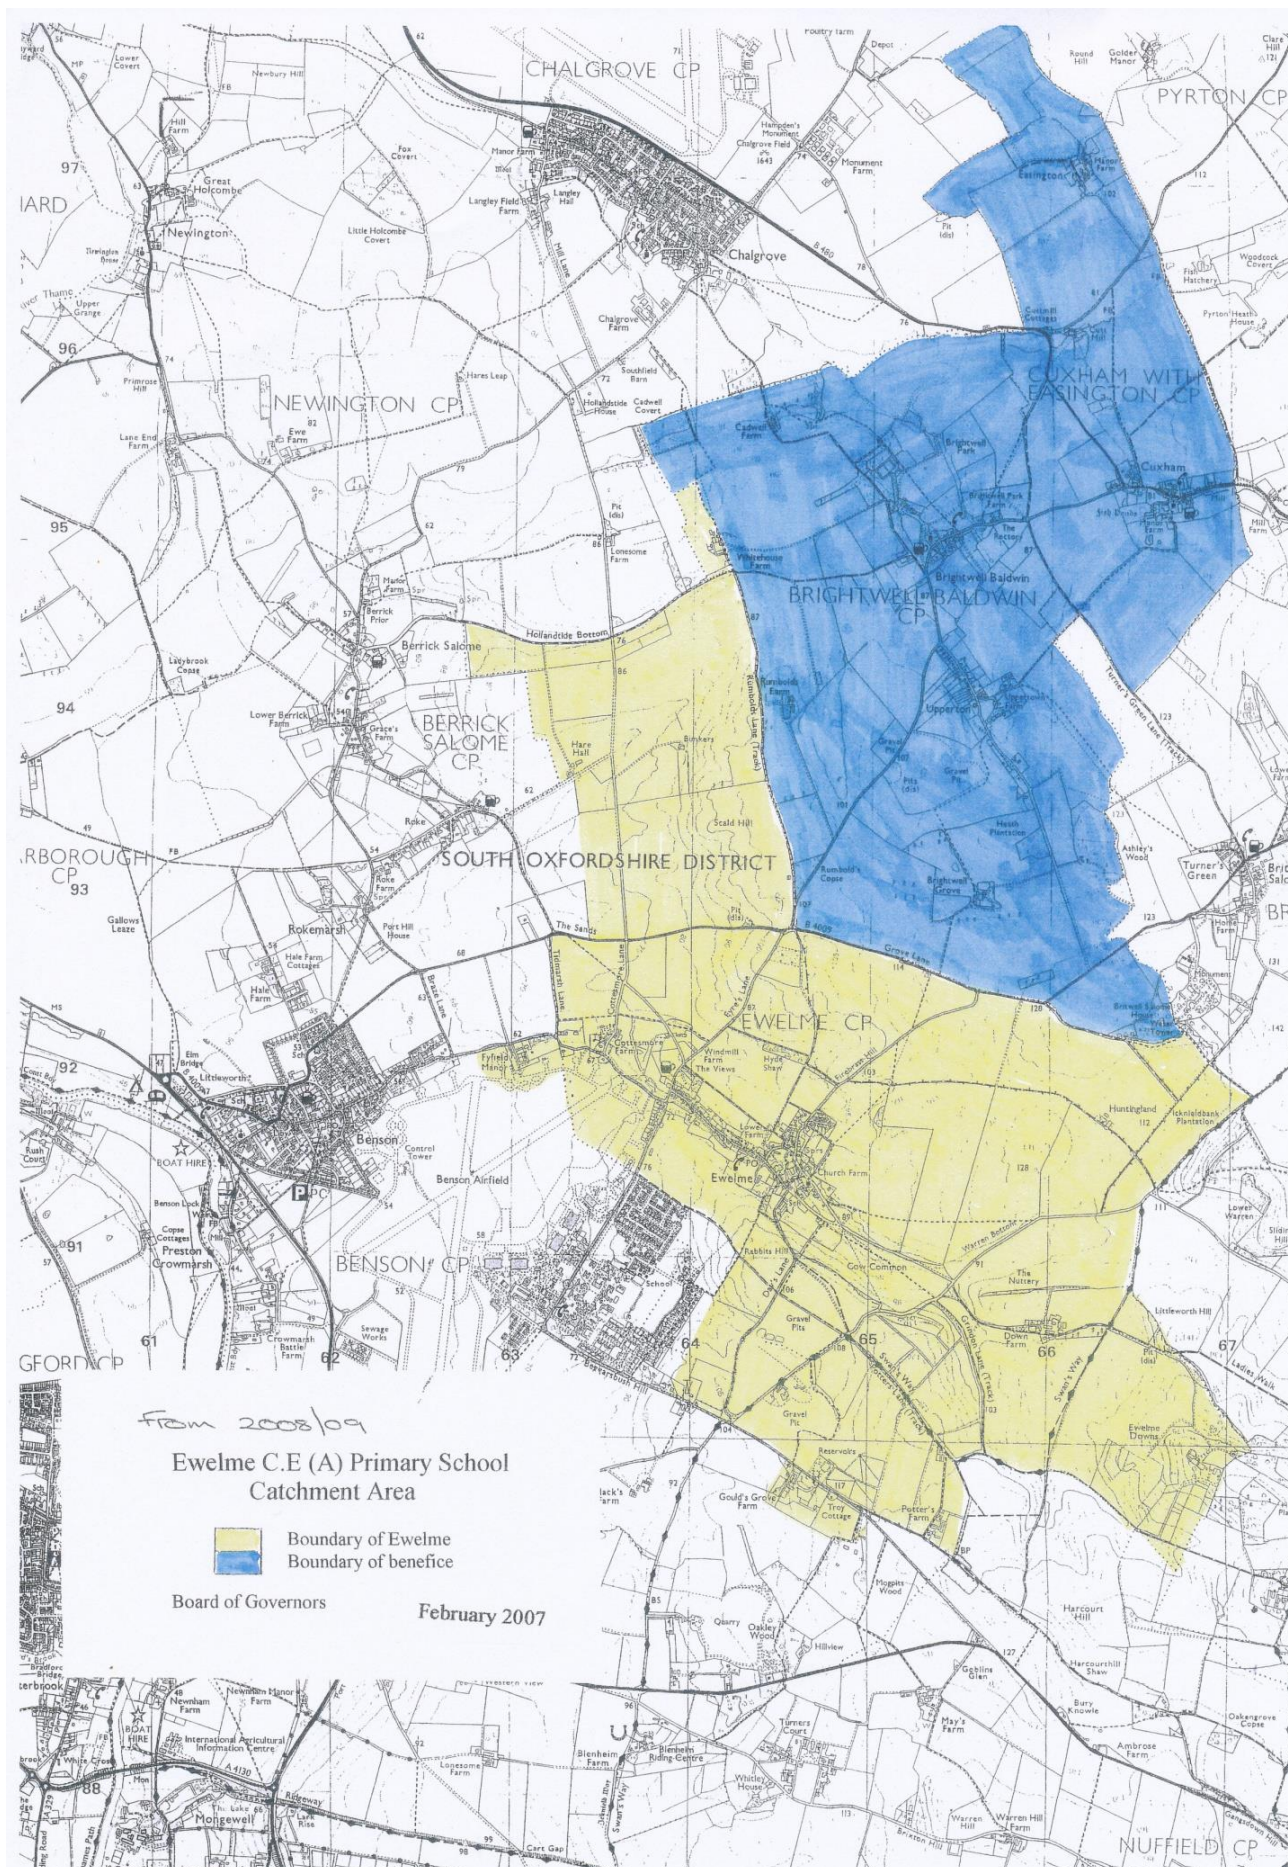

# Catchment Area Maps

## Brightwell Baldwin Parish

## Easington Parish

# Catchment Area Map

Parish maps of Ewelme, Brightonwell Baldwin, Cuxham and Easington may also be found on the Church of England website or by following this link: [www.achurchnearyou.com](http://www.achurchnearyou.com)