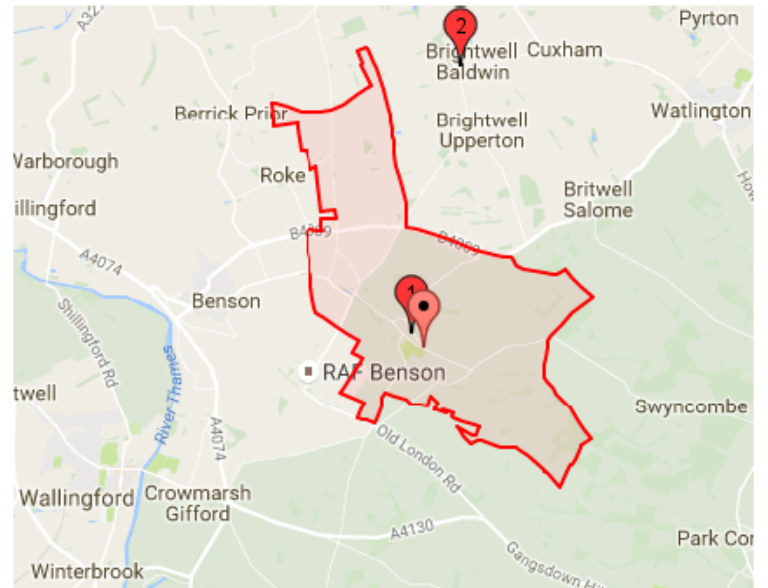

# Catchment Area Maps

## Brightwell Baldwin Parish

## Easington Parish

# Catchment Area Map

Parish maps of Ewelme, Brightonwell Baldwin, Cuxham and Easington may also be found on the Church of England website or by following this link: [www.achurchnearyou.com](http://www.achurchnearyou.com)