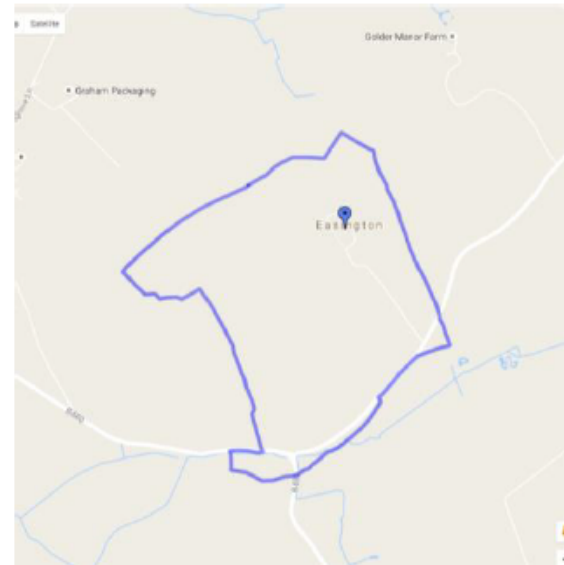

# Catchment Area Maps

## Cuxham Parish

## Ewelme Parish

# Catchment Area Map

Parish maps of Ewelme, Brightonwell Baldwin, Cuxham and Easington may also be found on the Church of England website or by following this link: [www.achurchnearyou.com](http://www.achurchnearyou.com)