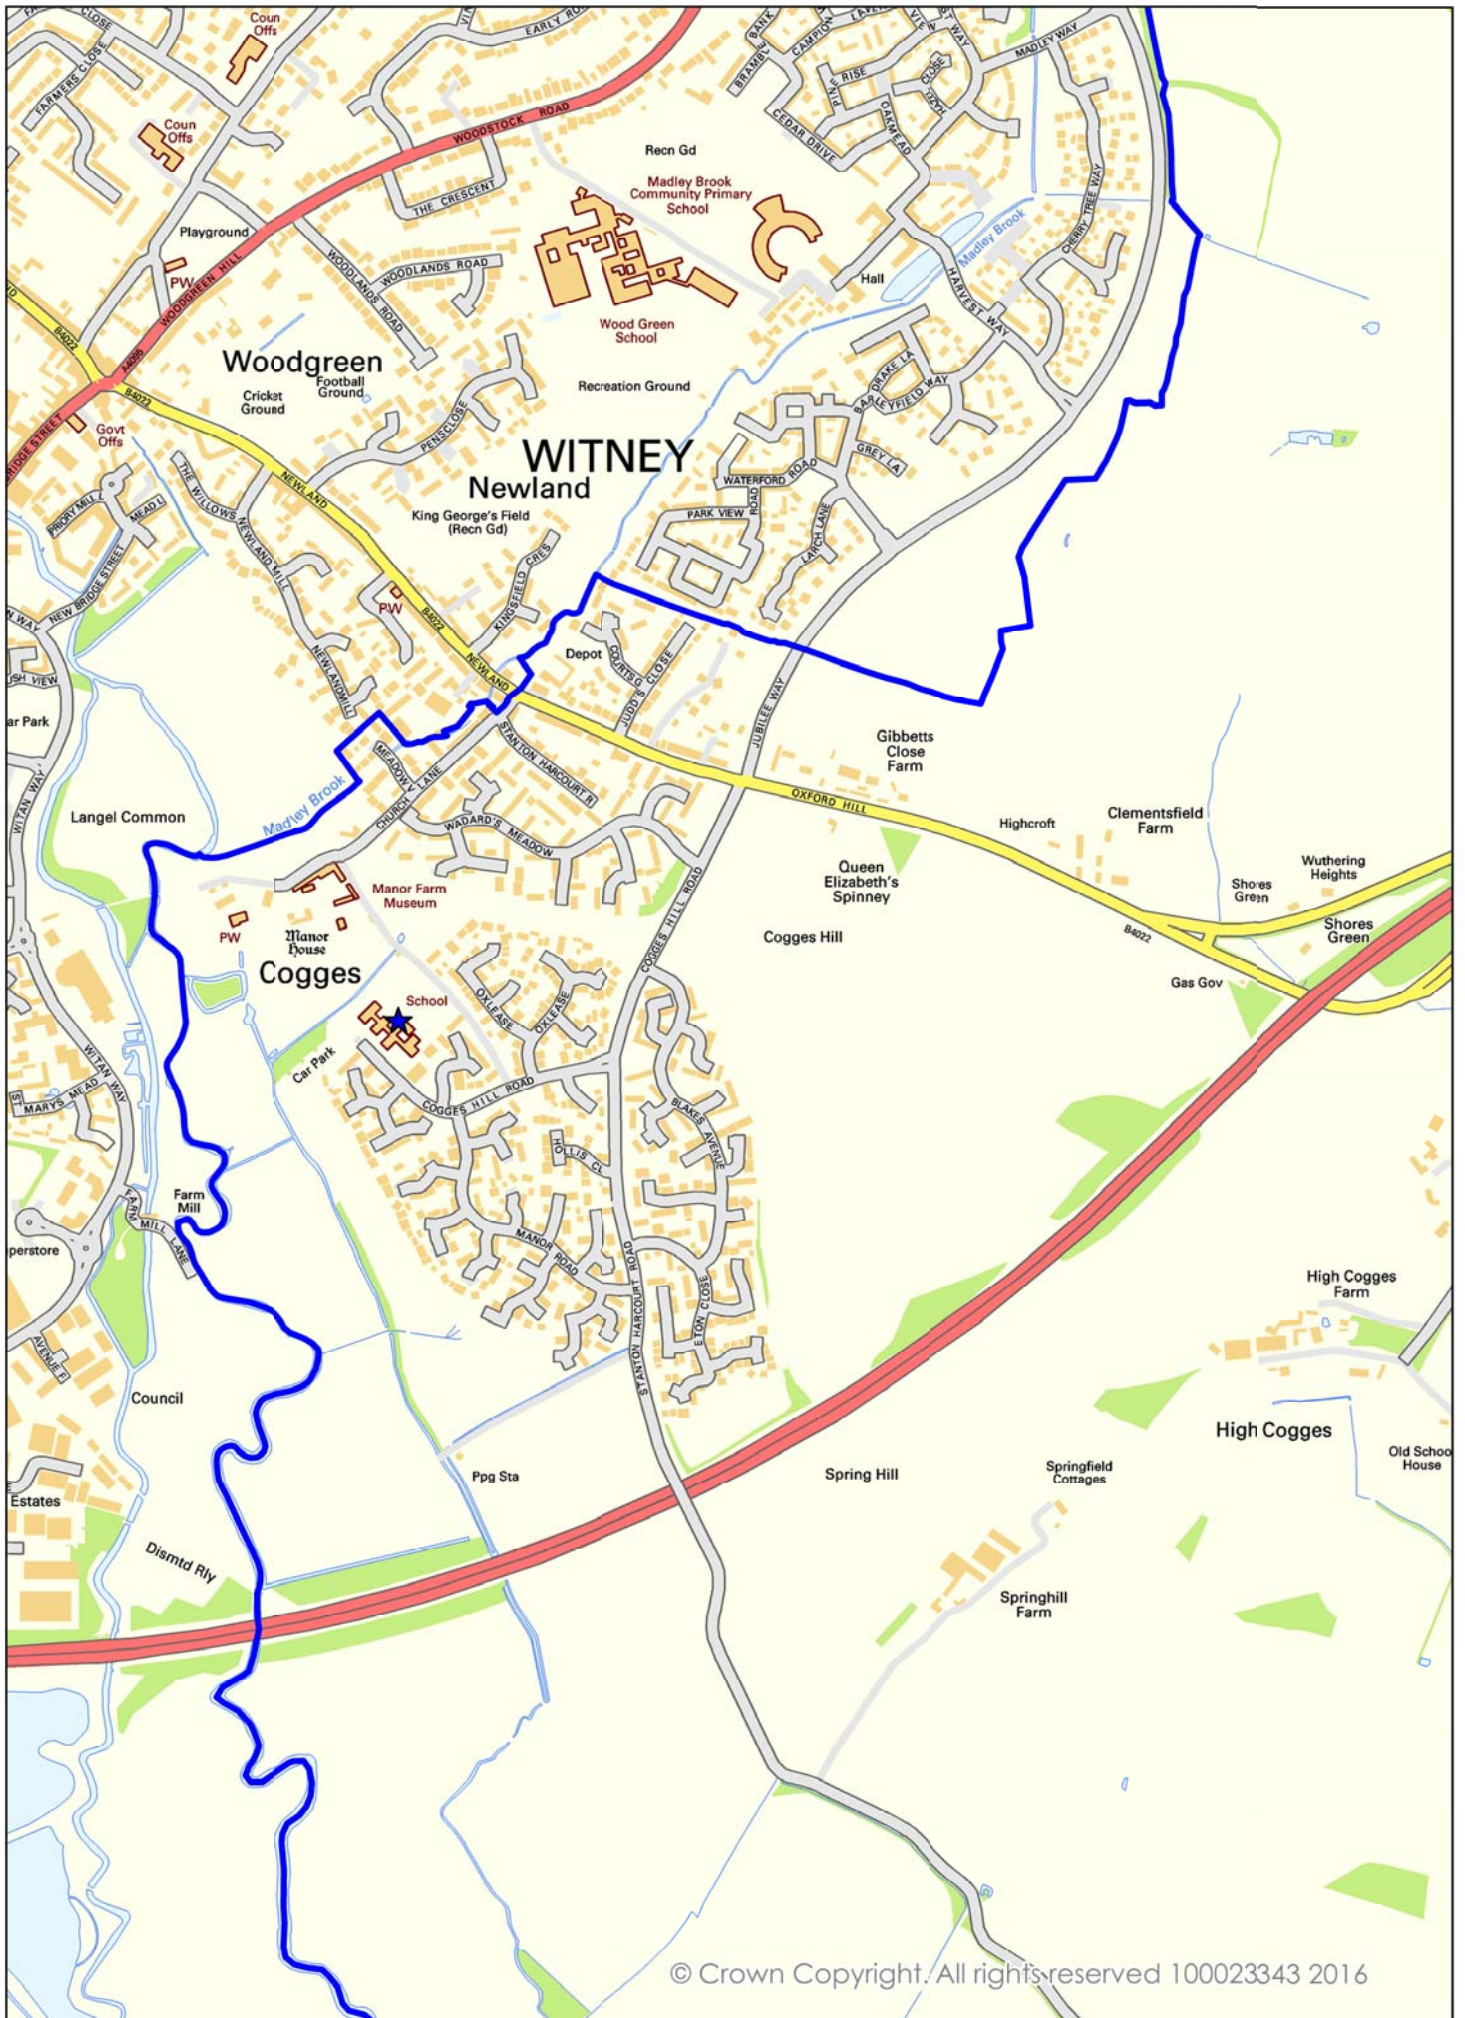

Location and agreed catchment area of The Blake CE Primary School, Cogges, Witney

Location and agreed catchment area (detail in Witney town) of The Blake CE Primary School, Cogges, Witney

APPENDIX 1

The following addresses within the civil parish of South Leigh are postally in Ducklington and are not in the agreed catchment area of The Blake CE Primary School, Cogges, Witney:

Gill Mill (TT Concrete), Standlake Road, Ducklington, OX29 7PP
Gill Mill (Smith & Sons (Bletchington) Ltd), Standlake Road,
Ducklington, OX29 7PP

These addresses are in the designated area of Ducklington CE Primary School.

APPENDIX 2

The following address within the civil parish of South Leigh is postally in Stanton Harcourt and is not in the agreed catchment area of The Blake CE Primary School, Cogges, Witney:

Gill Mill, Tar Road, Stanton Harcourt, OX29 5AN
Tar Farm, Tar Road, Stanton Harcourt, OX29 5AL
Tar Farm Cottages, Tar Road, Stanton Harcourt, OX29 5AL