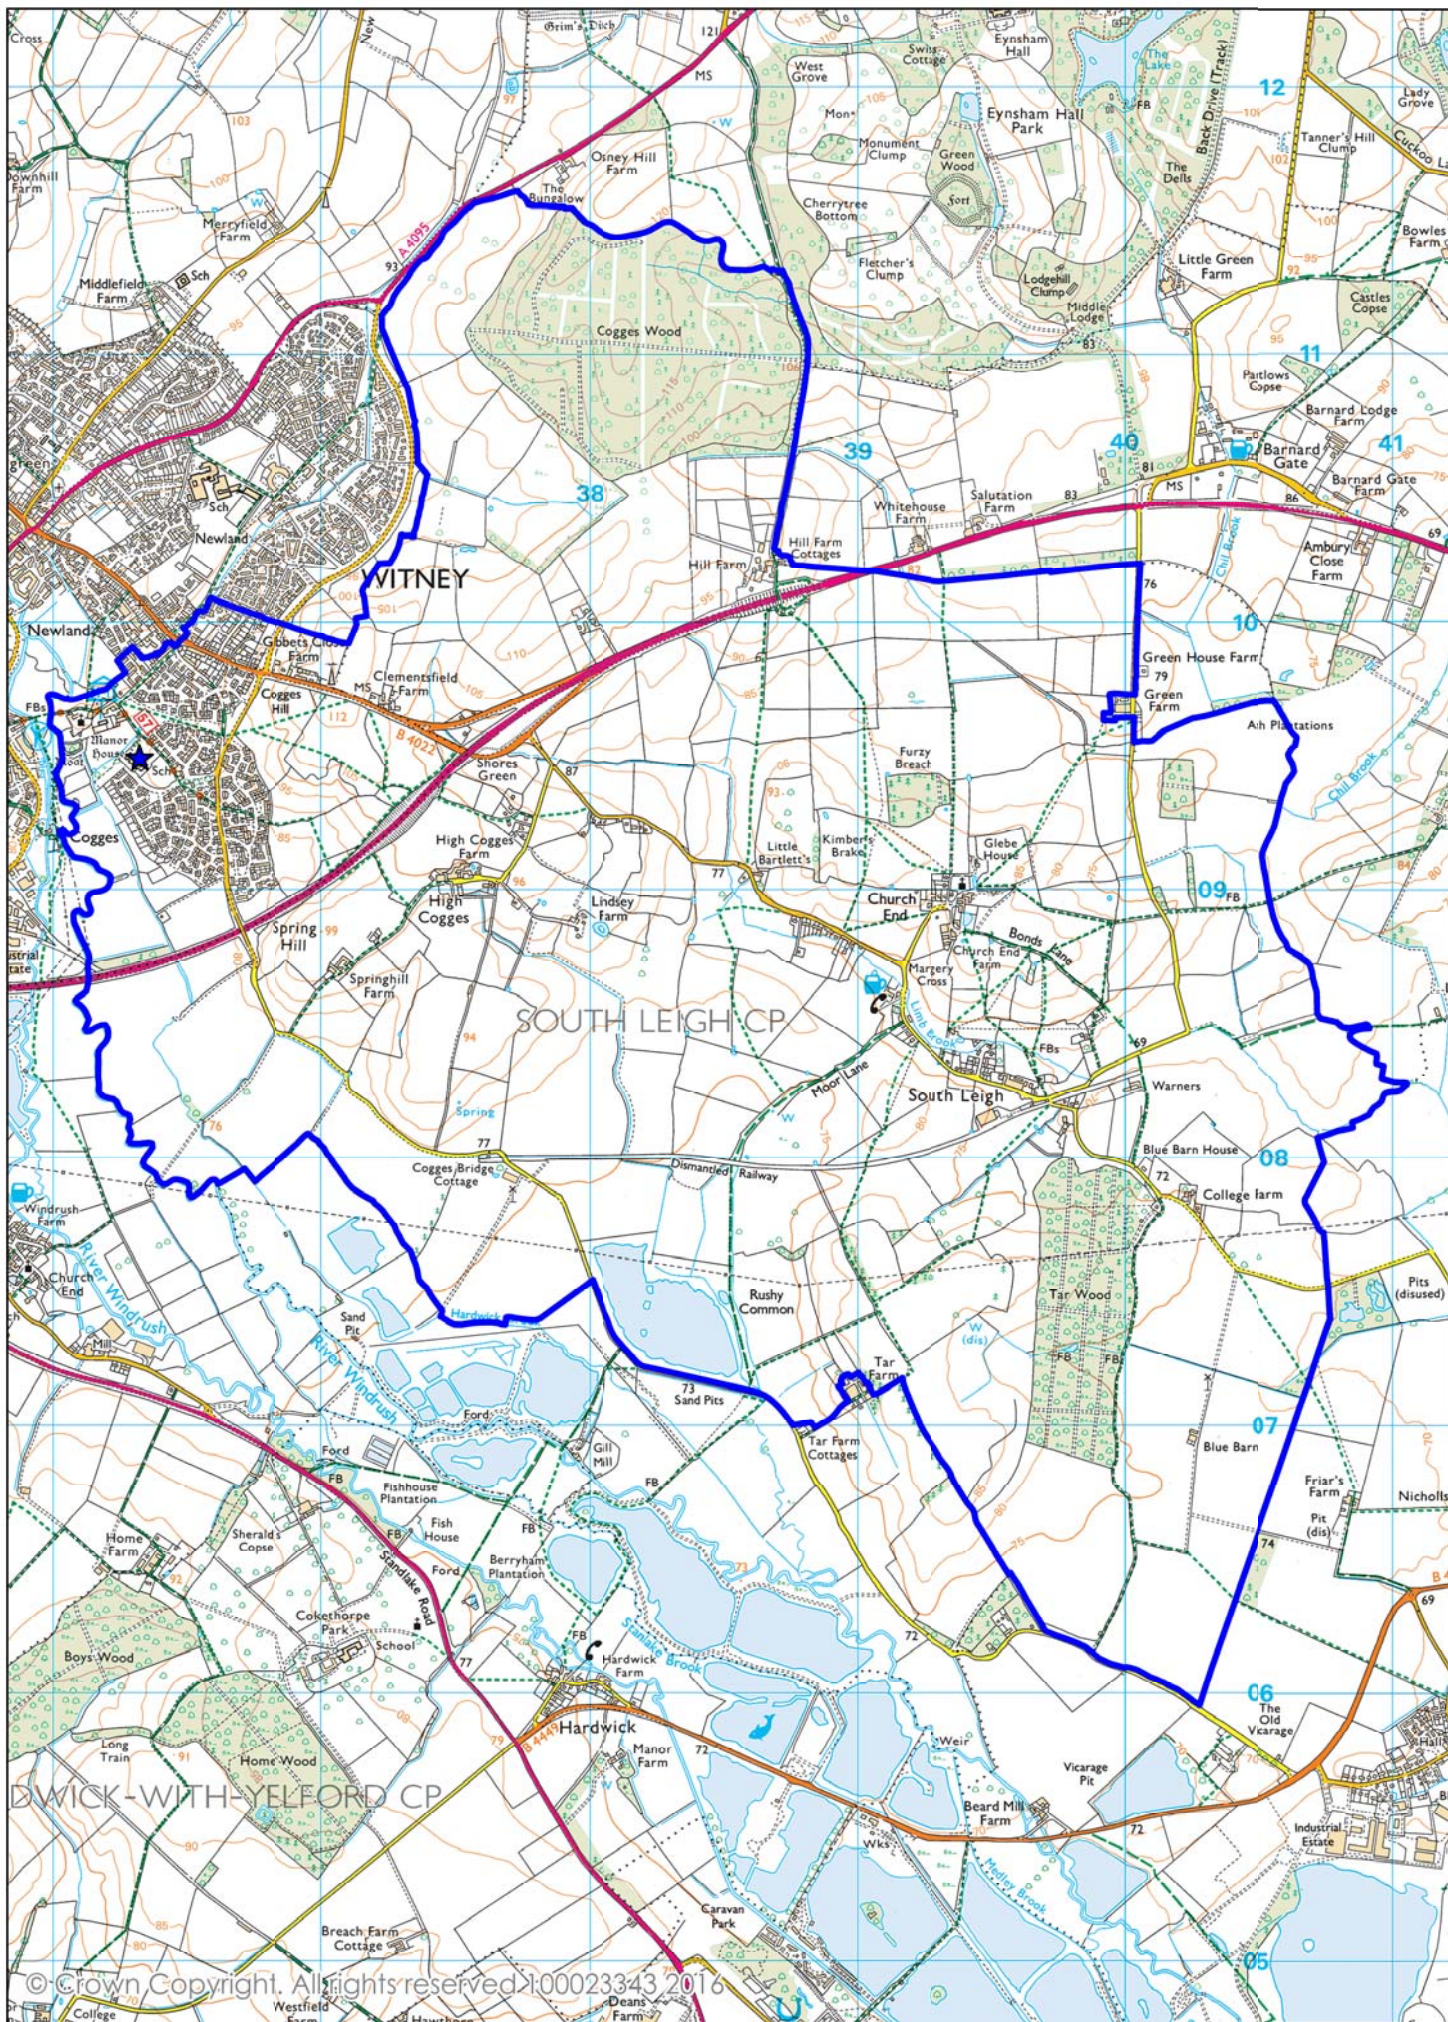

Location and agreed catchment area of The Blake CE Primary School, Cogges, Witney

Location and agreed catchment area (detail in Witney town) of The Blake CE Primary School, Cogges, Witney

APPENDIX 1

The following addresses within the civil parish of South Leigh are postally in Ducklington and are not in the agreed catchment area of The Blake CE Primary School, Cogges, Witney:

Gill Mill (TT Concrete), Standlake Road, Ducklington, OX29 7PP
Gill Mill (Smith & Sons (Bletchington) Ltd), Standlake Road,
Ducklington, OX29 7PP

These addresses are in the designated area of Ducklington CE Primary School.

APPENDIX 2

The following address within the civil parish of South Leigh is postally in Stanton Harcourt and is not in the agreed catchment area of The Blake CE Primary School, Cogges, Witney:

Gill Mill, Tar Road, Stanton Harcourt, OX29 5AN
Tar Farm, Tar Road, Stanton Harcourt, OX29 5AL
Tar Farm Cottages, Tar Road, Stanton Harcourt, OX29 5AL