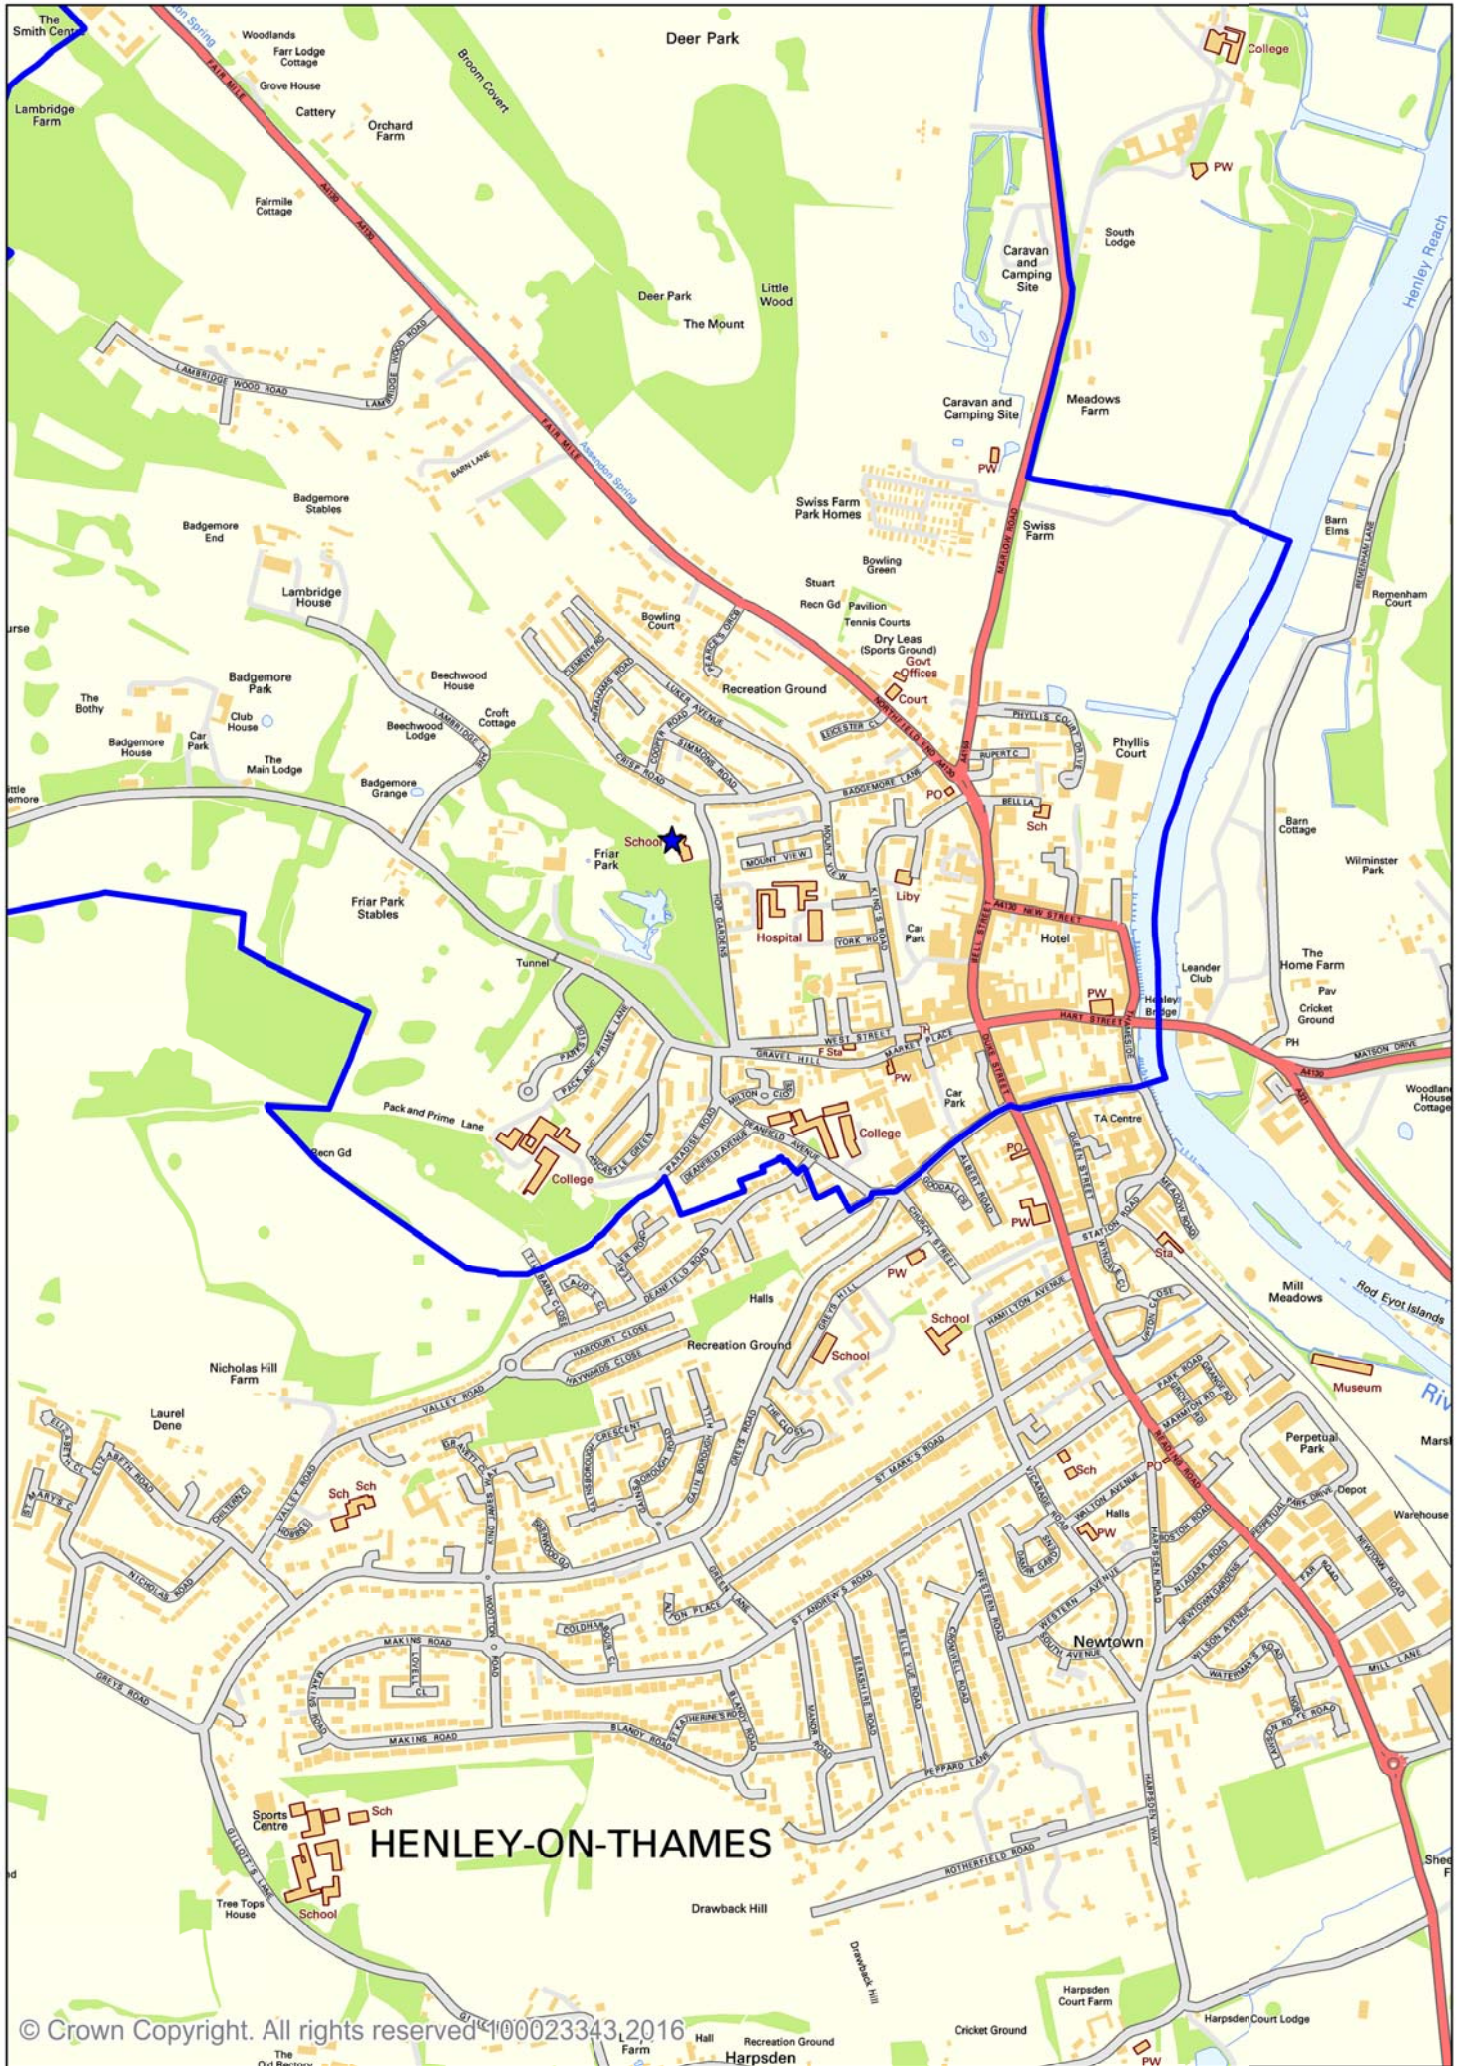

Location and Designated Area of Badgemore Primary School, Henley-on-Thames until 31 August 2017

# Location and Designated Area (Detail) of Badgemore Primary School, Henley-on-Thames until 31 August 2107

# Location and Designated Area (Detail) of Badgemore Primary School, Henley-on-Thames from 1 September 2017

Location and Designated Area of Badgemore Primary School, Henley-on-Thames from 1 September 2017