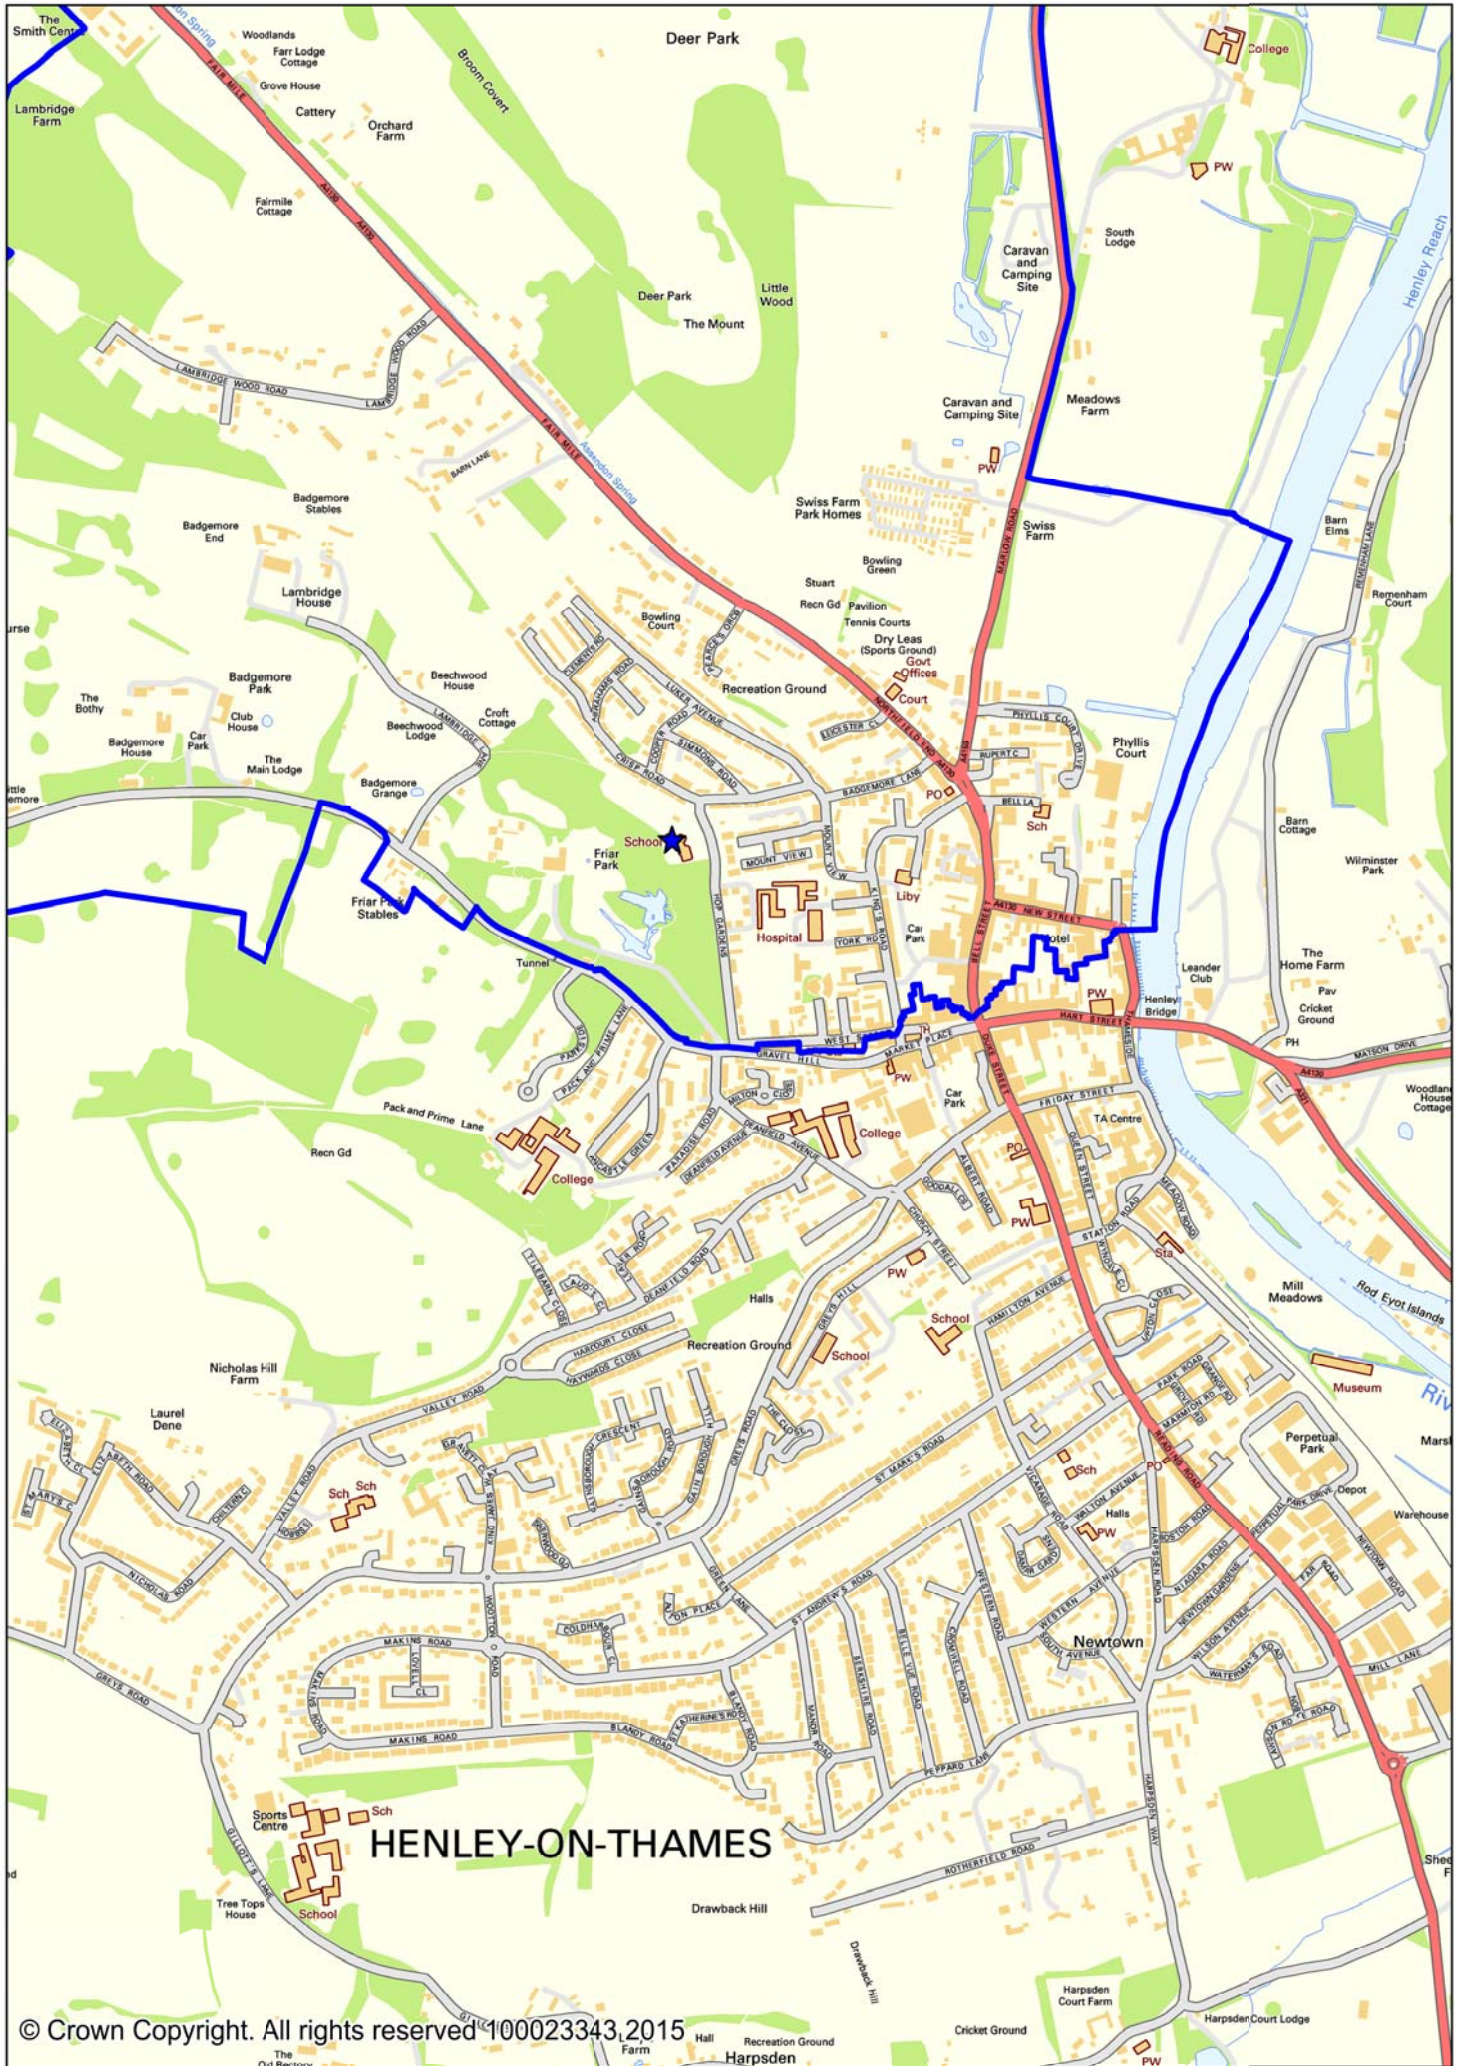

Location and Designated Area of Badgemore Primary School, Henley-on-Thames until 31 August 2017

# Location and Designated Area (Detail) of Badgemore Primary School, Henley-on-Thames until 31 August 2107

# Location and Designated Area (Detail) of Badgemore Primary School, Henley-on-Thames from 1 September 2017

Location and Designated Area of Badgemore Primary School, Henley-on-Thames from 1 September 2017