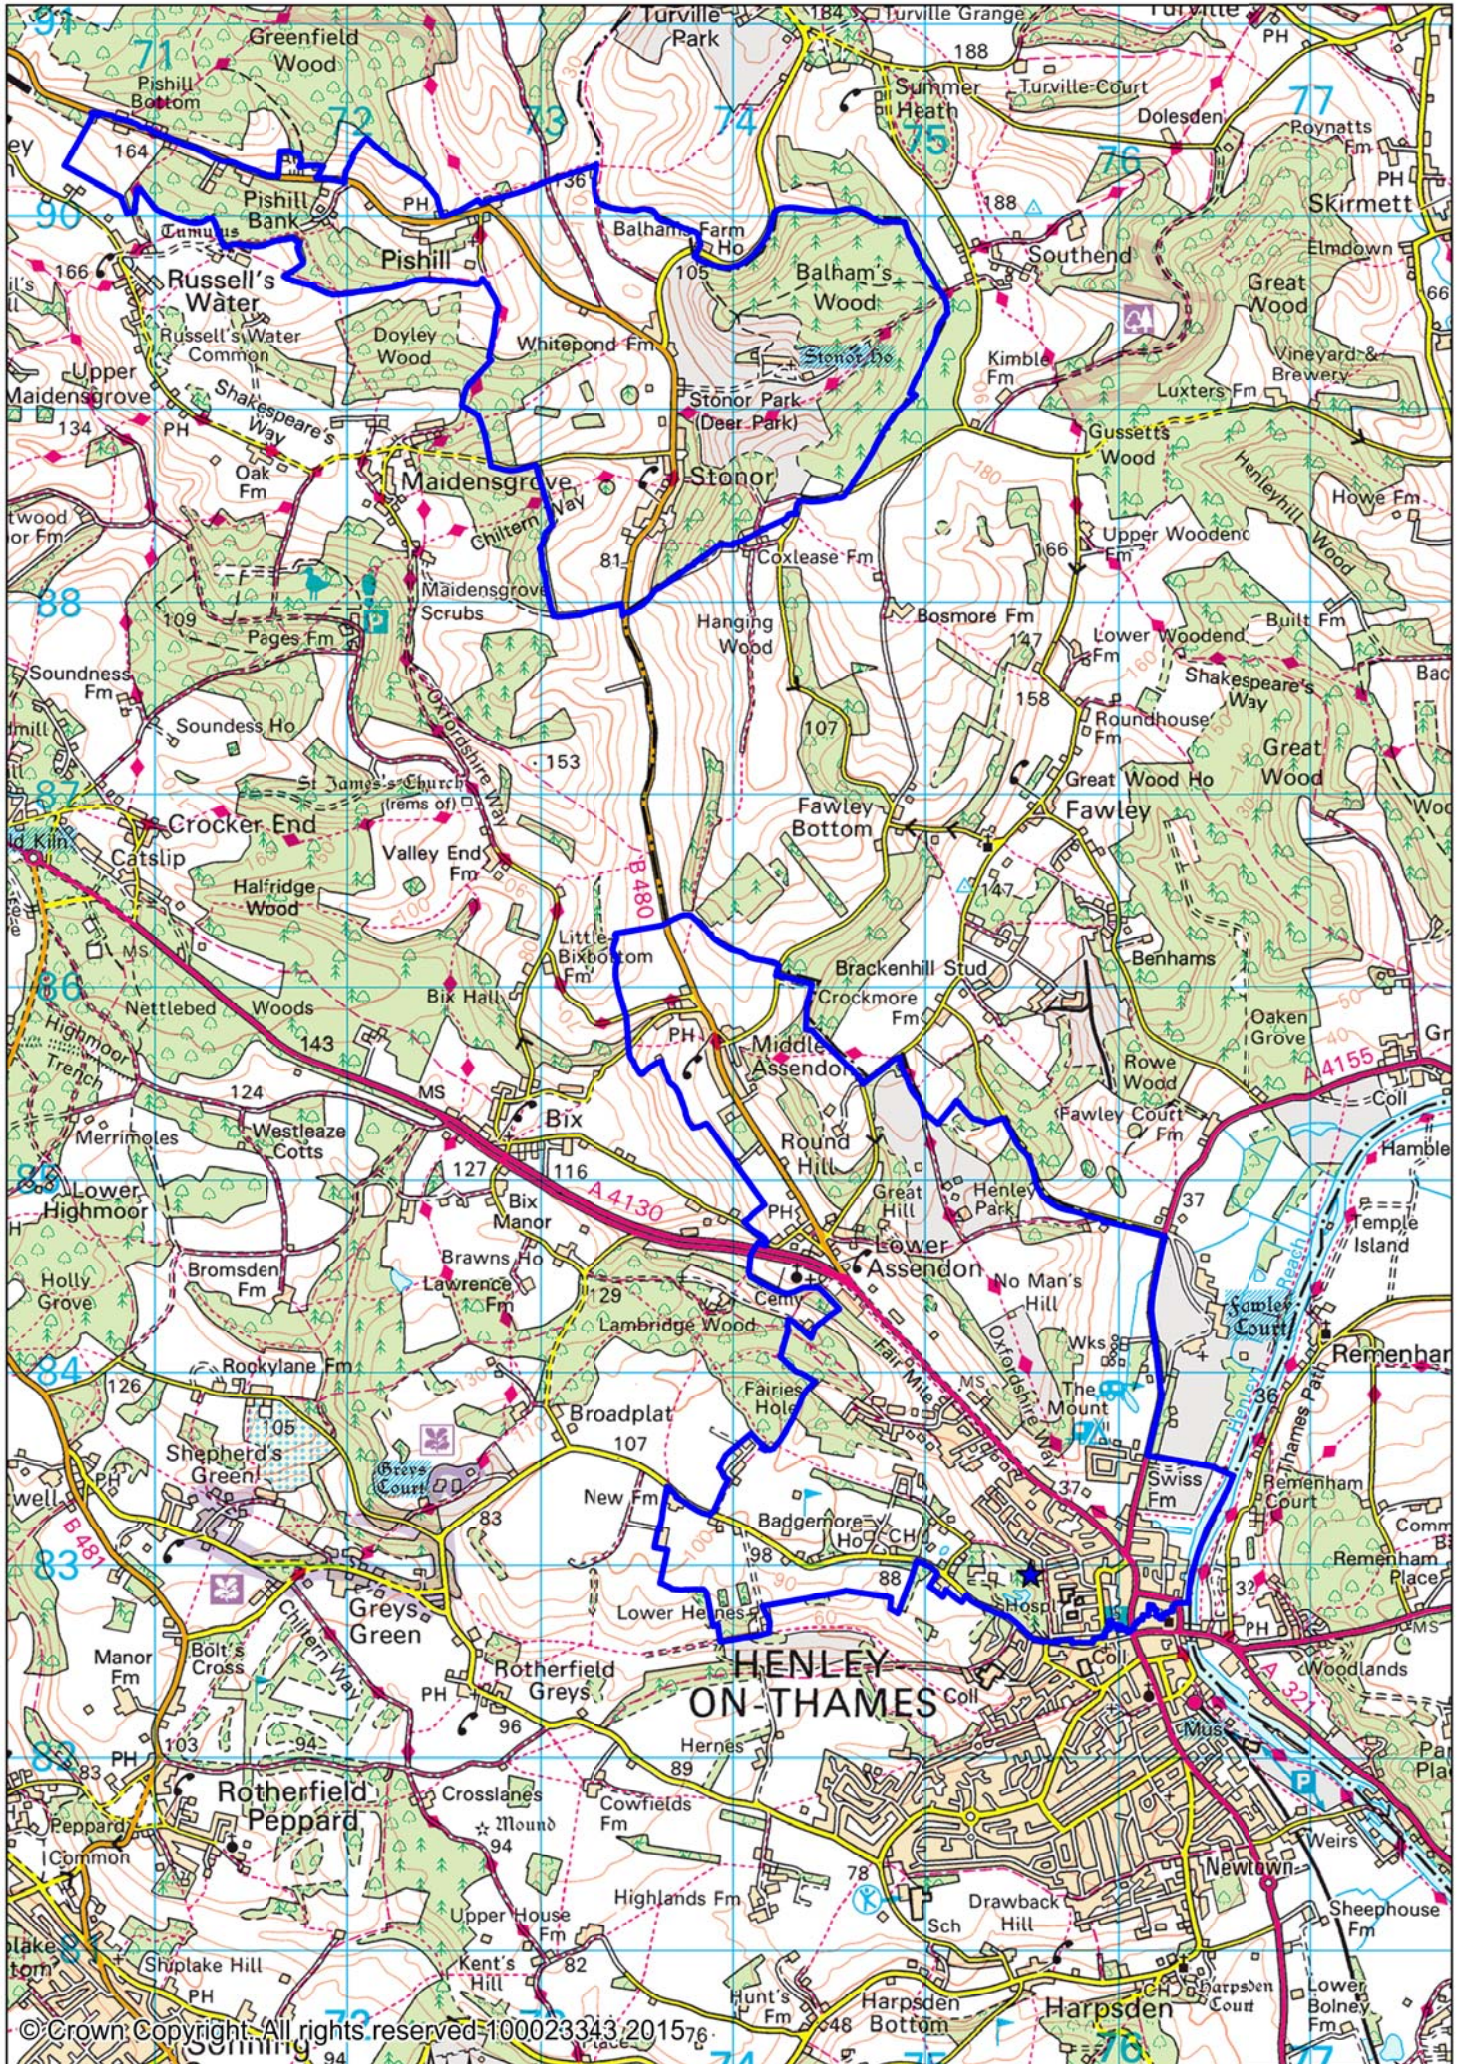

Location and Designated Area of Badgemore Primary School, Henley-on-Thames until 31 August 2017

# Location and Designated Area (Detail) of Badgemore Primary School, Henley-on-Thames until 31 August 2107

# Location and Designated Area (Detail) of Badgemore Primary School, Henley-on-Thames from 1 September 2017

Location and Designated Area of Badgemore Primary School, Henley-on-Thames from 1 September 2017