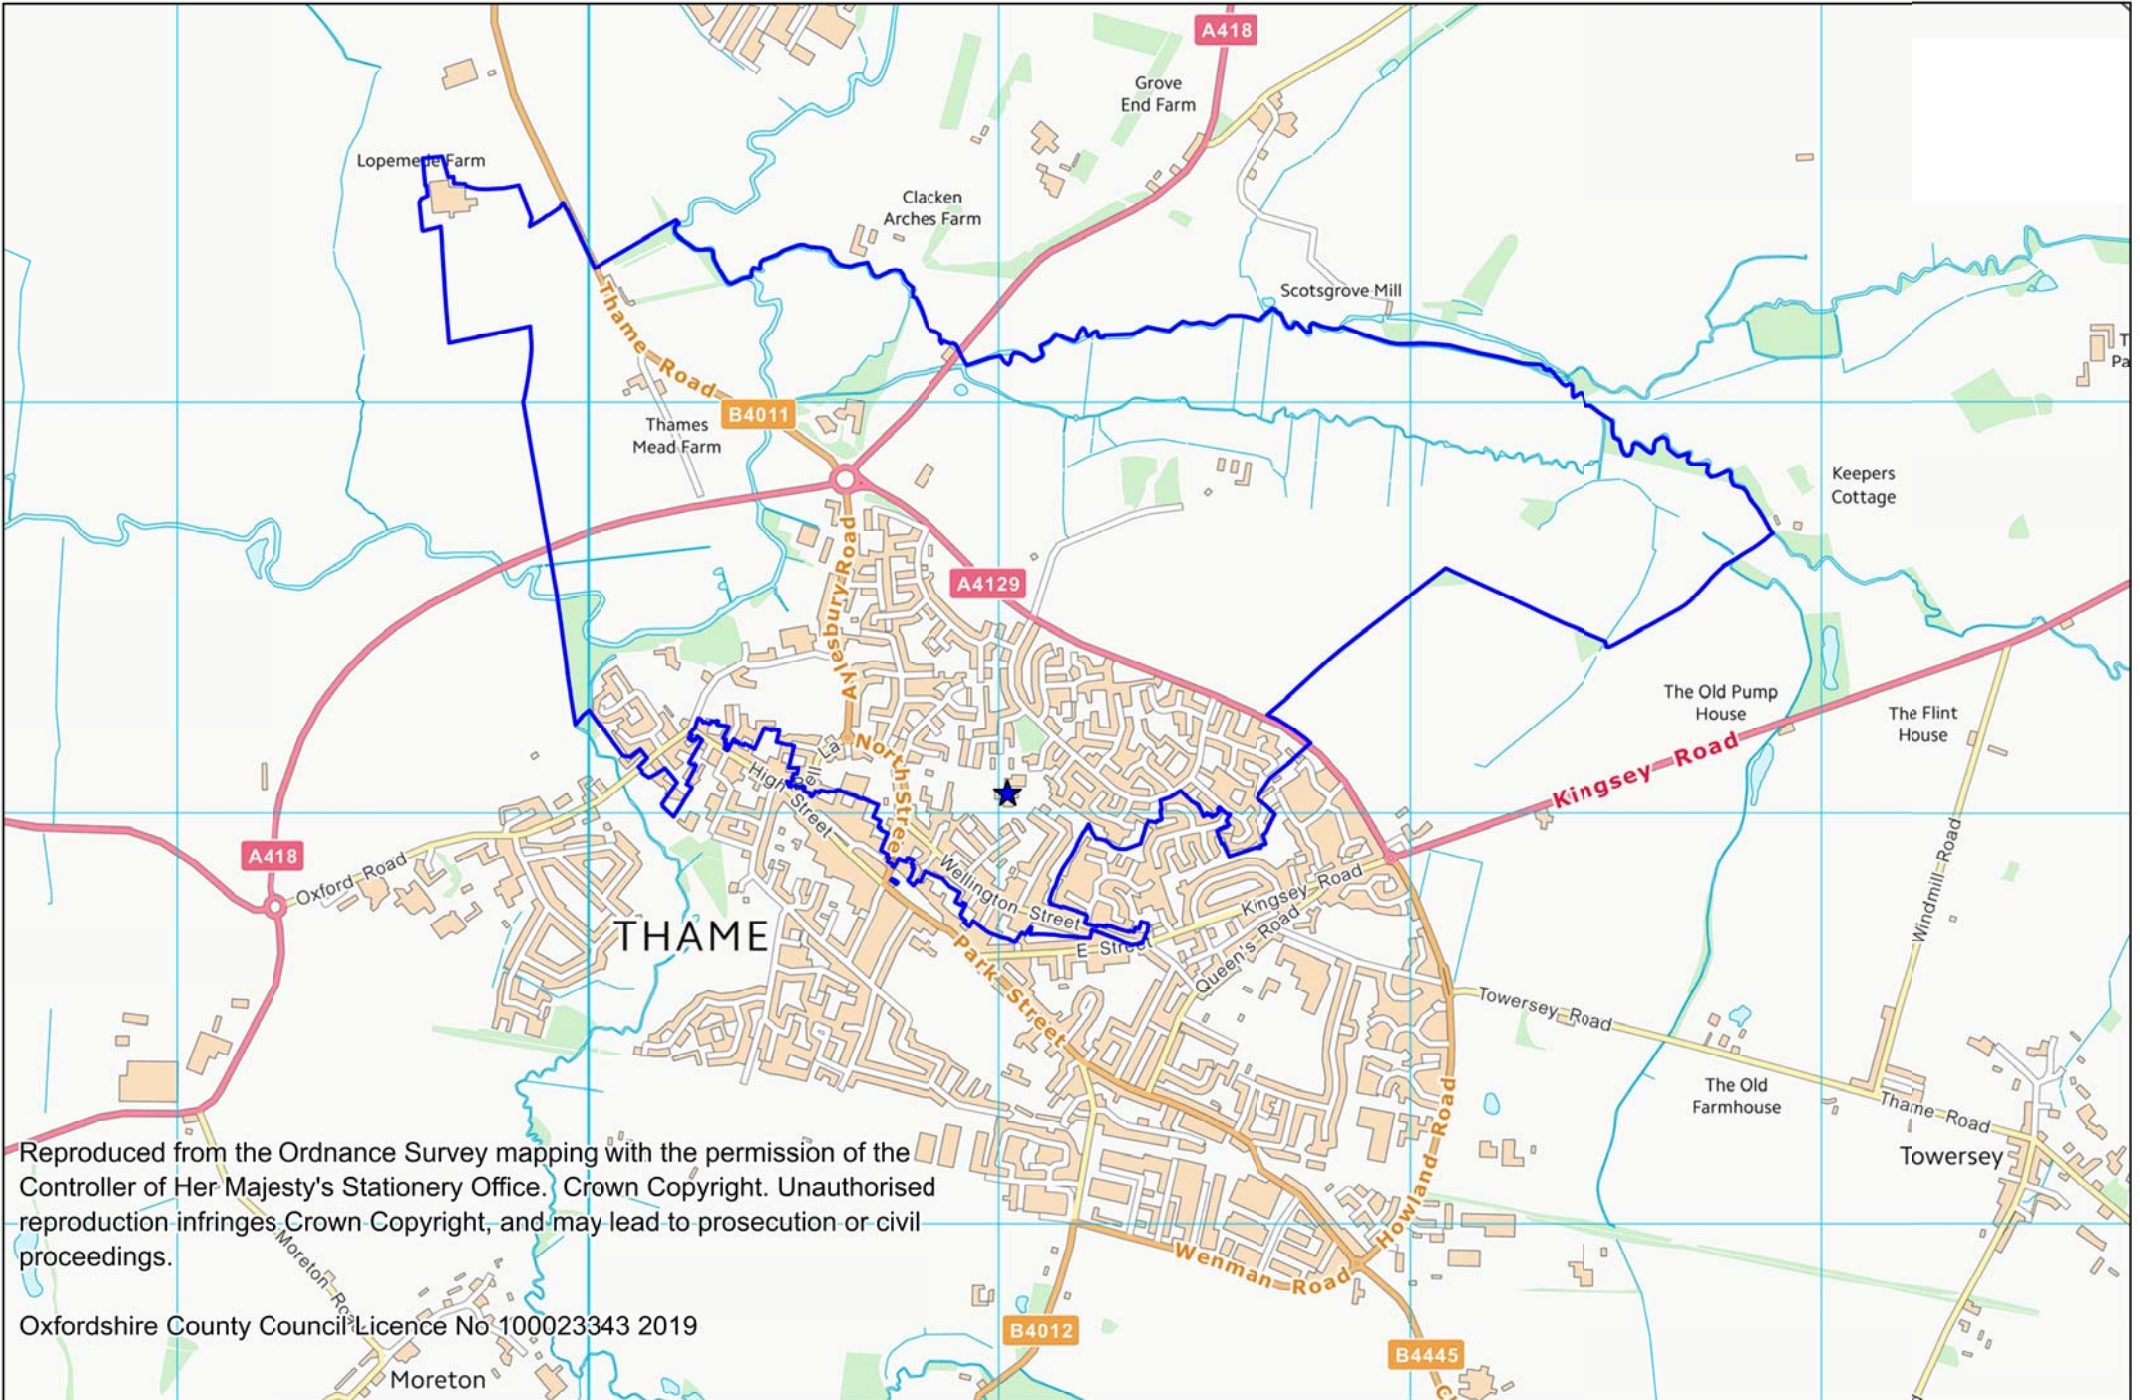

Current Designated Area of Barley Hill Primary School until 31 August 2021

Reproduced from the Ordnance Survey mapping with the permission of the Controller of Her Majesty's Stationery Office. Crown Copyright. Unauthorised reproduction infringes Crown Copyright, and may lead to prosecution or civil proceedings.

Oxfordshire County Council Licence No 100023343 2019

Location and new designated area of Barley Hill Primary School from 1 September 2021

Reproduced from the Ordnance Survey mapping with the permission of the Controller of Her Majesty's Stationery Office. Crown Copyright. Unauthorised reproduction infringes Crown Copyright, and may lead to prosecution or civil proceedings.