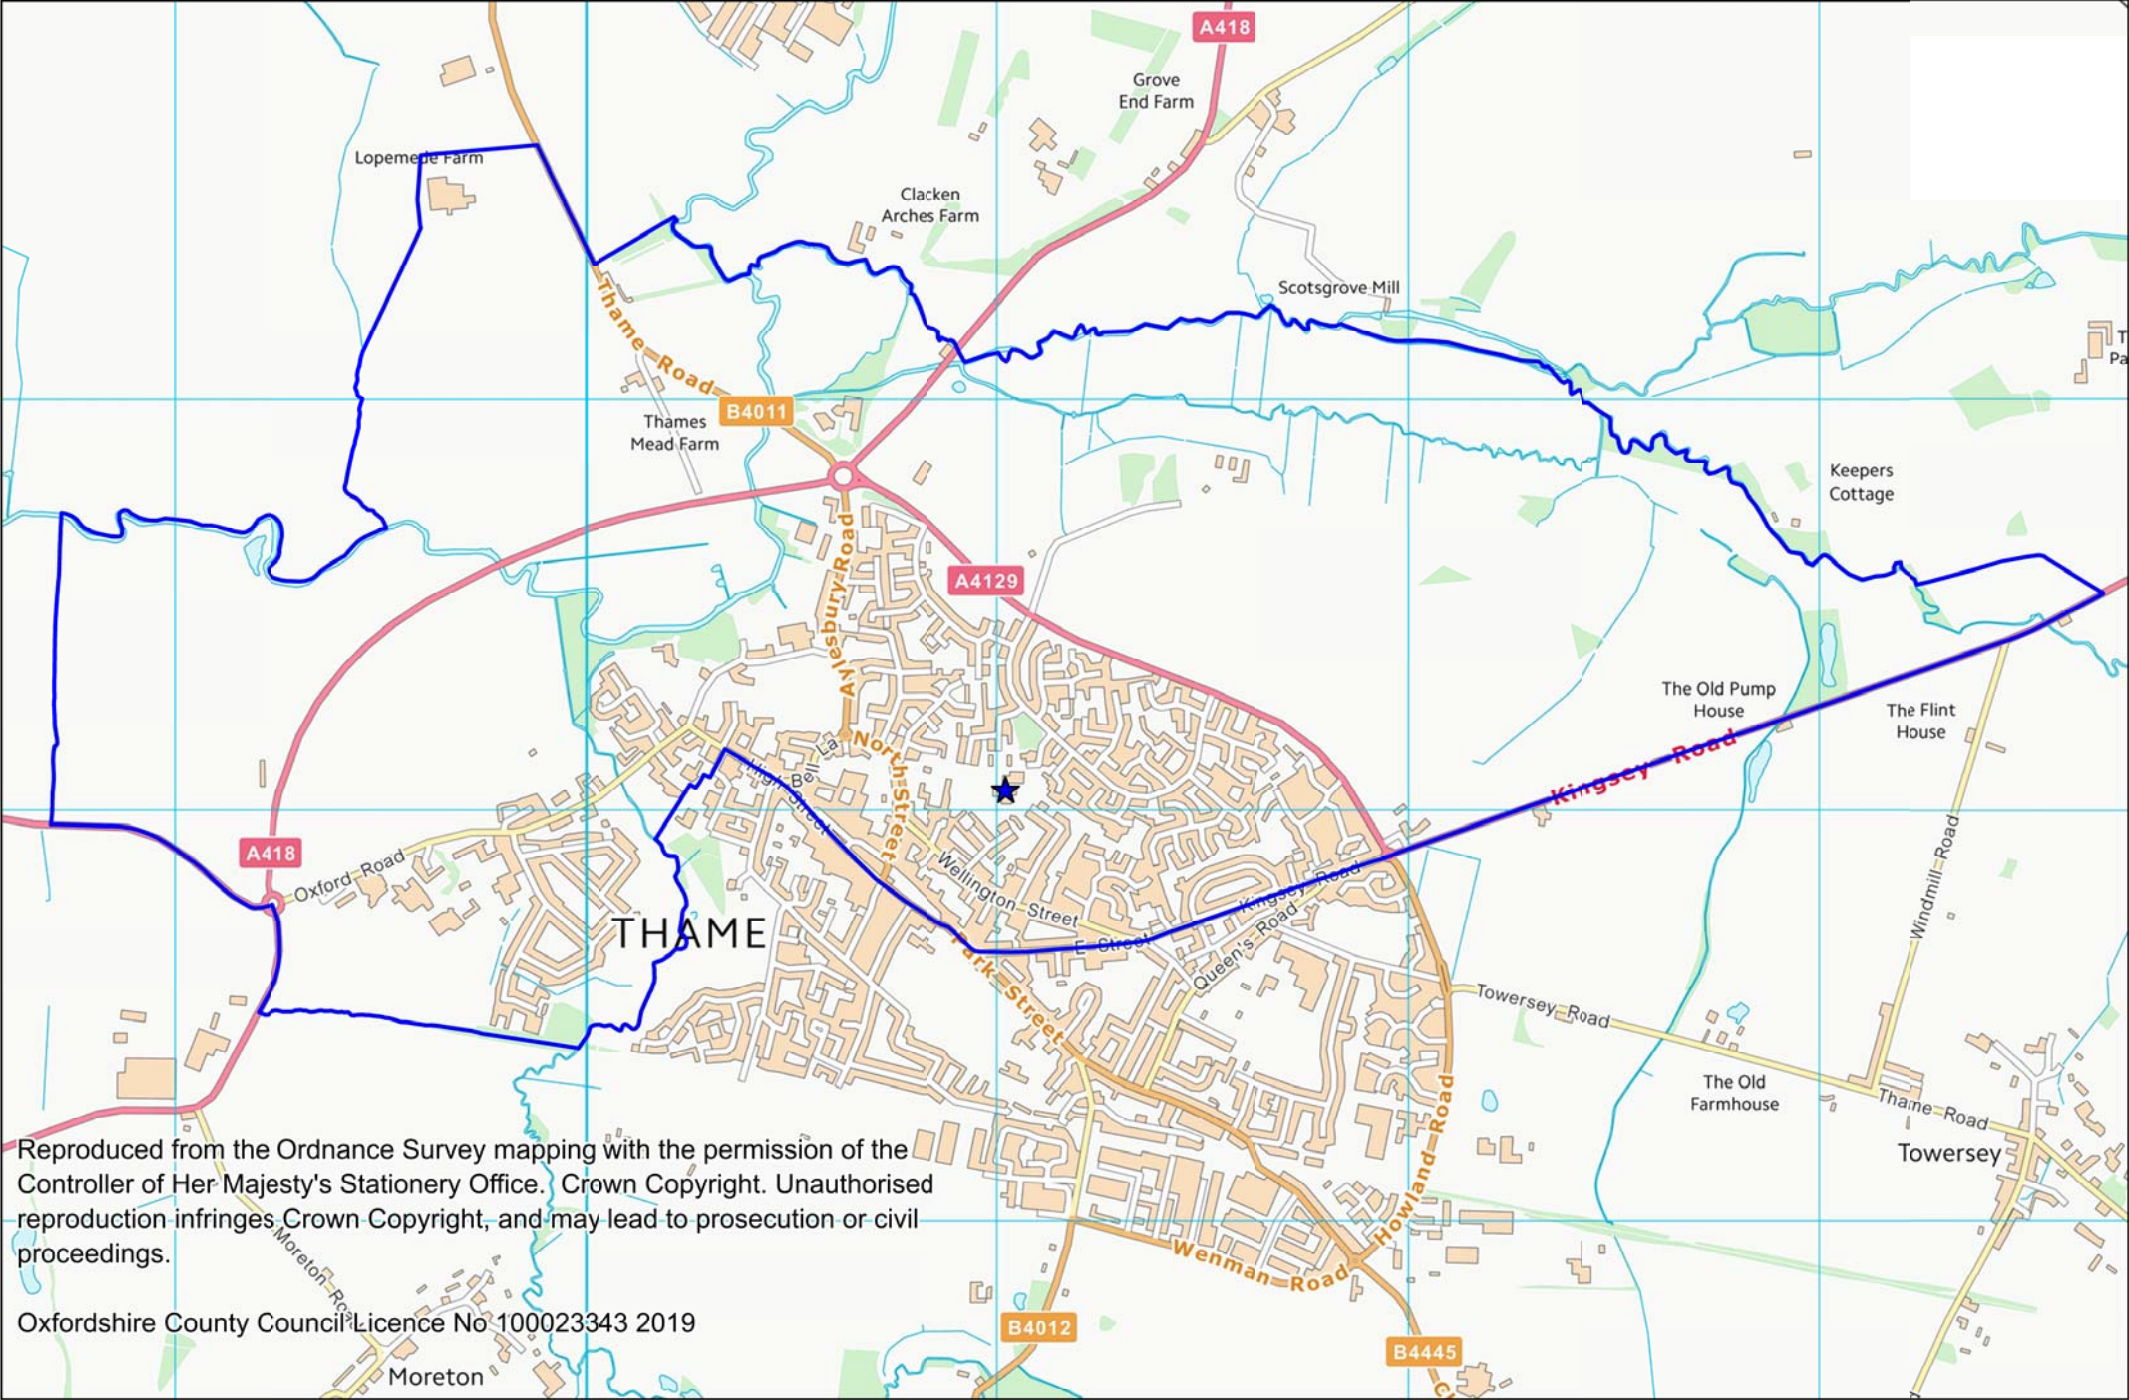

Current Designated Area of Barley Hill Primary School until 31 August 2021

Reproduced from the Ordnance Survey mapping with the permission of the Controller of Her Majesty's Stationery Office. Crown Copyright. Unauthorised reproduction infringes Crown Copyright, and may lead to prosecution or civil proceedings.

Oxfordshire County Council Licence No 100023343 2019

Location and new designated area of Barley Hill Primary School from 1 September 2021

Reproduced from the Ordnance Survey mapping with the permission of the Controller of Her Majesty's Stationery Office. Crown Copyright. Unauthorised reproduction infringes Crown Copyright, and may lead to prosecution or civil proceedings.