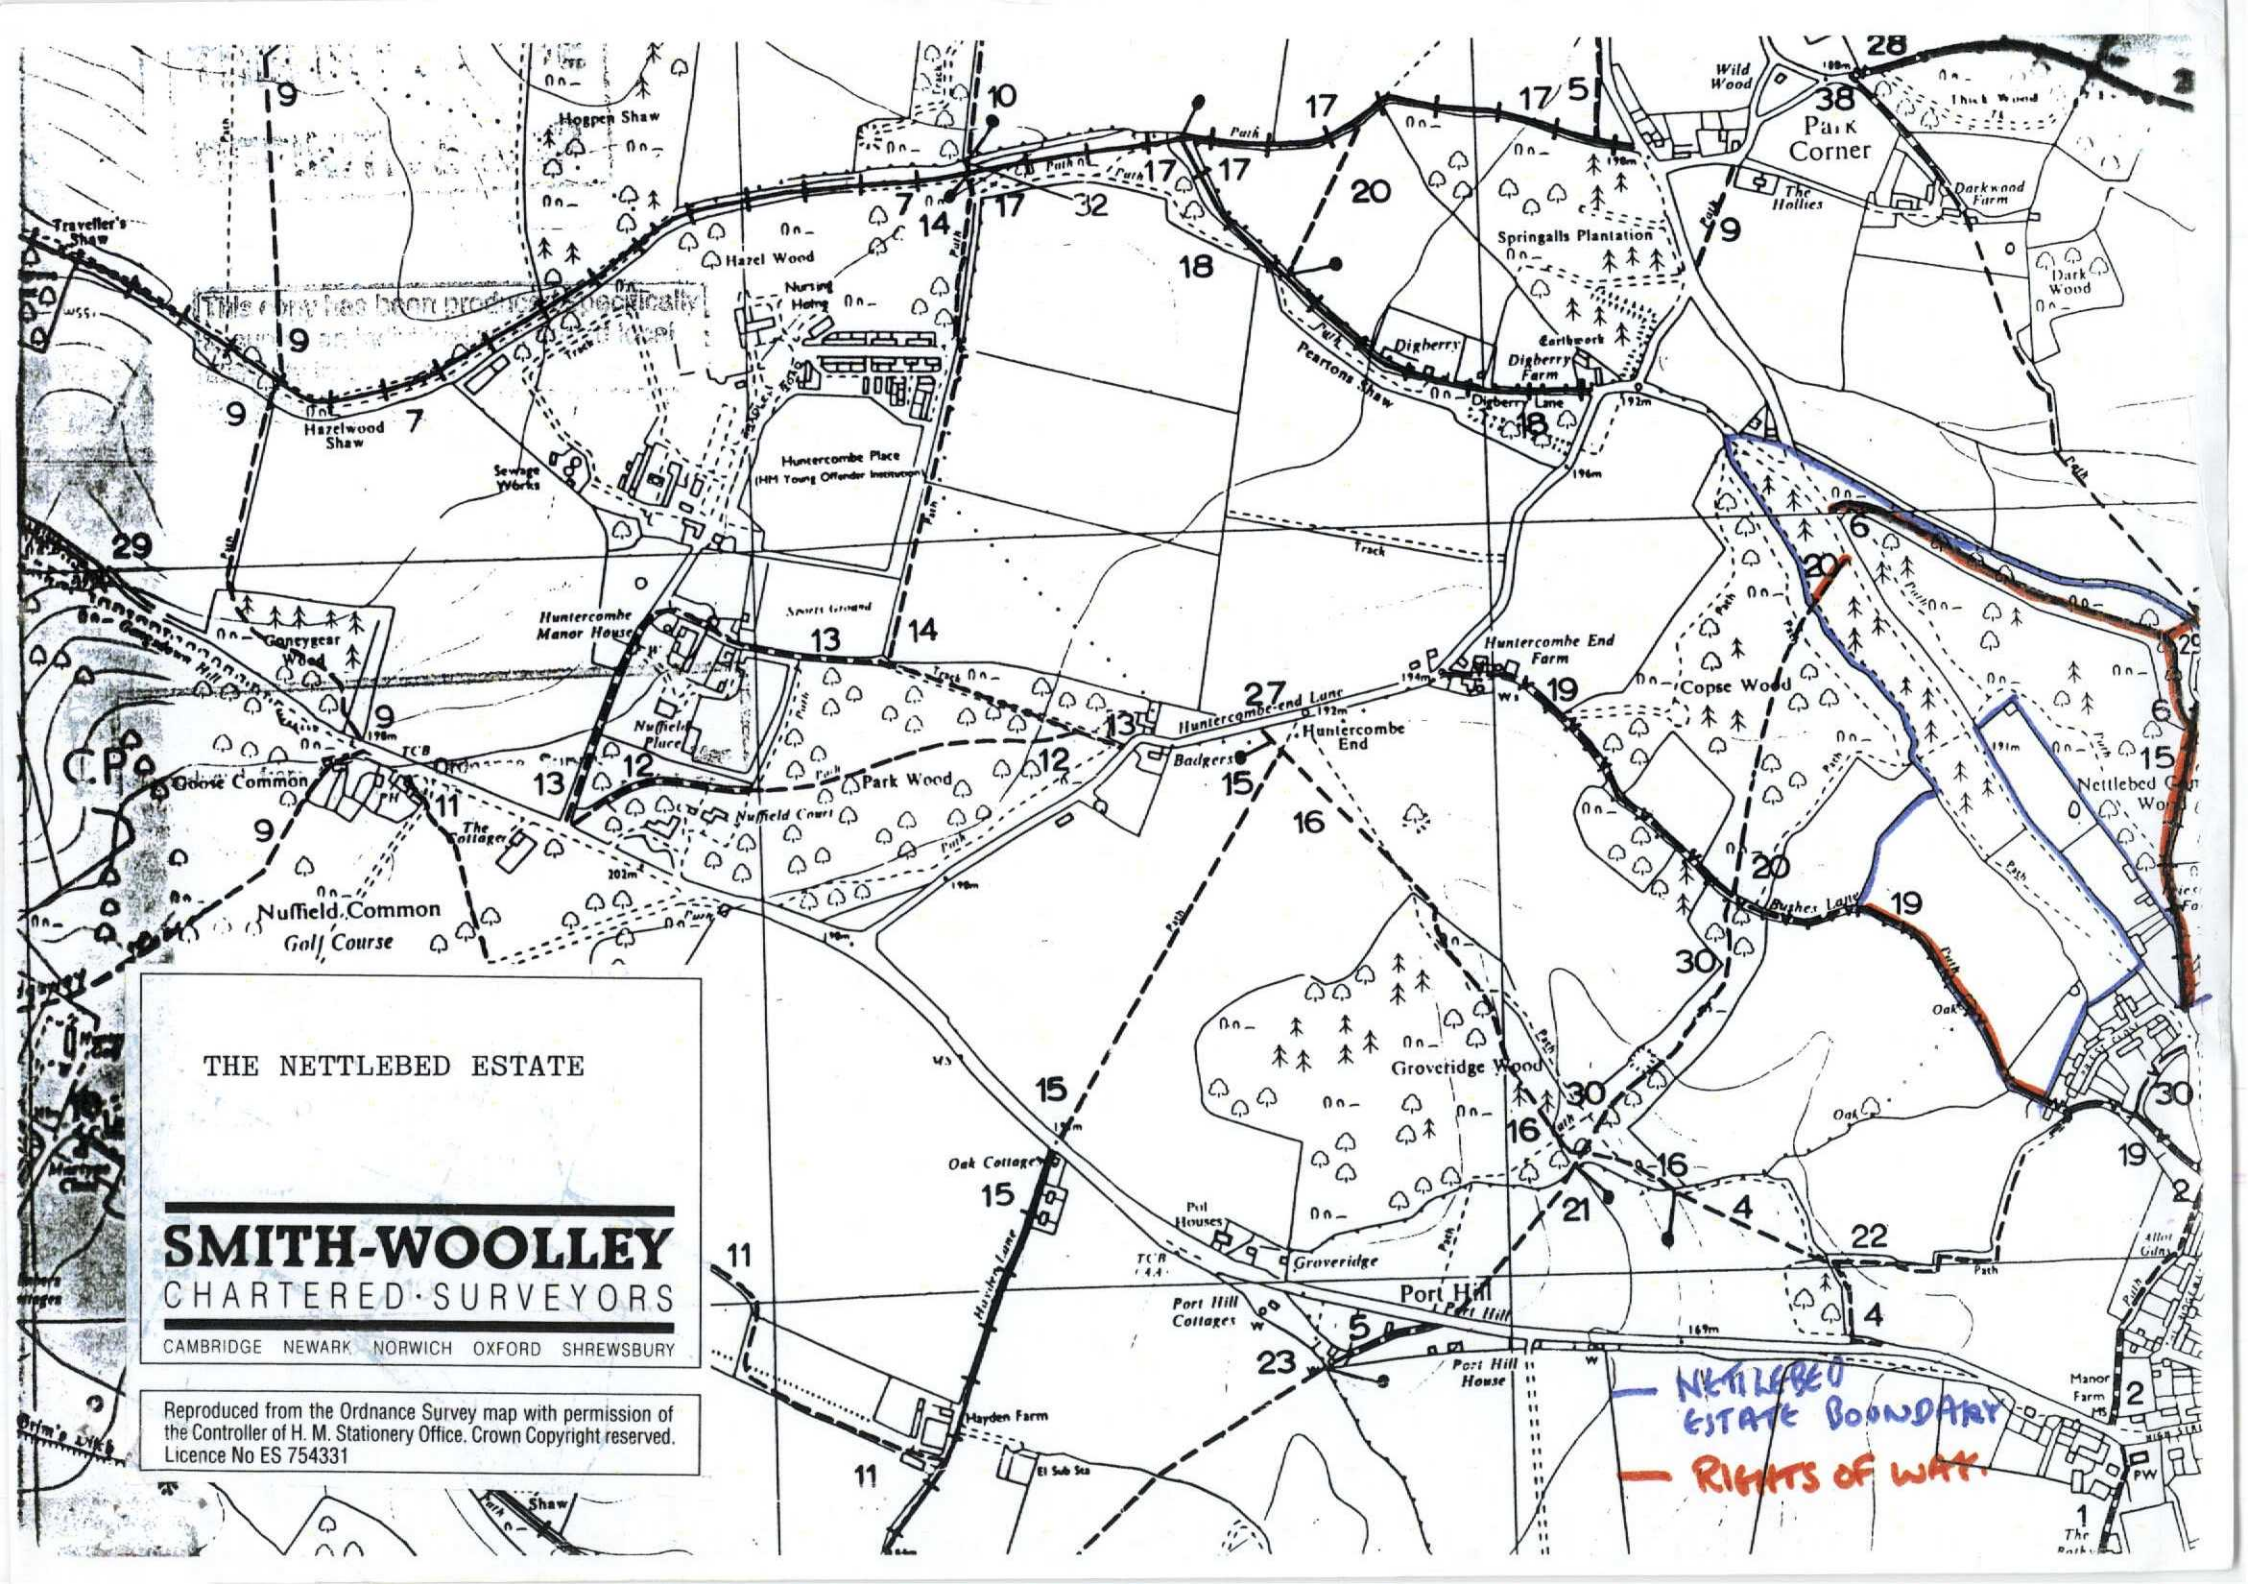

THE NETTLEBED ESTATE

**SMITH-WOOLLEY**  
CHARTERED SURVEYORS

CAMBRIDGE NEWARK NORWICH OXFORD SHREWSBURY

Reproduced from the Ordnance Survey map with permission of the Controller of H. M. Stationery Office. Crown Copyright reserved. Licence No ES 754331

NETTLEBED  
ESTATE BOUNDARY  
— RIGHTS OF WAY