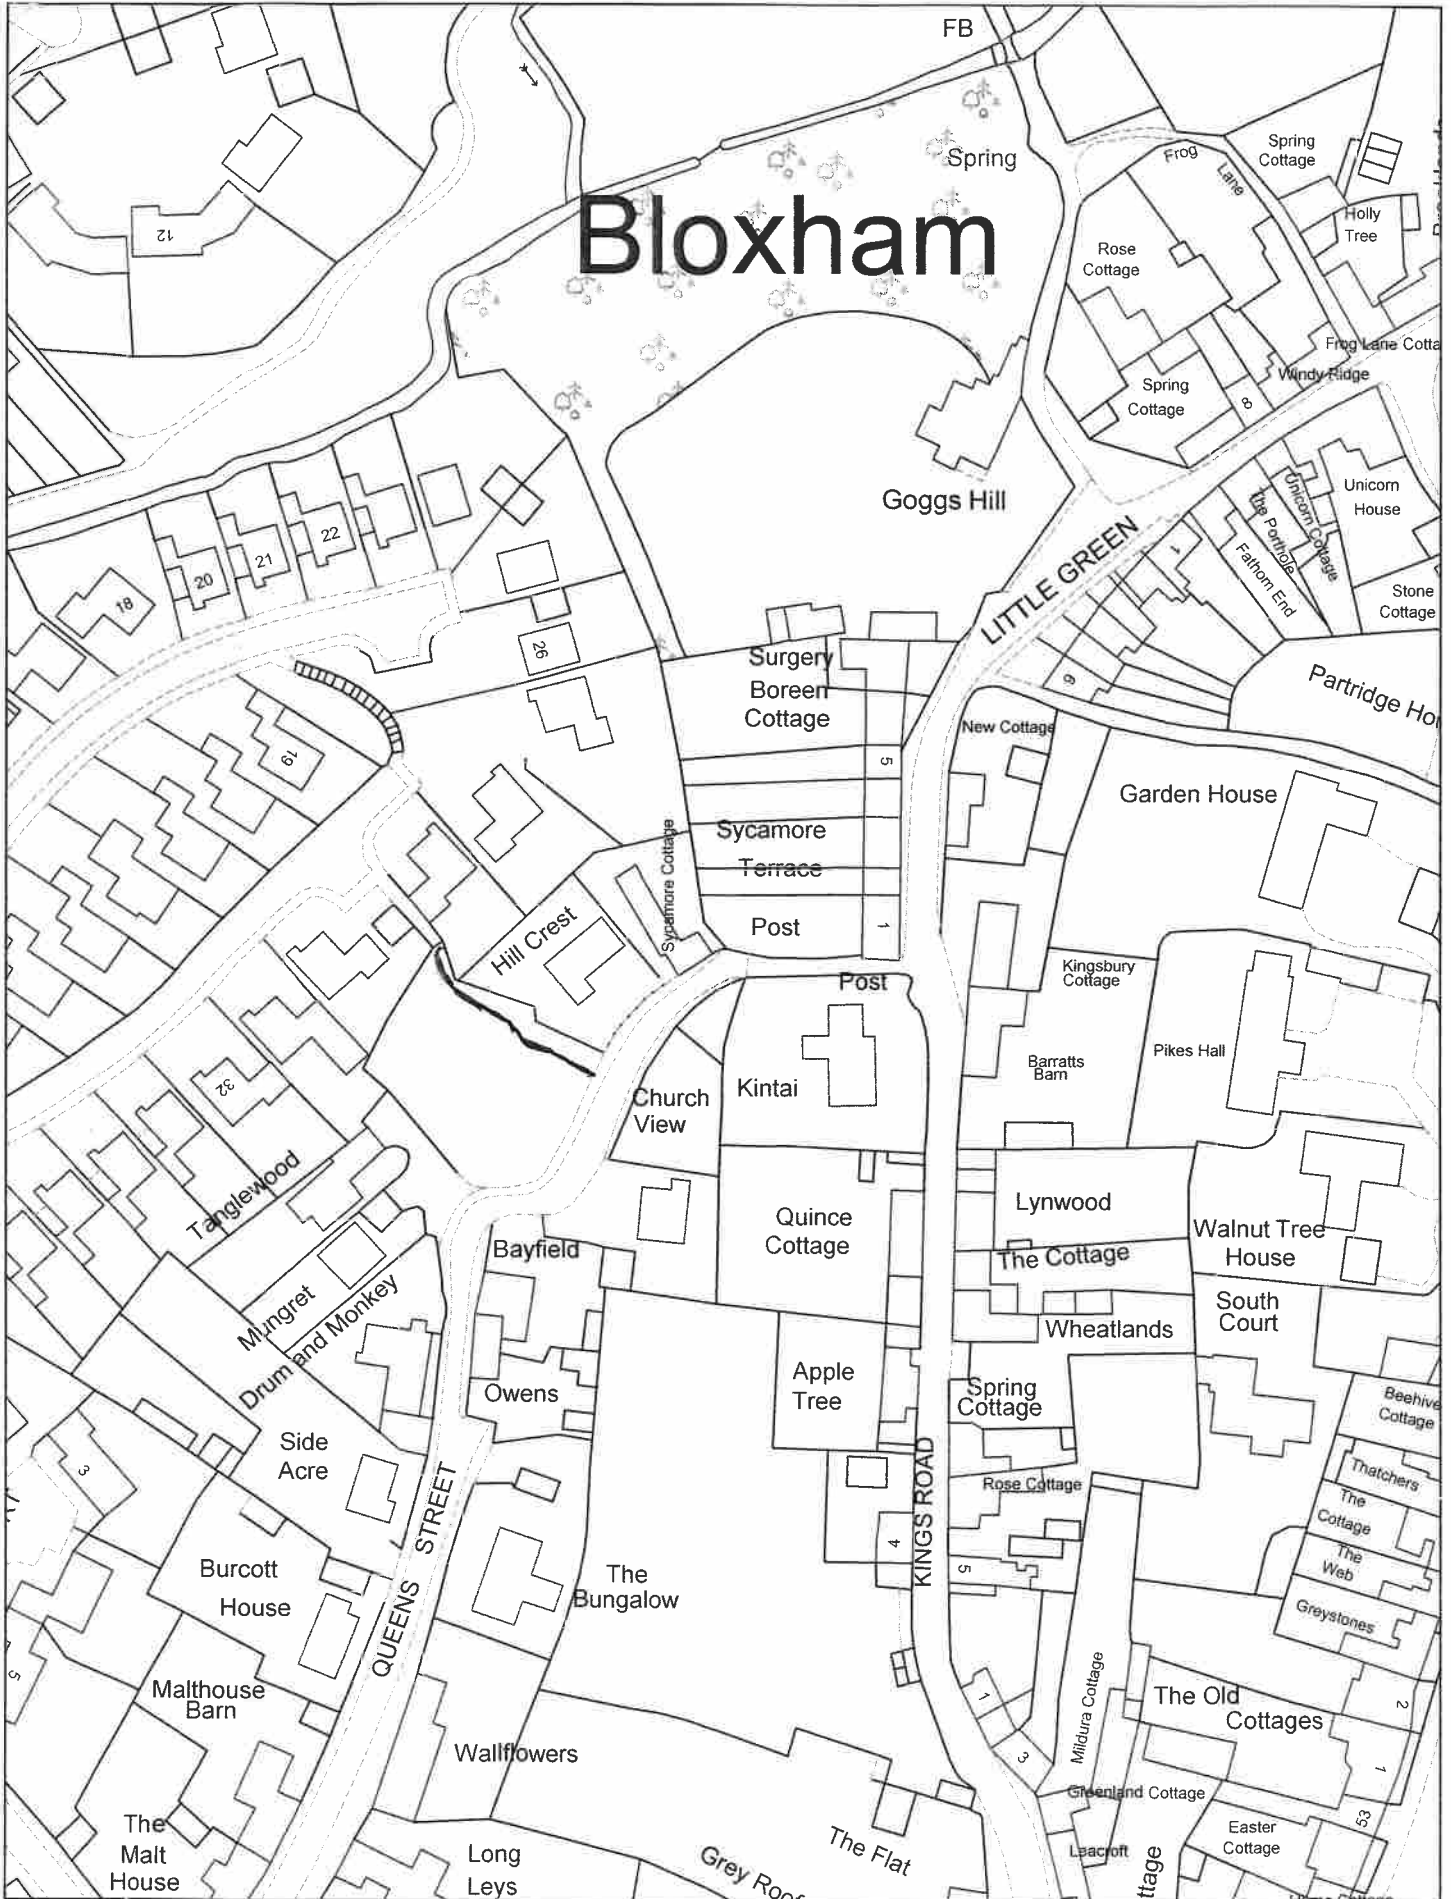

Bloxham

Reproduced from the Ordnance Survey mapping with the permission of the Controller of Her Majesty's Stationery Office Crown Copyright. Unauthorised reproduction infringes Crown copyright and may lead to prosecution or civil proceedings.

Scale 1:1250 (Approximate) Plot Date: 8 May 2014

Oxfordshire County Council Licence Number 100023343. 2014

Worksheet Ref: