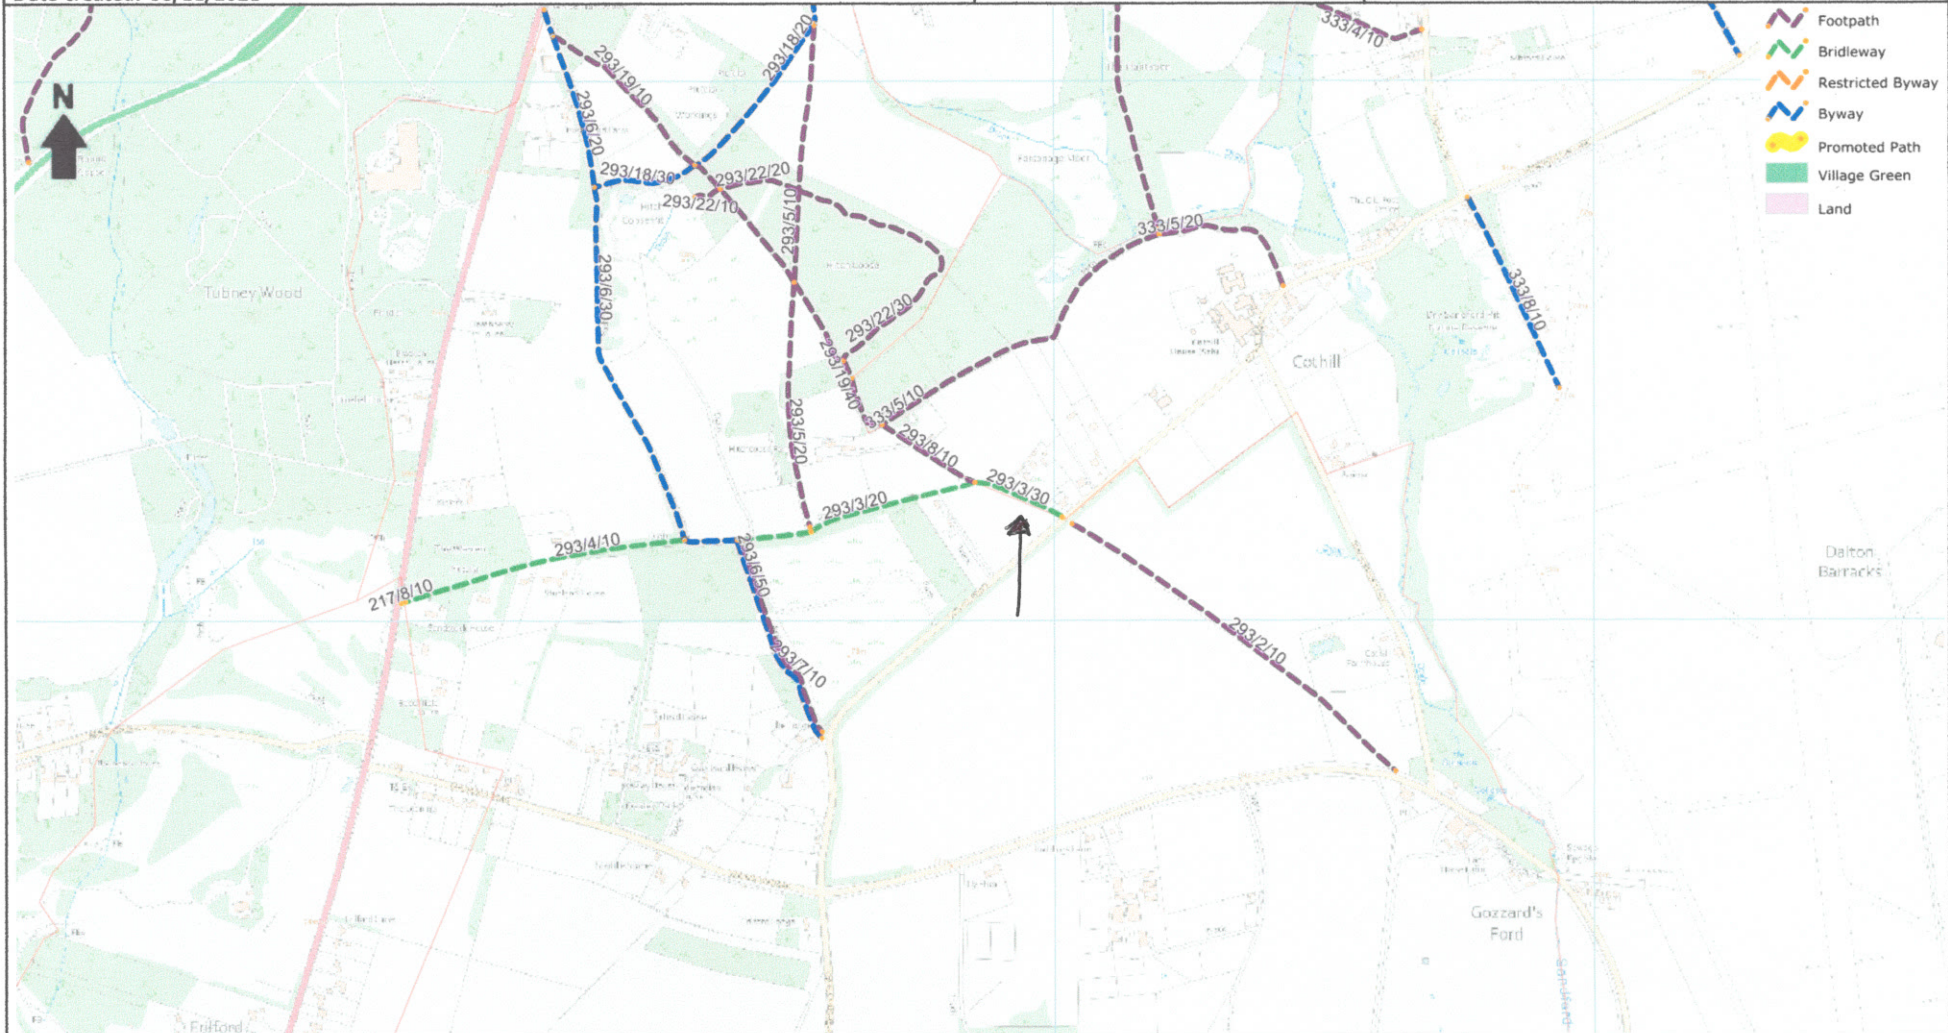

Cothill

The Public Rights of Way data shown is not the legal record and is just indicative of recorded public rights of way. Any information shown has limitations and may only ever be used as a guide. The map is not to scale and the width of a public right of way is not shown. The purpose of this map is for guidance only. Due to the changing nature of the countryside, actual conditions encountered may differ from some of the information shown.

Countryside Access
Oxfordshire County Council

OXFORDSHIRE COUNTY COUNCIL

Date created: 08/11/2021