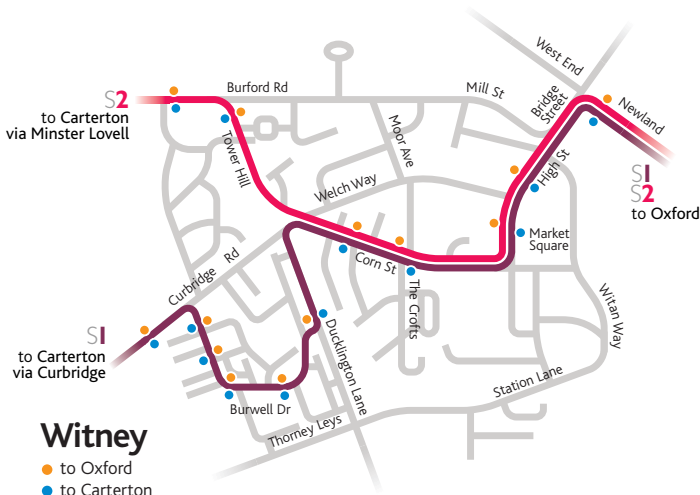

where to get on & get off

S1 evening service leaves from inside Gloucester Green