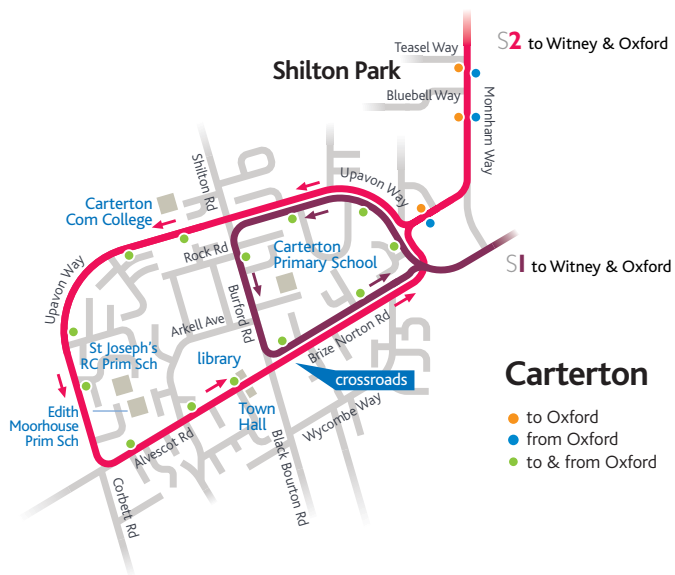

where to get on & get off

S1 evening service leaves from inside Gloucester Green