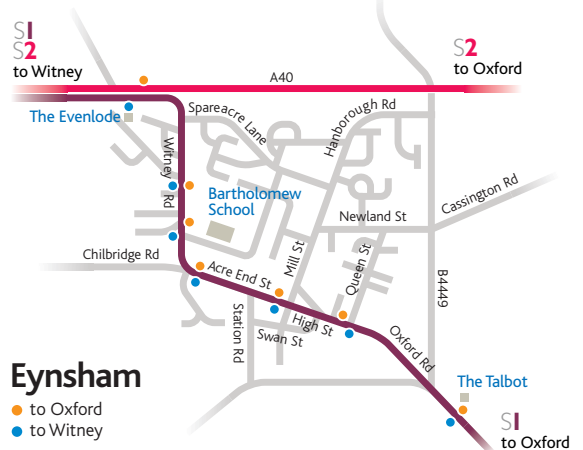

where to get on & get off

S1 evening service leaves from inside Gloucester Green