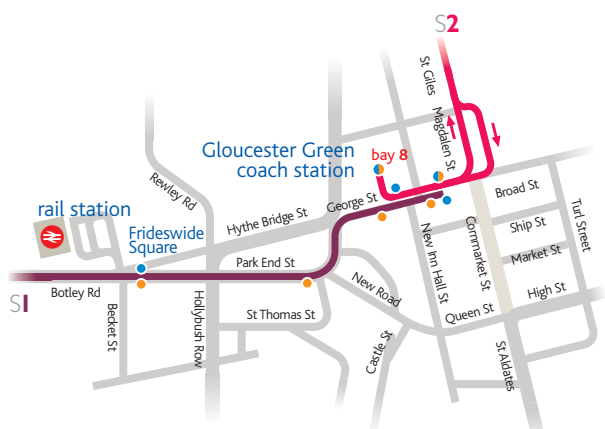

where to get on & get off

S1 evening service leaves from inside Gloucester Green