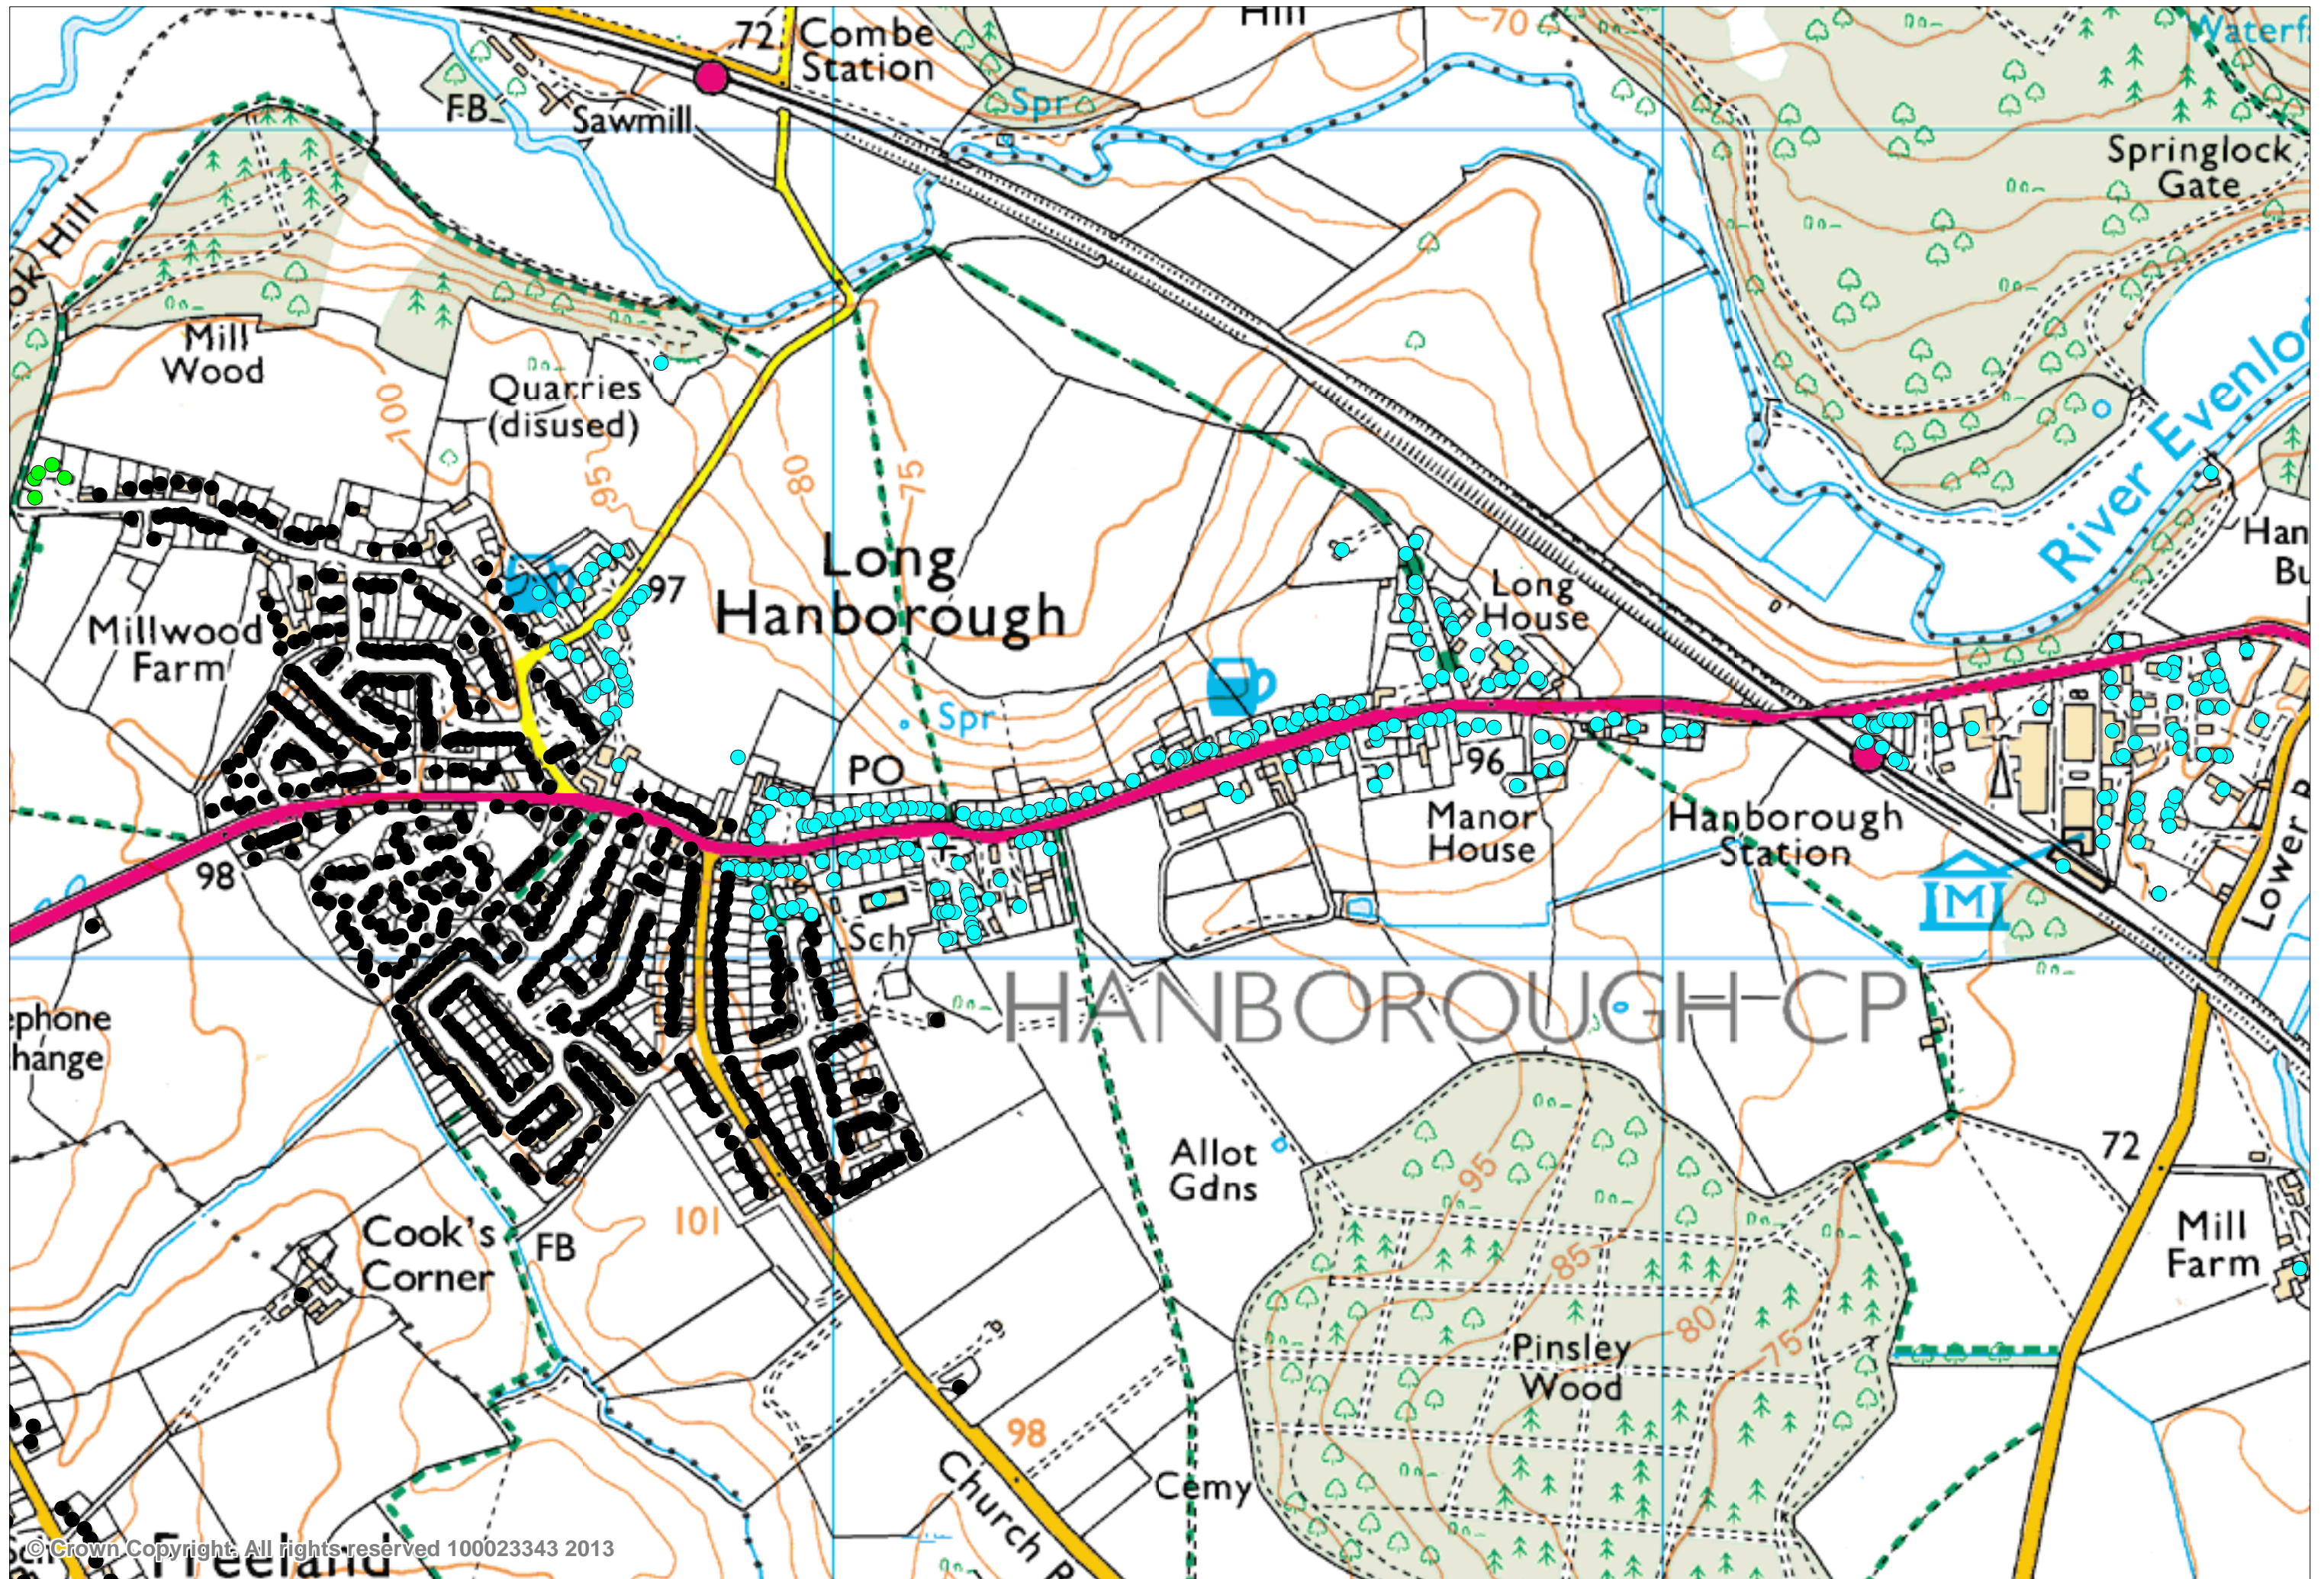

Addresses associated with Bartholomew School, Eynsham (profile of Long Hanborough village)

Key to map

Addresses marked with a black dot are closest to Bartholomew School, Eynsham

Addresses marked with a light blue dot are closest to The Marlborough School, Woodstock

Addresses marked with a light green dot are closest to Wood Green School, Witney