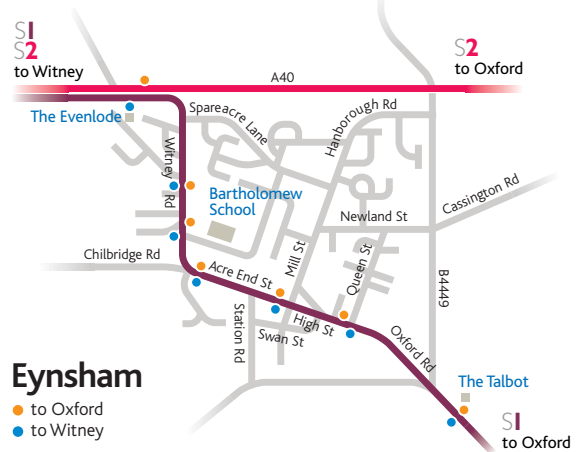

where to get on & get off

Oxford city centre

- to Eynsham, Witney & Carterton
- from Carterton, Witney & Eynsham

S1 evening service leaves from inside Gloucester Green