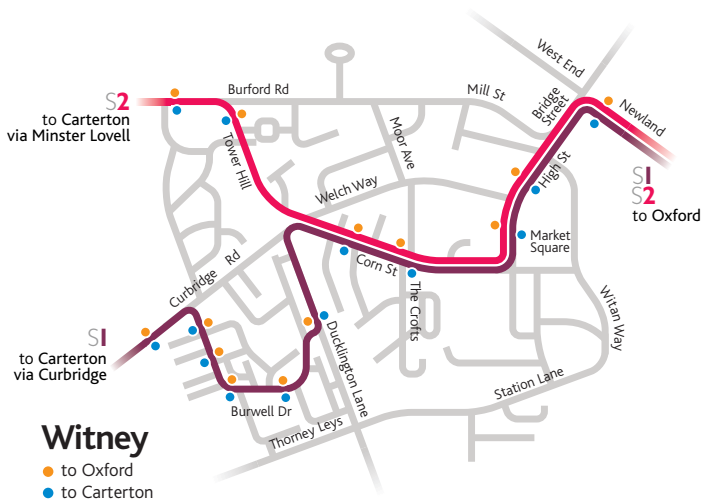

where to get on & get off

Oxford city centre

- to Eynsham, Witney & Carterton
- from Carterton, Witney & Eynsham

S1 evening service leaves from inside Gloucester Green