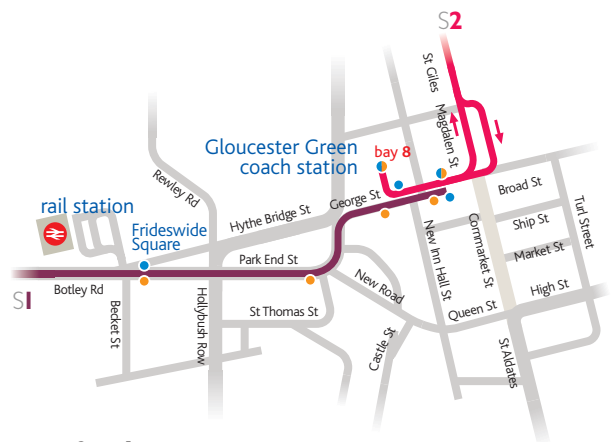

where to get on & get off

Oxford city centre

- to Eynsham, Witney & Carterton
- from Carterton, Witney & Eynsham

S1 evening service leaves from inside Gloucester Green